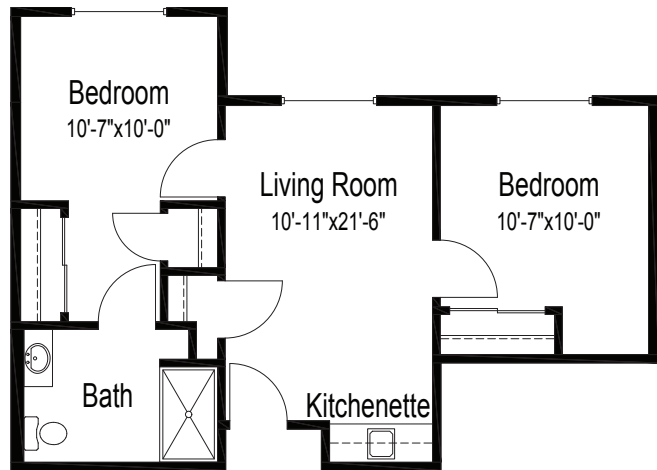

SENIOR LIVING

Hidden Creek community

Daffodil

One bedroom, one bathroom
445 square feet

Sunflower

Two bedrooms, one bathroom
585 square feet

Rose

Two bedrooms, two bathrooms
775 square feet