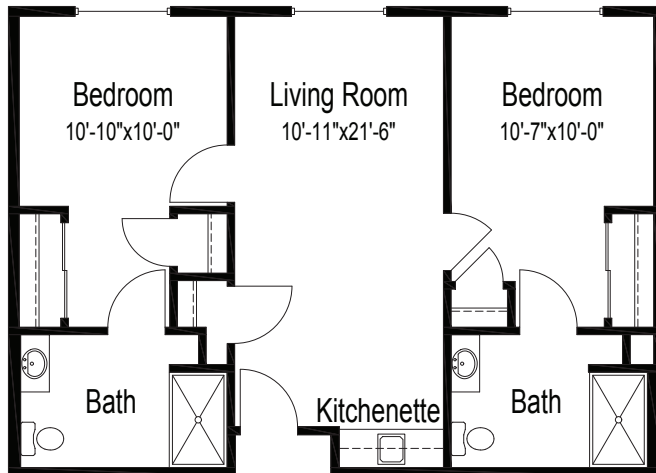

SENIOR LIVING

Hidden Creek community

Daffodil

One bedroom, one bathroom
445 square feet

Sunflower

Two bedrooms, one bathroom
585 square feet

Rose

Two bedrooms, two bathrooms
775 square feet