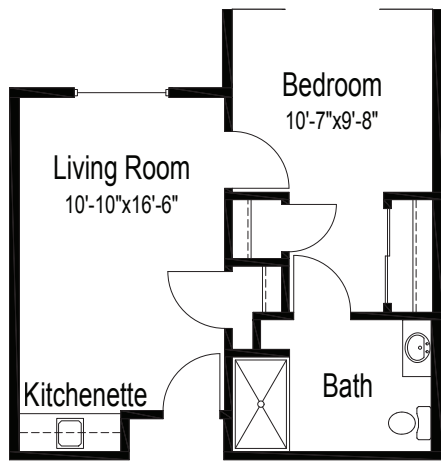

SENIOR LIVING

Hidden Creek community

Daffodil

One bedroom, one bathroom
445 square feet

Sunflower

Two bedrooms, one bathroom
585 square feet

Rose

Two bedrooms, two bathrooms
775 square feet