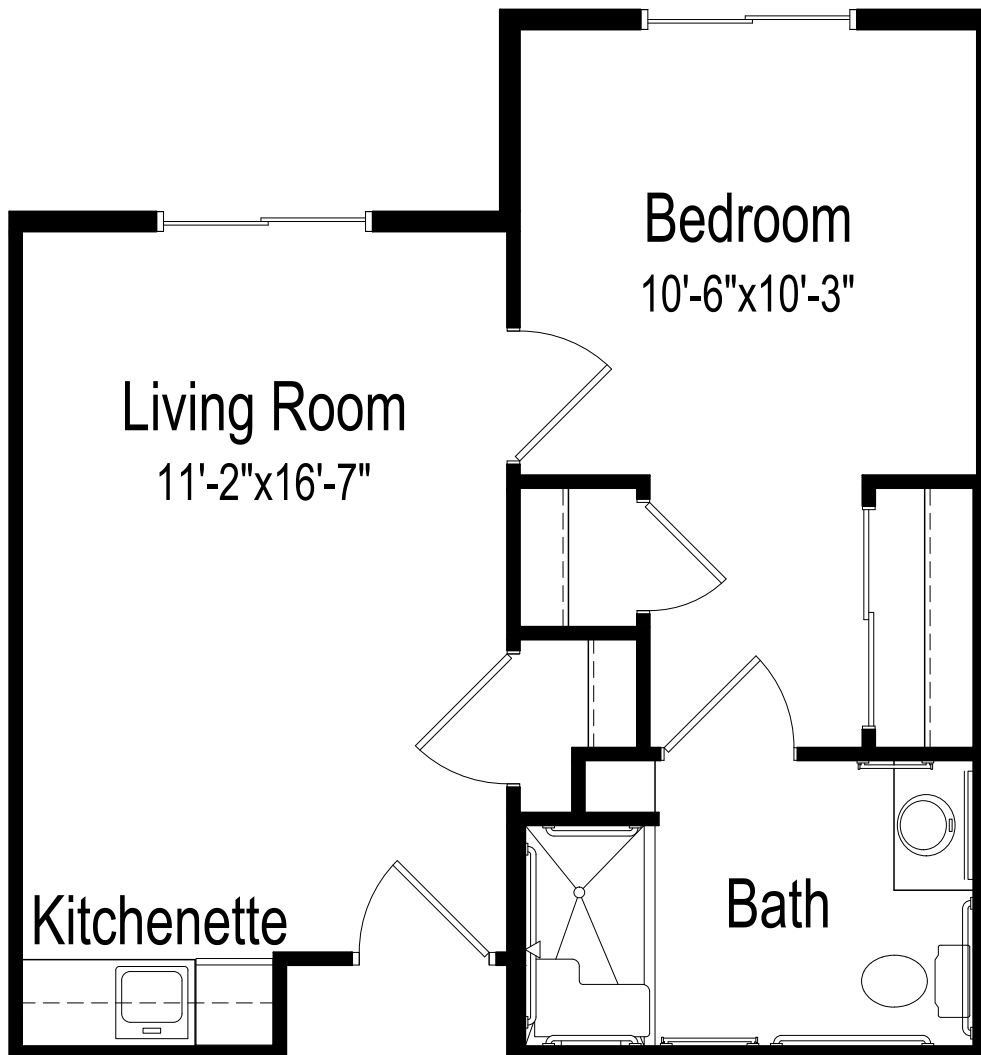

Floor plan

One bedroom, one bathroom | 450 square feet

(Dimensions and square footage may vary)

Samaritan Estates at Good Samaritan - Albion

1225 S. 6th St. | Albion, NE

(402) 395-2020 | good-sam.com