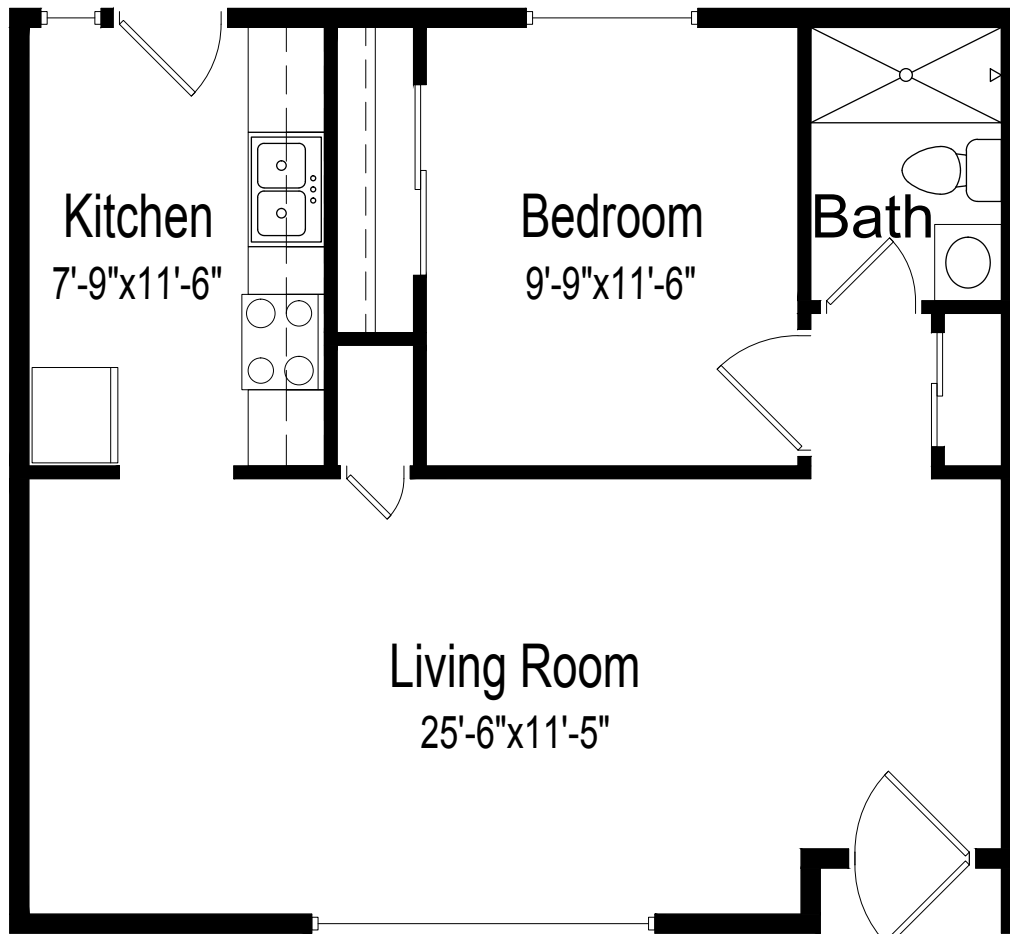

Floor plan

One bedroom, one bathroom | 600 square feet

(Dimensions and square footage may vary)

Samaritan Estates at Good Samaritan - Albion

1225 S. 6th St. | Albion, NE

(402) 395-2020 | good-sam.com