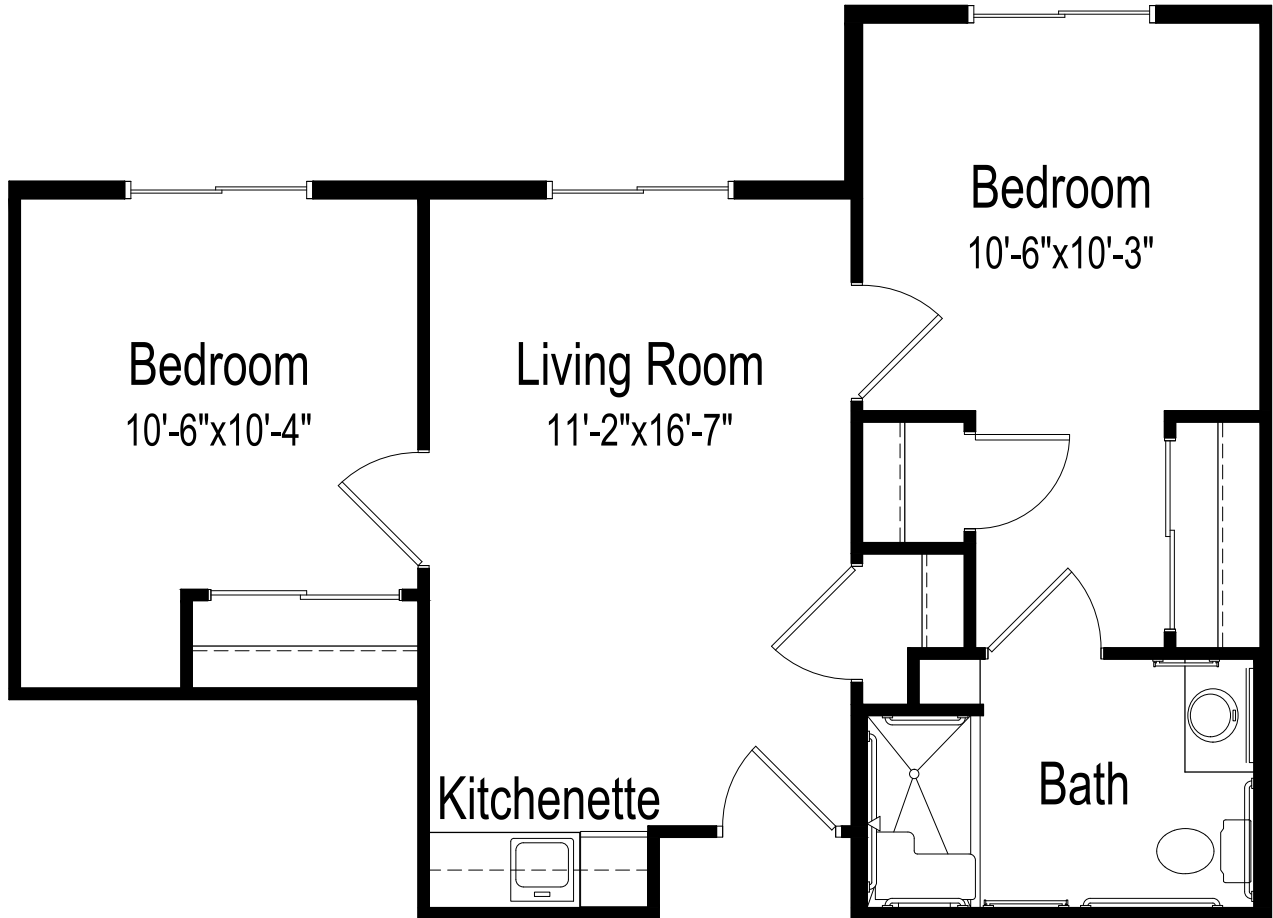

Floor plan

Two bedroom, one bathroom | 590 square feet

(Dimensions and square footage may vary)

Samaritan Estates at Good Samaritan - Albion

1225 S. 6th St. | Albion, NE

(402) 395-2020 | good-sam.com

Floor plan

Two bedroom, two bathrooms | 760 square feet

(Dimensions and square footage may vary)

Samaritan Estates at Good Samaritan - Albion

1225 S. 6th St. | Albion, NE

(402) 395-2020 | good-sam.com