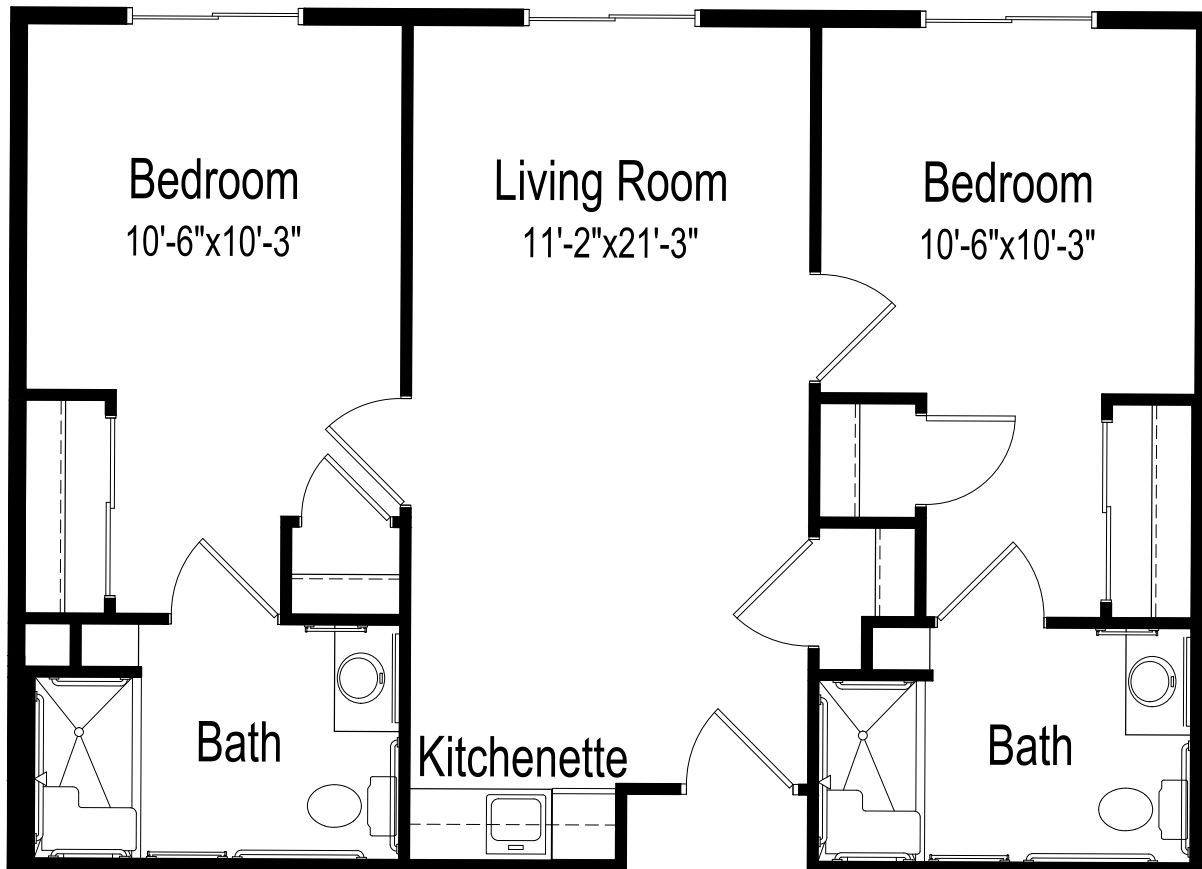

Floor plan

Two bedroom, one bathroom | 590 square feet

(Dimensions and square footage may vary)

Samaritan Estates at Good Samaritan - Albion

1225 S. 6th St. | Albion, NE

(402) 395-2020 | good-sam.com

Floor plan

Two bedroom, two bathrooms | 760 square feet

(Dimensions and square footage may vary)

Samaritan Estates at Good Samaritan - Albion

1225 S. 6th St. | Albion, NE

(402) 395-2020 | good-sam.com