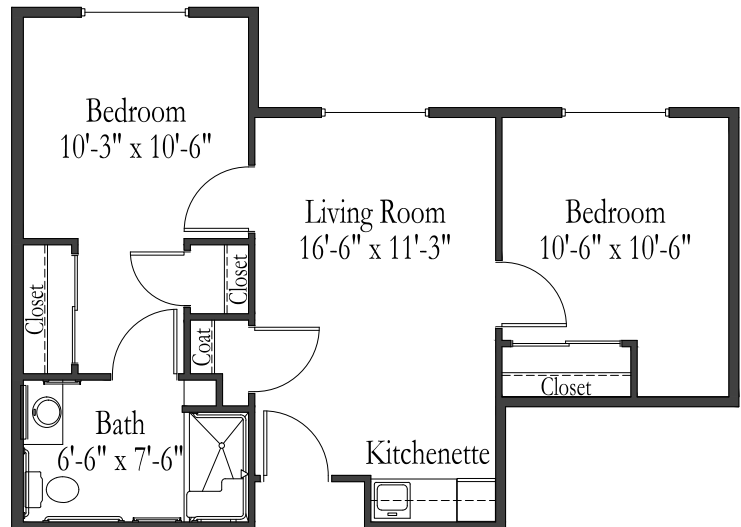

Longs Creek Village at Good Samaritan Society - Auburn

Floor Plans

One bedroom, one bathroom
450 square feet
(Dimensions and square footage may vary)

Two bedroom, one bathroom
595 square feet
(Dimensions and square footage may vary)