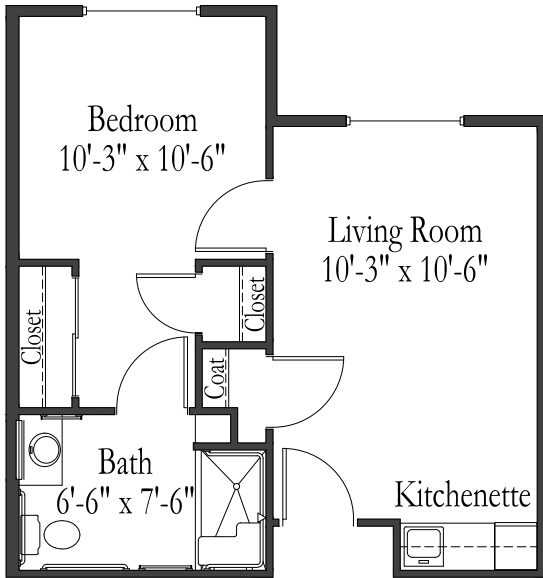

Longs Creek Village at Good Samaritan Society - Auburn

Floor Plans

One bedroom, one bathroom
450 square feet
(Dimensions and square footage may vary)

Two bedroom, one bathroom
595 square feet
(Dimensions and square footage may vary)