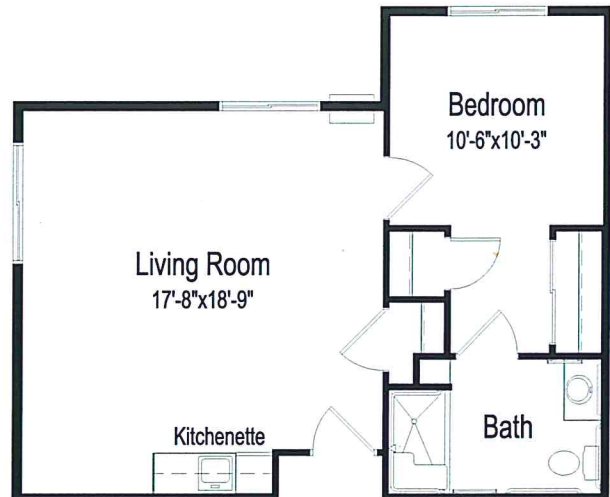

Floor plans

One bedroom, one bathroom

451 sq. ft.

One bedroom, one bathroom

573 sq. ft.

(dimensions and square footage may vary)

600 S 22nd St • Beatrice, NE 68310 • (402) 228-3322 • good-sam.com/beatrice

The Evangelical Lutheran Good Samaritan Society provides housing and services to qualified individuals without regard to race, color, religion, gender, disability, familial status, national origin or other protected statuses according to applicable federal, state or local laws. Some services may be provided by a third party. All faiths or beliefs are welcome. © 2016 The Evangelical Lutheran Good Samaritan Society. All rights reserved. 16-G1122