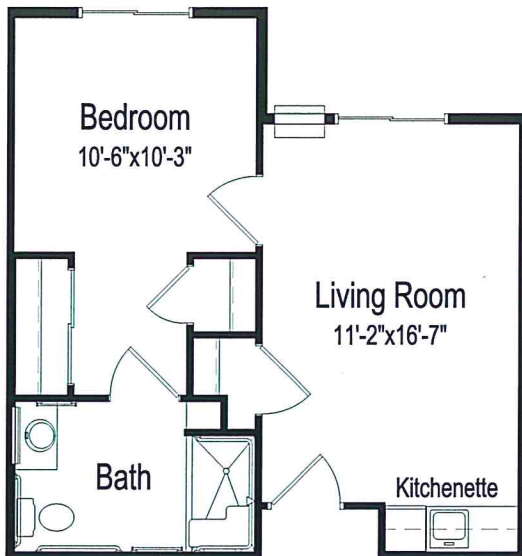

Floor plans

One bedroom, one bathroom

451 sq. ft.

One bedroom, one bathroom

573 sq. ft.

(dimensions and square footage may vary)

600 S 22nd St • Beatrice, NE 68310 • (402) 228-3322 • good-sam.com/beatrice

The Evangelical Lutheran Good Samaritan Society provides housing and services to qualified individuals without regard to race, color, religion, gender, disability, familial status, national origin or other protected statuses according to applicable federal, state or local laws. Some services may be provided by a third party. All faiths or beliefs are welcome. © 2016 The Evangelical Lutheran Good Samaritan Society. All rights reserved. 16-G1122