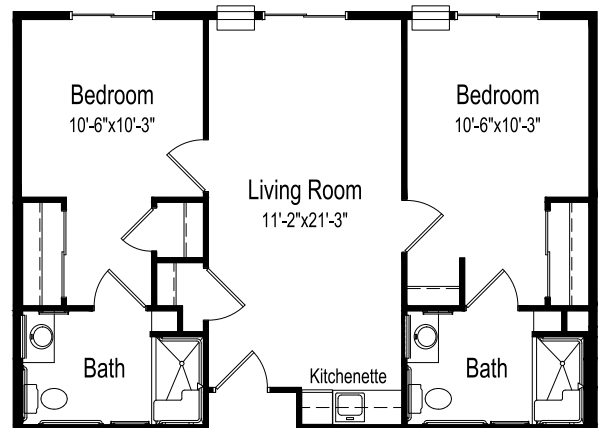

Floor plans

Two bedrooms, one bathroom

592 square feet

(Dimensions and square footage may vary)

Two bedrooms, two bathrooms

760 square feet

(Dimensions and square footage may vary)

600 S 22nd St • Beatrice, NE 68310 • (402) 228-3322 • good-sam.com/beatrice