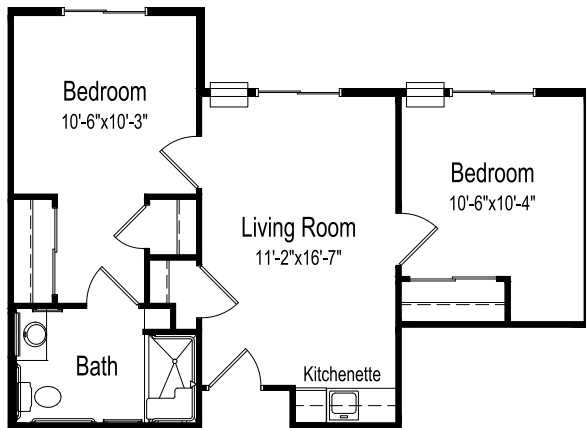

Floor plans

Two bedrooms, one bathroom

592 square feet

(Dimensions and square footage may vary)

Two bedrooms, two bathrooms

760 square feet

(Dimensions and square footage may vary)

600 S 22nd St • Beatrice, NE 68310 • (402) 228-3322 • good-sam.com/beatrice