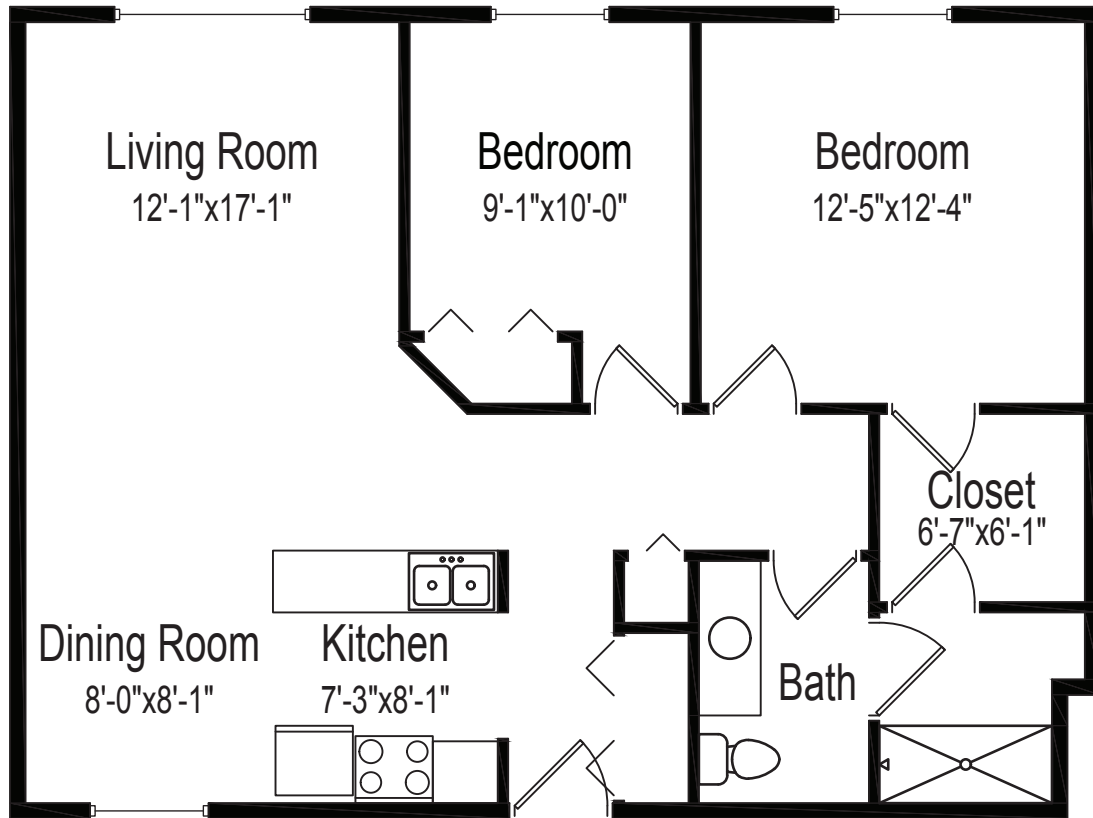

Independent living

FLOOR PLAN

Two bedroom, one bathroom

900 square feet

(Dimensions and square footage may vary)

Good Samaritan Society – Marillac Manor

(701) 323-1871

1016 N. 28th St. • Bismarck, ND 58501

good-sam.com