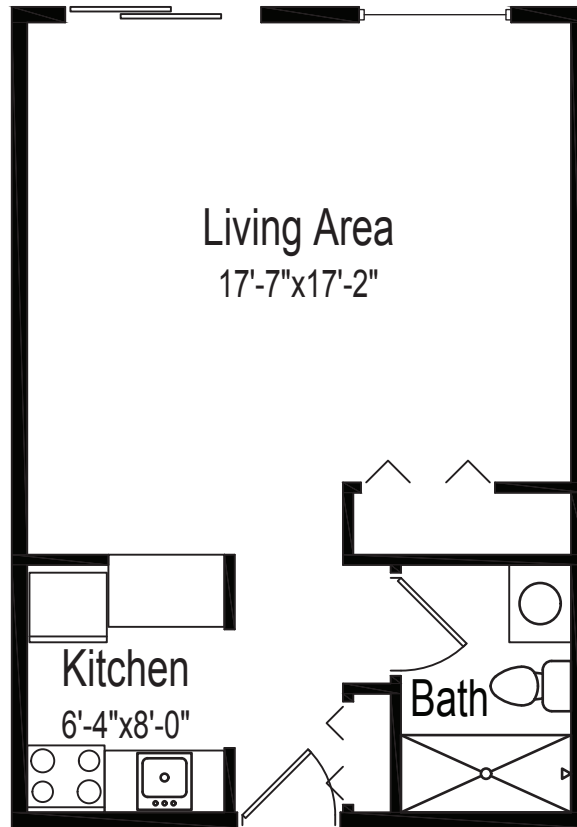

Independent living

FLOOR PLAN