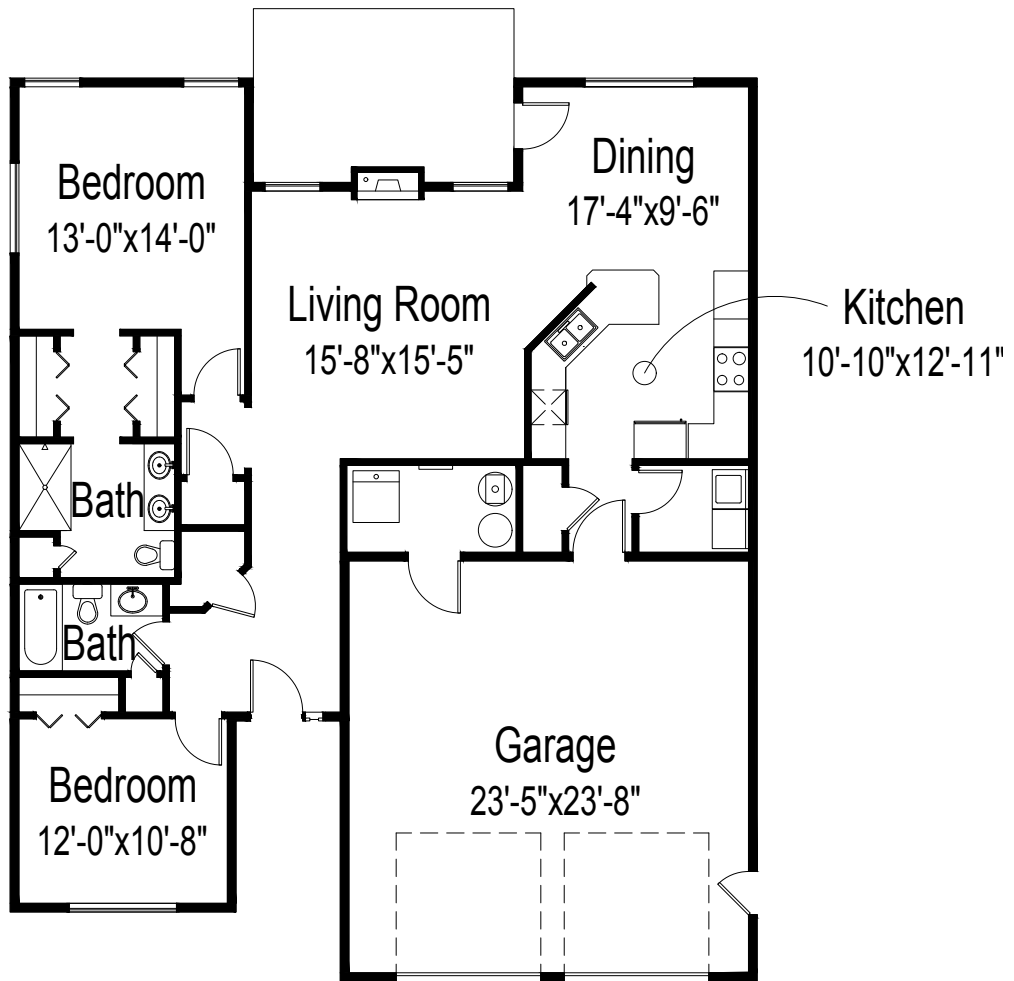

FIFTH AVENUE ESTATES

Managed by The Evangelical
Lutheran Good Samaritan Society

Floor Plan

Two bedrooms, two bathrooms

1,454 square feet

(dimensions and square footage may vary)

301 5th Ave N • Edgerton, MN 56128 • (507) 442-5080 • good-sam.com/edgerton