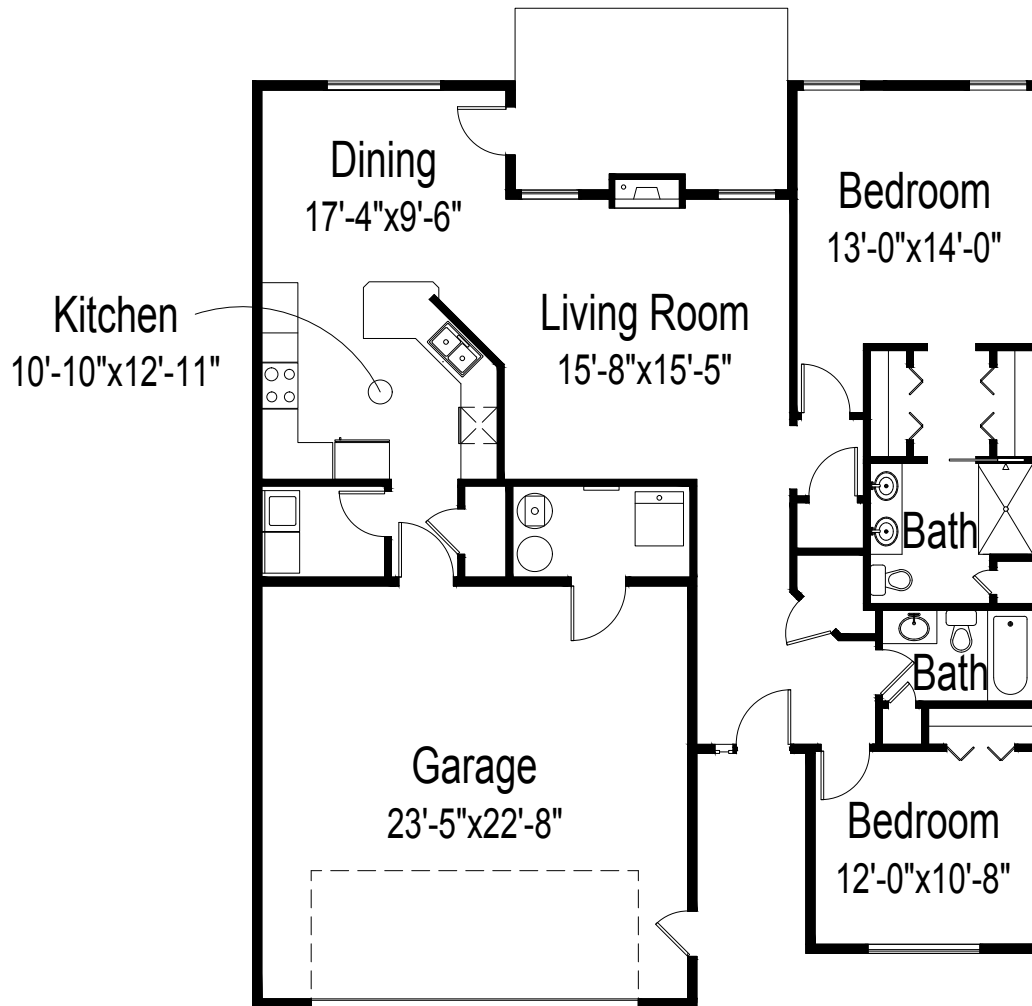

FIFTH AVENUE ESTATES

Managed by The Evangelical
Lutheran Good Samaritan Society

Floor Plan

Two bedrooms, two bathrooms

1,454 square feet

(dimensions and square footage may vary)

301 5th Ave N • Edgerton, MN 56128 • (507) 442-5080 • good-sam.com/edgerton