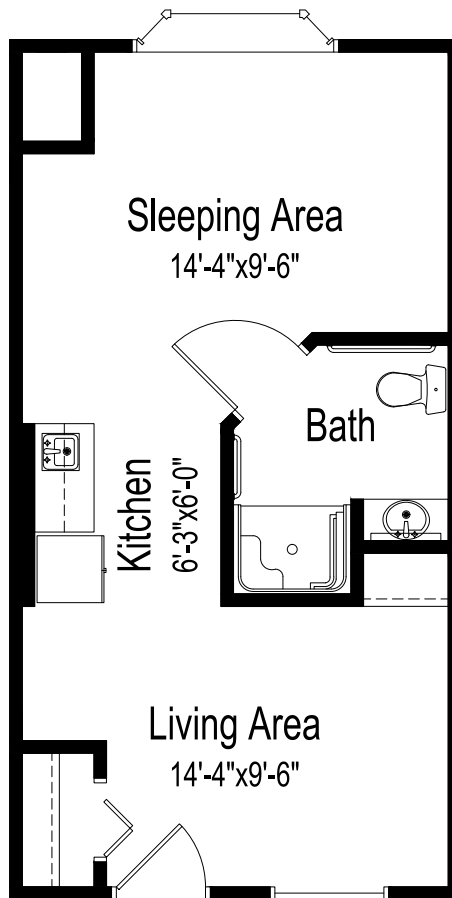

Assisted Living

*P*rairie West

Studio

402 square feet

(dimensions and square footage may vary)

1156 Hwy 14 • Ellsworth, KS 67439 • (785) 472-3167 • www.good-sam.com

The Evangelical Lutheran Good Samaritan Society provides housing and services to qualified individuals without regard to race, color, religion, gender, disability, familial status, national origin or other protected statuses according to applicable federal, state or local laws. Some services may be provided by a third party. All faiths or beliefs are welcome. Copyright © 2014 The Evangelical Lutheran Good Samaritan Society. All rights reserved. 14-G0198