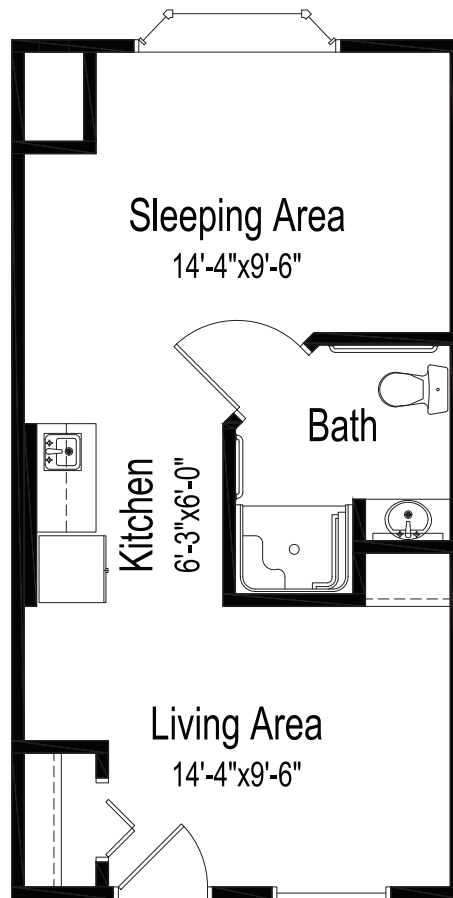

ASSISTED LIVING

Prairie West

Studio

402 square feet

(Dimensions and square footage may vary)

1156 Hwy 14 • Ellsworth, KS 67439 • (785) 472-3167 • good-sam.com

The Evangelical Lutheran Good Samaritan Society (the Society) and Owner comply with applicable Federal civil rights laws and does not discriminate against any person on the grounds of race, color, national origin, disability, familial status, religion, sex, age, sexual orientation, gender identity, gender expression, veteran status or other protected statuses except as permitted by applicable law, in admission to, participation in, or receipt of the services and benefits under any of its programs and activities, and in staff and employee assignments to individuals, whether carried out by the Society directly or through a contractor or any other entity with which the Society arranges to carry out its programs and activities. All faiths or beliefs are welcome. © 2022 The Evangelical Lutheran Good Samaritan Society. All rights reserved. ATENCIÓN: si habla español, tiene a su disposición servicios gratuitos de asistencia lingüística. Llame al 1-866-477-5343. CHÚ Ý: Nếu bạn nói Tiếng Việt, có các dịch vụ hỗ trợ ngôn ngữ miễn phí dành cho bạn. Gọi số 1-866-477-5343. 17-G1184