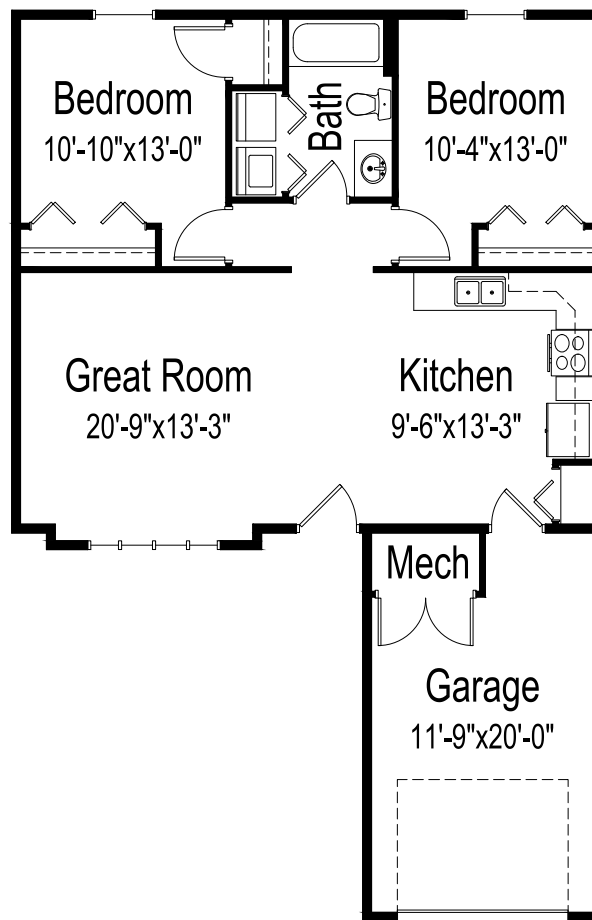

## Fourplex

**Two bedrooms, one bathroom**

814 square feet

*(Dimensions and square footage may vary)*

1156 Hwy 14 • Ellsworth, KS 67439 • (785) 472-3167 • [good-sam.com/ellsworth](http://good-sam.com/ellsworth)