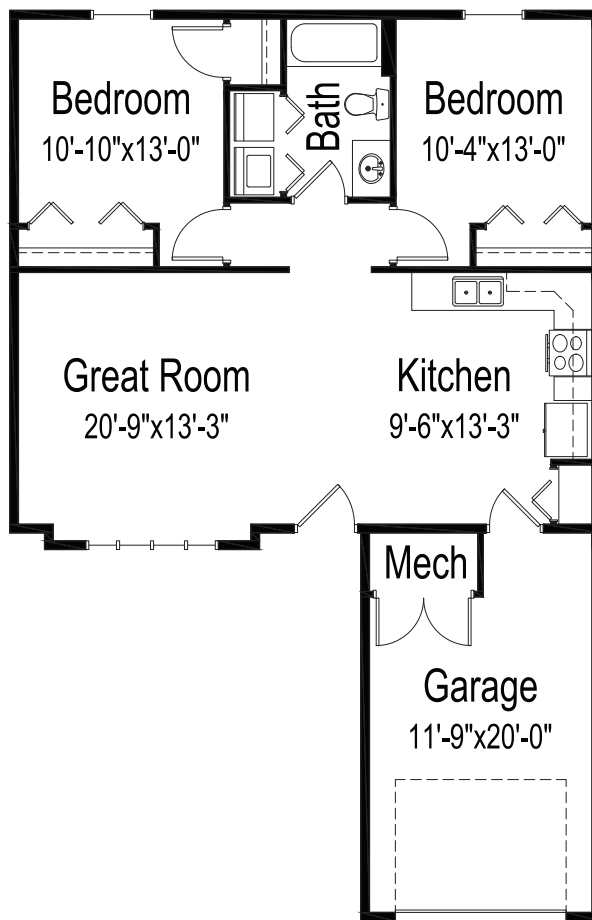

## Fourplex

**Two bedrooms, one bathroom**

814 square feet

*(Dimensions and square footage may vary)*

**1156 Hwy 14 • Ellsworth, KS 67439 • (785) 472-3167 • [good-sam.com](http://good-sam.com)**

The Evangelical Lutheran Good Samaritan Society (the Society) and Owner comply with applicable Federal civil rights laws and does not discriminate against any person on the grounds of race, color, national origin, disability, familial status, religion, sex, age, sexual orientation, gender identity, gender expression, veteran status or other protected statuses except as permitted by applicable law, in admission to, participation in, or receipt of the services and benefits under any of its programs and activities, and in staff and employee assignments to individuals, whether carried out by the Society directly or through a contractor or any other entity with which the Society arranges to carry out its programs and activities. All faiths or beliefs are welcome. © 2022 The Evangelical Lutheran Good Samaritan Society. All rights reserved. ATENCIÓN: si habla español, tiene a su disposición servicios gratuitos de asistencia lingüística. Llame al 1-866-477-5343. CHÚ Ý: Nếu bạn nói Tiếng Việt, có các dịch vụ hỗ trợ ngôn ngữ miễn phí dành cho bạn. Gọi số 1-866-477-5343. 17-G1184