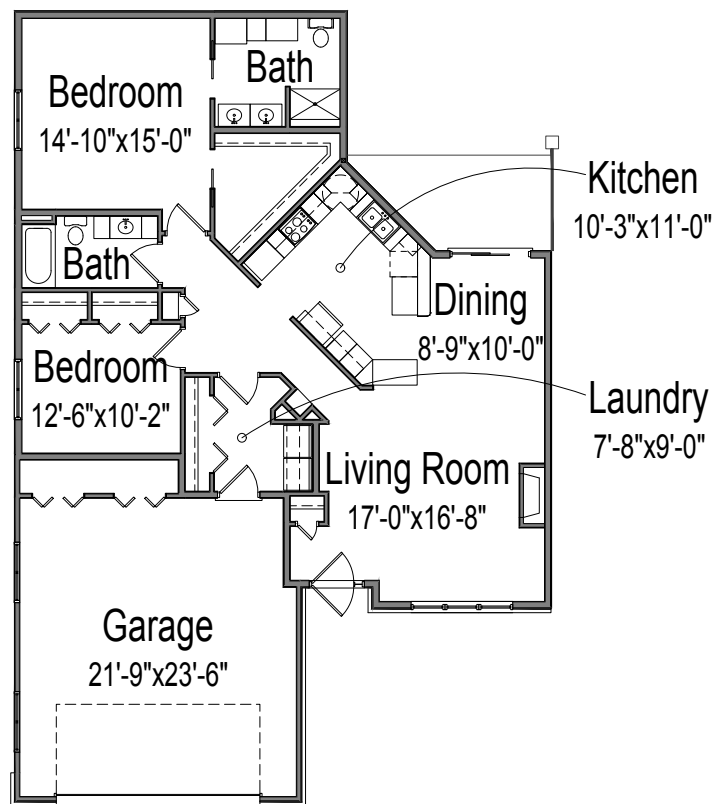

Floor Plan

Canyon Two bedrooms, two bathrooms, den

1,500 square feet

(dimensions and square footage may vary)

7304 Good Samaritan Ct • El Paso, TX 79912 • (915) 581-4683 • good-sam.com/whiteacres

The Evangelical Lutheran Good Samaritan Society provides housing and services to qualified individuals without regard to race, color, religion, gender, disability, familial status, national origin or other protected statuses according to applicable federal, state or local laws. Some services may be provided by a third party. All faiths or beliefs are welcome. © 2016 The Evangelical Lutheran Good Samaritan Society. All rights reserved. 16-G0956

Floor Plan

Summit
Two bedrooms, two bathrooms
1,500 square feet
(dimensions and square footage may vary)

7304 Good Samaritan Ct • El Paso, TX 79912 • (915) 581-4683 • good-sam.com/whiteacres

The Evangelical Lutheran Good Samaritan Society provides housing and services to qualified individuals without regard to race, color, religion, gender, disability, familial status, national origin or other protected statuses according to applicable federal, state or local laws. Some services may be provided by a third party. All faiths or beliefs are welcome. © 2016 The Evangelical Lutheran Good Samaritan Society. All rights reserved. 16-G0956