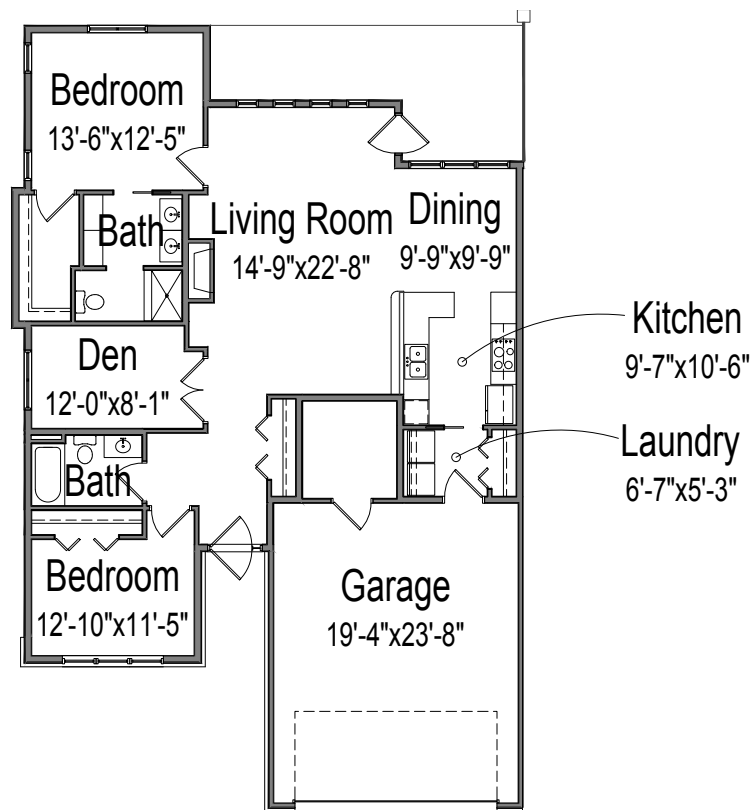

Floor Plan

Canyon Two bedrooms, two bathrooms, den

1,500 square feet

(dimensions and square footage may vary)

7304 Good Samaritan Ct • El Paso, TX 79912 • (915) 581-4683 • good-sam.com/whiteacres

The Evangelical Lutheran Good Samaritan Society provides housing and services to qualified individuals without regard to race, color, religion, gender, disability, familial status, national origin or other protected statuses according to applicable federal, state or local laws. Some services may be provided by a third party. All faiths or beliefs are welcome. © 2016 The Evangelical Lutheran Good Samaritan Society. All rights reserved. 16-G0956

Floor Plan

Summit
Two bedrooms, two bathrooms
1,500 square feet
(dimensions and square footage may vary)

7304 Good Samaritan Ct • El Paso, TX 79912 • (915) 581-4683 • good-sam.com/whiteacres

The Evangelical Lutheran Good Samaritan Society provides housing and services to qualified individuals without regard to race, color, religion, gender, disability, familial status, national origin or other protected statuses according to applicable federal, state or local laws. Some services may be provided by a third party. All faiths or beliefs are welcome. © 2016 The Evangelical Lutheran Good Samaritan Society. All rights reserved. 16-G0956