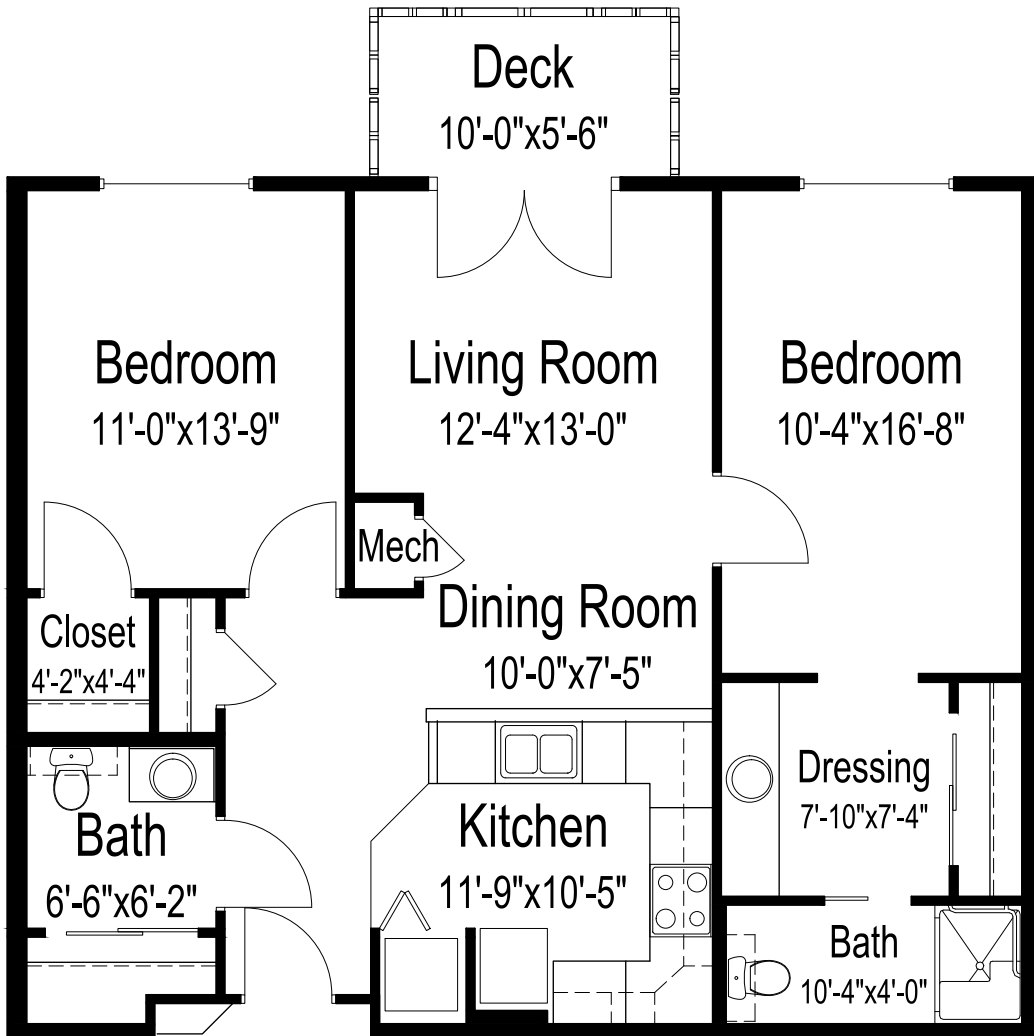

Apartment

Floor plan

Unit A

Two bedrooms, one and one-half bathrooms | 971 square feet

(Dimensions and square footage may vary)

Good Samaritan Society - Estes Park Village

1901 Ptarmigan Trail | Estes Park, CO 80517
(970) 577-7700 | good-sam.com

Apartment

Floor plan

Unit B

Two bedrooms, one and one-half bathrooms | 1,033 square feet

(Dimensions and square footage may vary)

Good Samaritan Society - Estes Park Village

1901 Ptarmigan Trail | Estes Park, CO 80517
(970) 577-7700 | good-sam.com

Apartment

Floor plan

Two bedrooms, one and one-half bathrooms, deluxe | 1,162 square feet

(Dimensions and square footage may vary)

Good Samaritan Society - Estes Park Village

1901 Ptarmigan Trail | Estes Park, CO 80517
(970) 577-7700 | good-sam.com