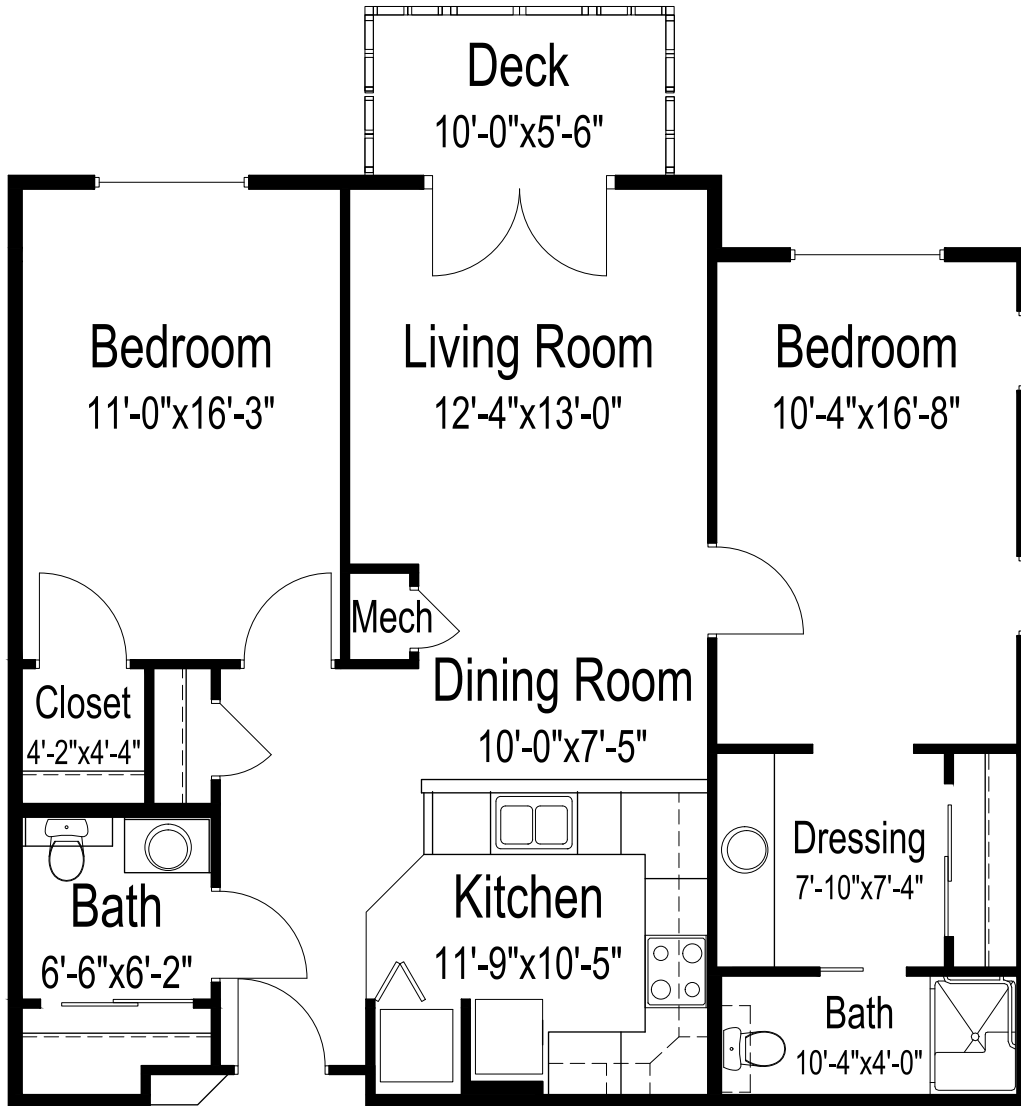

Apartment

Floor plan

Unit A

Two bedrooms, one and one-half bathrooms | 971 square feet

(Dimensions and square footage may vary)

Good Samaritan Society - Estes Park Village

1901 Ptarmigan Trail | Estes Park, CO 80517
(970) 577-7700 | good-sam.com

Apartment

Floor plan

Unit B

Two bedrooms, one and one-half bathrooms | 1,033 square feet

(Dimensions and square footage may vary)

Good Samaritan Society - Estes Park Village

1901 Ptarmigan Trail | Estes Park, CO 80517
(970) 577-7700 | good-sam.com

Apartment

Floor plan

Two bedrooms, one and one-half bathrooms, deluxe | 1,162 square feet

(Dimensions and square footage may vary)

Good Samaritan Society - Estes Park Village

1901 Ptarmigan Trail | Estes Park, CO 80517
(970) 577-7700 | good-sam.com