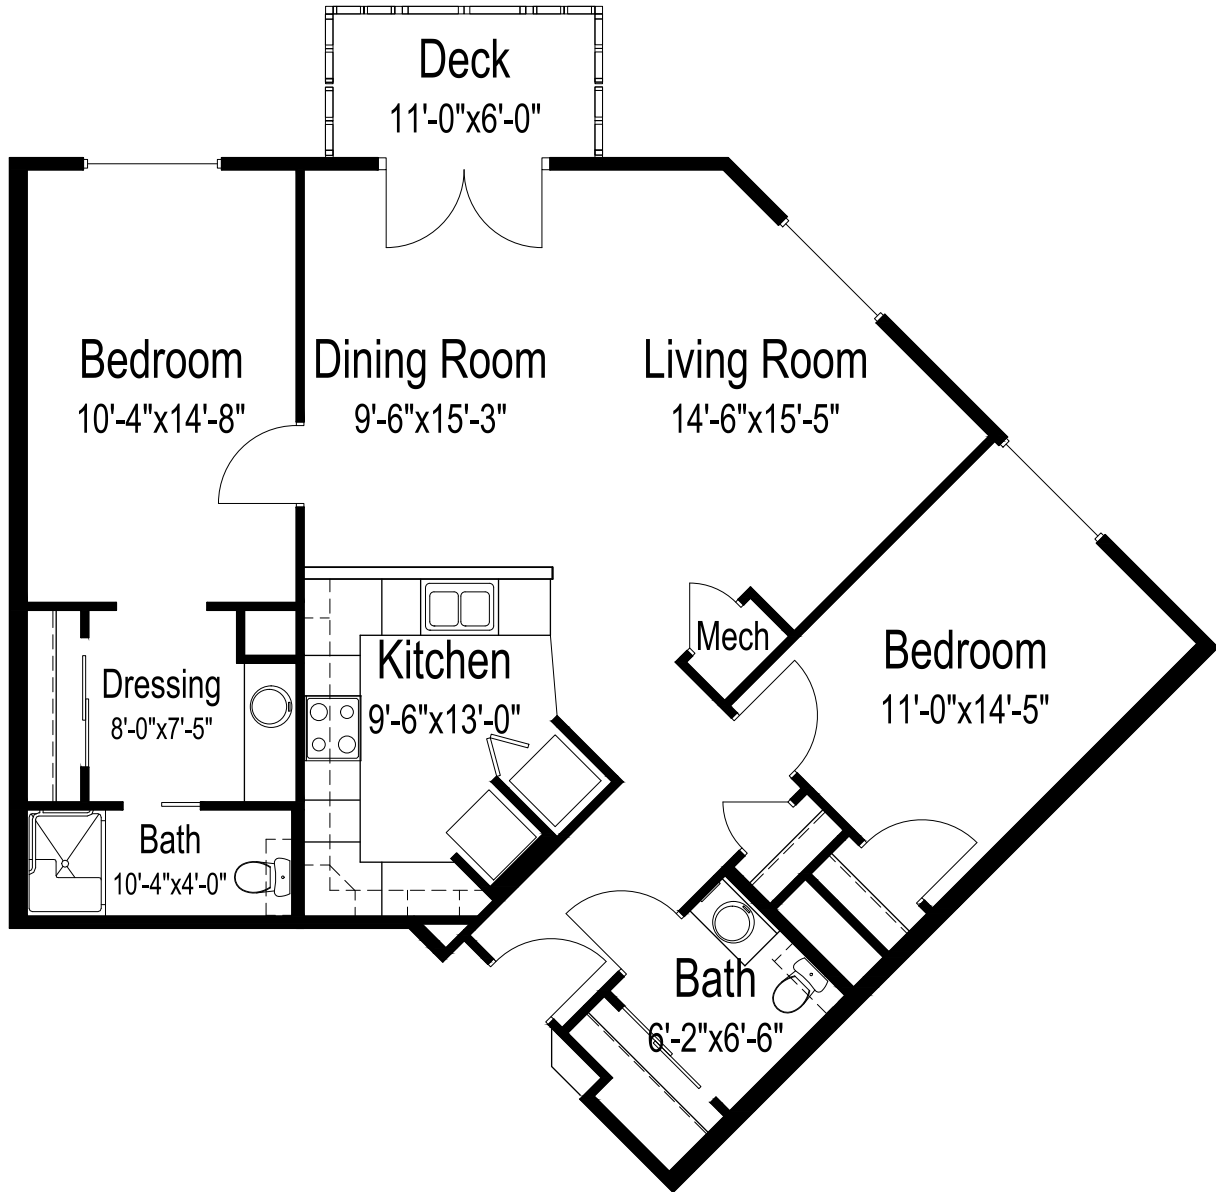

Apartment

Floor plan

Unit A

Two bedrooms, one and one-half bathrooms | 971 square feet

(Dimensions and square footage may vary)

Good Samaritan Society - Estes Park Village

1901 Ptarmigan Trail | Estes Park, CO 80517
(970) 577-7700 | good-sam.com

Apartment

Floor plan

Unit B

Two bedrooms, one and one-half bathrooms | 1,033 square feet

(Dimensions and square footage may vary)

Good Samaritan Society - Estes Park Village

1901 Ptarmigan Trail | Estes Park, CO 80517
(970) 577-7700 | good-sam.com

Apartment

Floor plan

Two bedrooms, one and one-half bathrooms, deluxe | 1,162 square feet

(Dimensions and square footage may vary)

Good Samaritan Society - Estes Park Village

1901 Ptarmigan Trail | Estes Park, CO 80517
(970) 577-7700 | good-sam.com