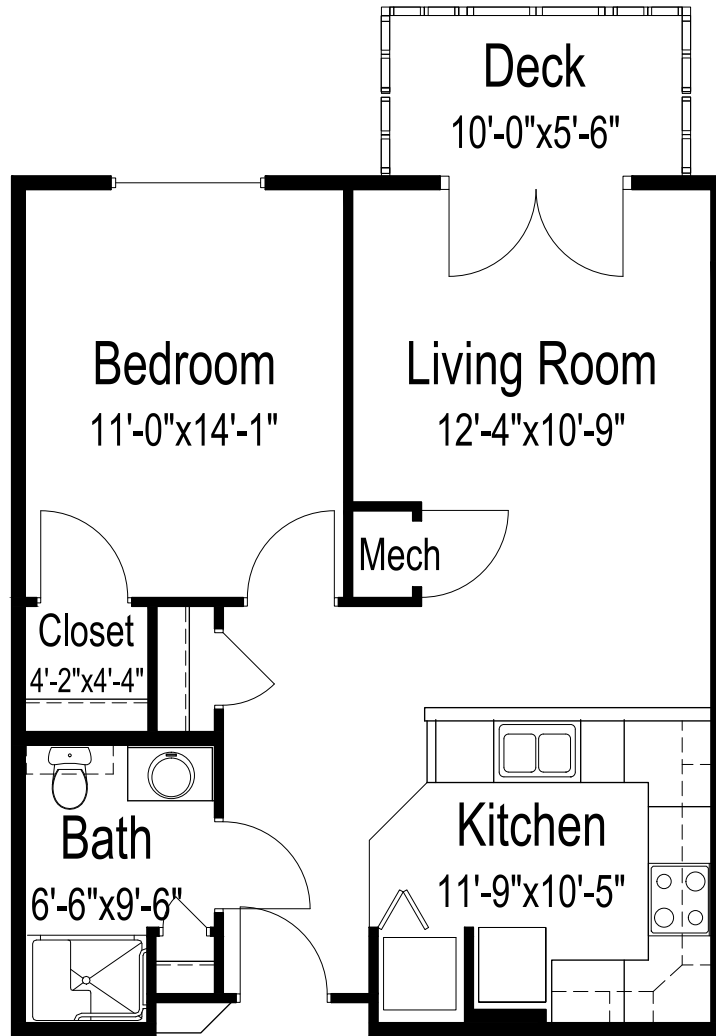

# Apartment

## Floor plan

One bedroom, one bathroom | 680 square feet  
*(Dimensions and square footage may vary)*

**Good Samaritan Society - Estes Park Village**  
1901 Ptarmigan Trail | Estes Park, CO 80517  
(970) 577-7700 | [good-sam.com](http://good-sam.com)