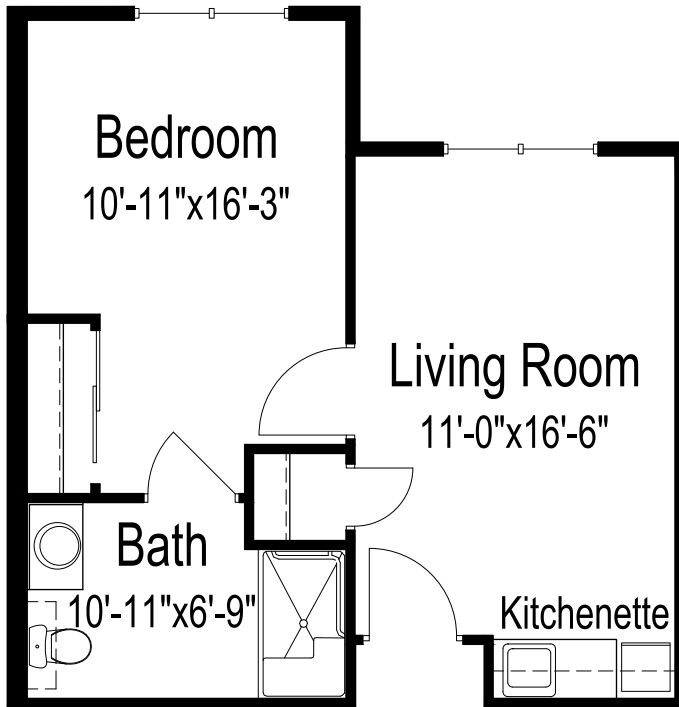

Apartment

Floor plans

Type A

One bedroom, one bathroom
456 square feet

(Dimensions and square footage may vary)

Type B

One bedroom, one bathroom
486 square feet

(Dimensions and square footage may vary)