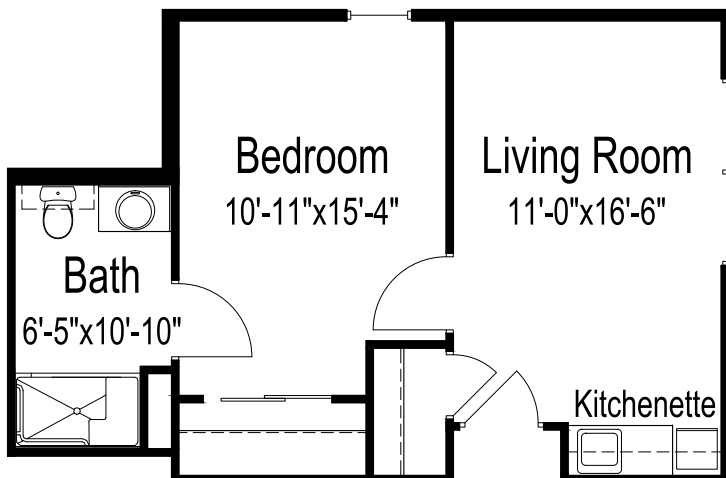

Apartment

Floor plans

Type A

One bedroom, one bathroom
456 square feet

(Dimensions and square footage may vary)

Type B

One bedroom, one bathroom
486 square feet

(Dimensions and square footage may vary)