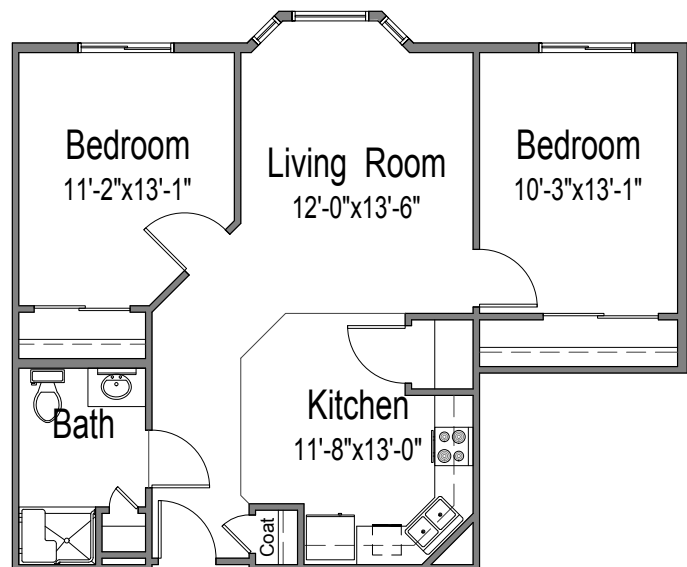

# Floor plans

## One bedroom, one bathroom

635 square feet

*(dimensions and square footage may vary)*

## Two bedrooms, one bathroom

810 square feet

*(dimensions and square footage may vary)*

1715 5th Ave N • Estherville, IA 51334 • (712) 362-2070 • [good-sam.com/estherville](http://good-sam.com/estherville)