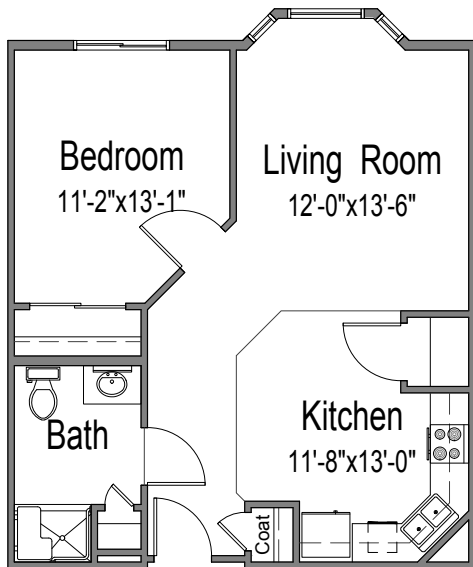

# Floor plans

## One bedroom, one bathroom

635 square feet

*(dimensions and square footage may vary)*

## Two bedrooms, one bathroom

810 square feet

*(dimensions and square footage may vary)*

1715 5th Ave N • Estherville, IA 51334 • (712) 362-2070 • [good-sam.com/estherville](http://good-sam.com/estherville)