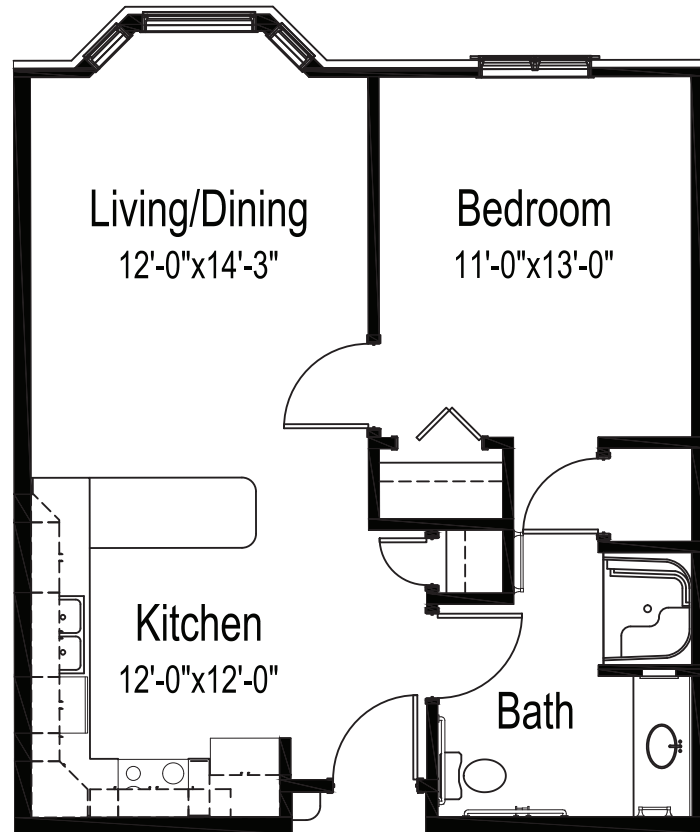

INDEPENDENT LIVING

Oak

APARTMENT FLOOR PLAN

One bedroom, one bathroom

610 square feet

(Dimensions and square footage may vary)

Good Samaritan Society – Grand Island Village

☎ (308) 384-3535

📍 4075 Timberline St • Grand Island, NE 68803

👉 good-sam.com