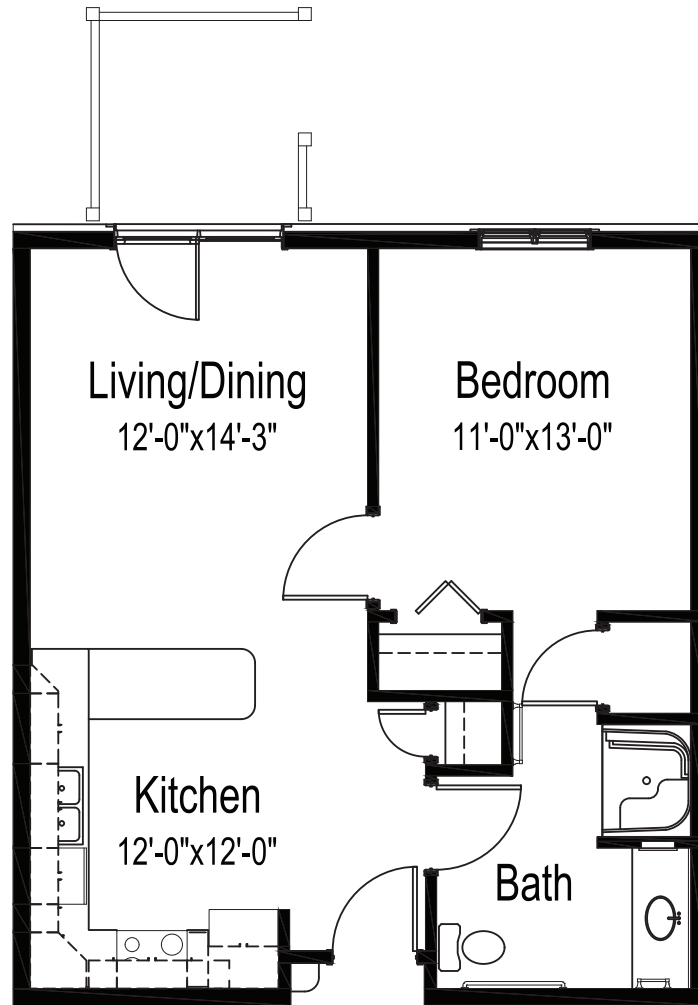

Cottonwood

APARTMENT FLOOR PLAN

One bedroom, one bathroom

610 square feet

(Dimensions and square footage may vary)

Good Samaritan Society – Grand Island Village

(308) 384-3535

4075 Timberline St • Grand Island, NE 68803

good-sam.com

INDEPENDENT LIVING

Oak

APARTMENT FLOOR PLAN

One bedroom, one bathroom

610 square feet

(Dimensions and square footage may vary)

Good Samaritan Society – Grand Island Village