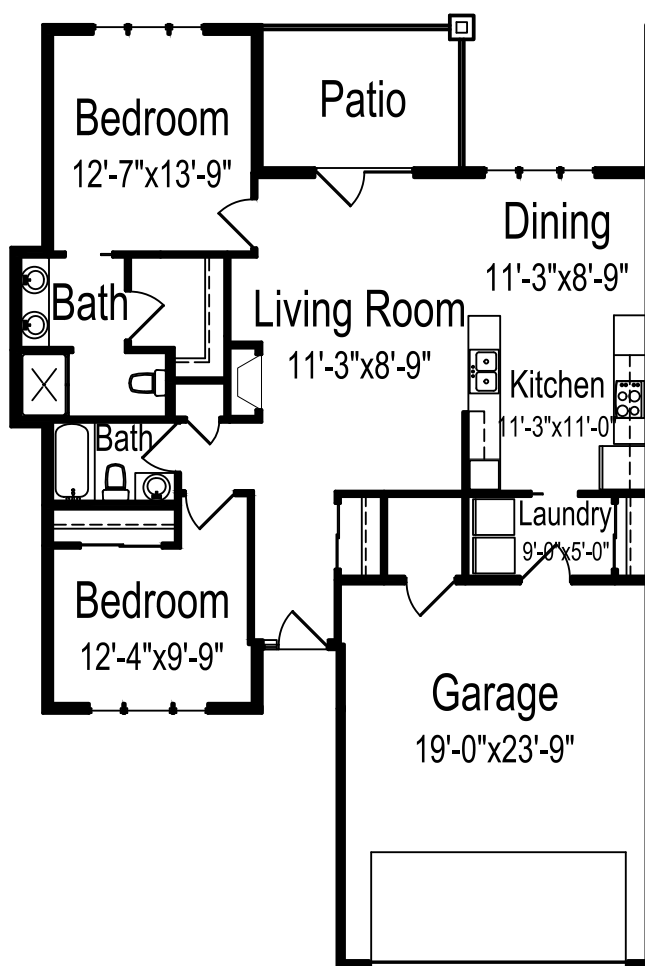

## River Birch twinhome

**Two bedrooms, two bathrooms**

1,190 square feet

*(Dimensions and square footage may vary)*

4075 Timberline St • Grand Island, NE 68803 • (308) 384-3535 • [good-sam.com/grandisland](http://good-sam.com/grandisland)

## Dogwood twinhome

**Two bedrooms, two bathrooms with den**

1,500 square feet

*(Dimensions and square footage may vary)*

4075 Timberline St • Grand Island, NE 68803 • (308) 384-3535 • [good-sam.com/grandisland](http://good-sam.com/grandisland)

## Willow twinhome

**Two bedrooms, two bathrooms with den**

1,640 square feet

*(Dimensions and square footage may vary)*

4075 Timberline St • Grand Island, NE 68803 • (308) 384-3535 • [good-sam.com/grandisland](http://good-sam.com/grandisland)

## Magnolia twinhome

**Two bedrooms, two bathrooms with den**

1,820 square feet

*(Dimensions and square footage may vary)*

4075 Timberline St • Grand Island, NE 68803 • (308) 384-3535 • [good-sam.com/grandisland](http://good-sam.com/grandisland)