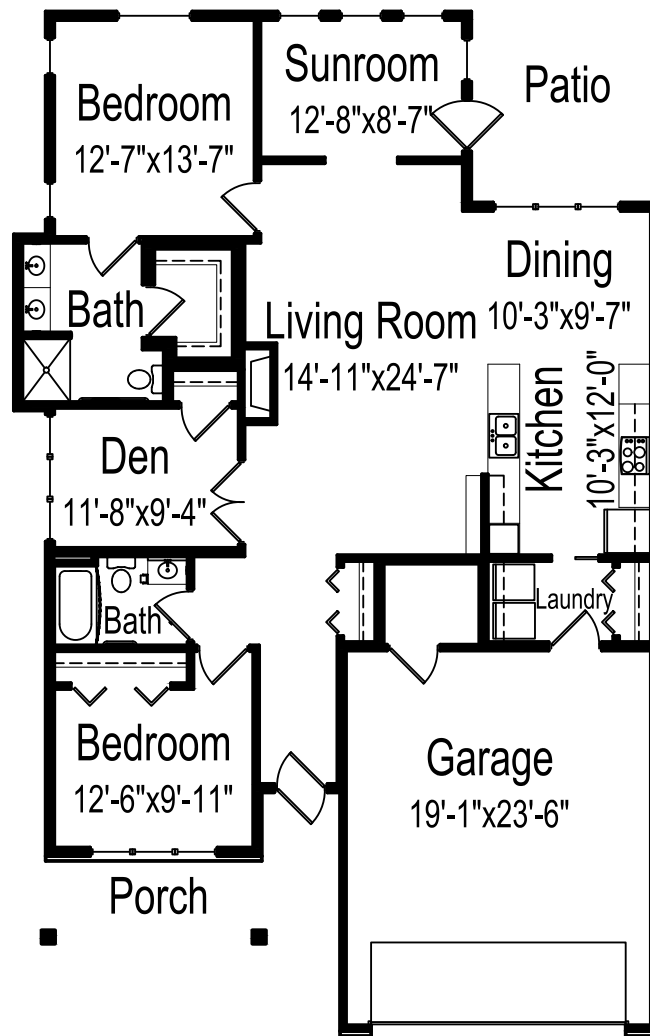

## River Birch twinhome

**Two bedrooms, two bathrooms**

1,190 square feet

*(Dimensions and square footage may vary)*

4075 Timberline St • Grand Island, NE 68803 • (308) 384-3535 • [good-sam.com/grandisland](http://good-sam.com/grandisland)

## Dogwood twinhome

**Two bedrooms, two bathrooms with den**

1,500 square feet

*(Dimensions and square footage may vary)*

4075 Timberline St • Grand Island, NE 68803 • (308) 384-3535 • [good-sam.com/grandisland](http://good-sam.com/grandisland)

## Willow twinhome

**Two bedrooms, two bathrooms with den**

1,640 square feet

*(Dimensions and square footage may vary)*

4075 Timberline St • Grand Island, NE 68803 • (308) 384-3535 • [good-sam.com/grandisland](http://good-sam.com/grandisland)

## Magnolia twinhome

**Two bedrooms, two bathrooms with den**

1,820 square feet

*(Dimensions and square footage may vary)*

4075 Timberline St • Grand Island, NE 68803 • (308) 384-3535 • [good-sam.com/grandisland](http://good-sam.com/grandisland)