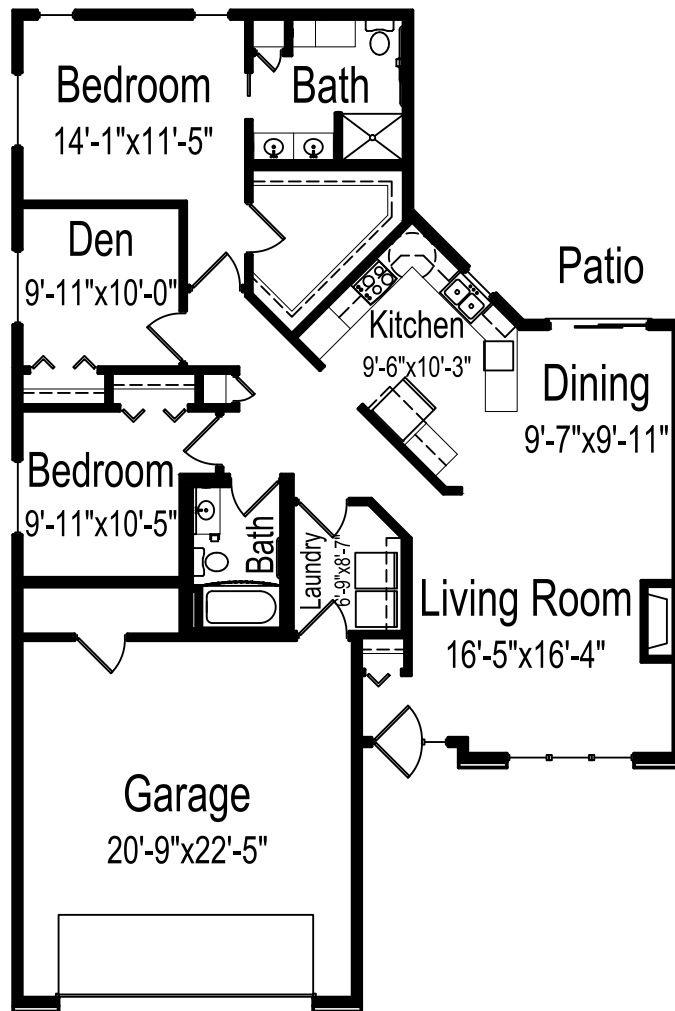

## River Birch twinhome

**Two bedrooms, two bathrooms**

1,190 square feet

*(Dimensions and square footage may vary)*

4075 Timberline St • Grand Island, NE 68803 • (308) 384-3535 • [good-sam.com/grandisland](http://good-sam.com/grandisland)

## Dogwood twinhome

**Two bedrooms, two bathrooms with den**

1,500 square feet

*(Dimensions and square footage may vary)*

4075 Timberline St • Grand Island, NE 68803 • (308) 384-3535 • [good-sam.com/grandisland](http://good-sam.com/grandisland)

## Willow twinhome

**Two bedrooms, two bathrooms with den**

1,640 square feet

*(Dimensions and square footage may vary)*

4075 Timberline St • Grand Island, NE 68803 • (308) 384-3535 • [good-sam.com/grandisland](http://good-sam.com/grandisland)

## Magnolia twinhome

**Two bedrooms, two bathrooms with den**

1,820 square feet

*(Dimensions and square footage may vary)*

4075 Timberline St • Grand Island, NE 68803 • (308) 384-3535 • [good-sam.com/grandisland](http://good-sam.com/grandisland)