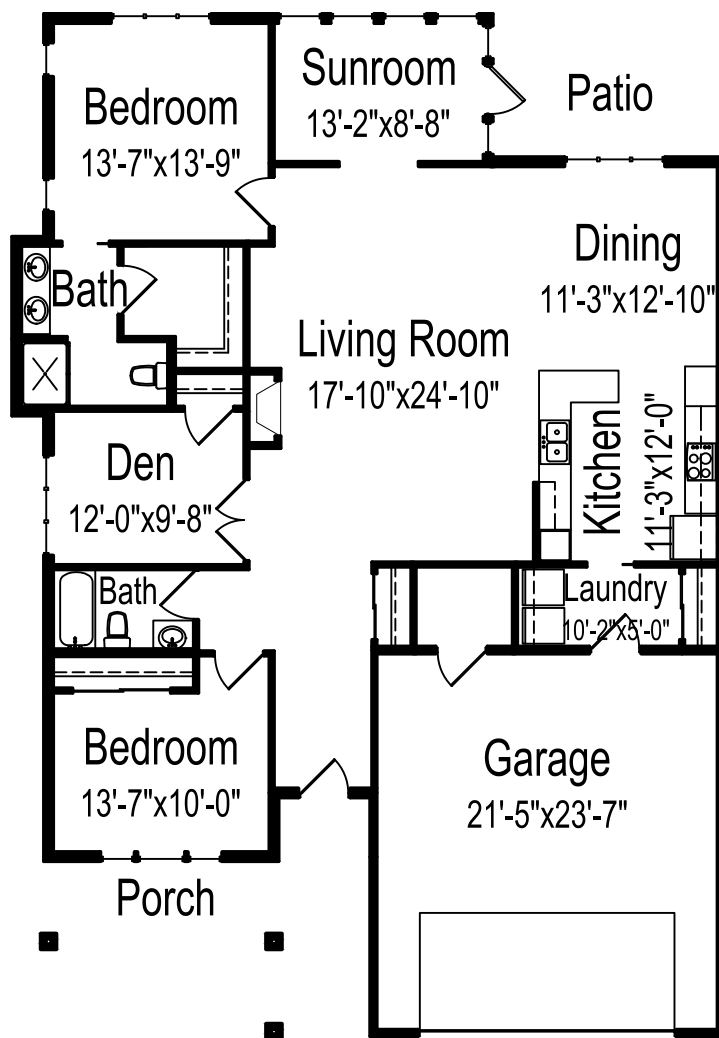

## River Birch twinhome

**Two bedrooms, two bathrooms**

1,190 square feet

*(Dimensions and square footage may vary)*

4075 Timberline St • Grand Island, NE 68803 • (308) 384-3535 • [good-sam.com/grandisland](http://good-sam.com/grandisland)

## Dogwood twinhome

**Two bedrooms, two bathrooms with den**

1,500 square feet

*(Dimensions and square footage may vary)*

4075 Timberline St • Grand Island, NE 68803 • (308) 384-3535 • [good-sam.com/grandisland](http://good-sam.com/grandisland)

## Willow twinhome

**Two bedrooms, two bathrooms with den**

1,640 square feet

*(Dimensions and square footage may vary)*

4075 Timberline St • Grand Island, NE 68803 • (308) 384-3535 • [good-sam.com/grandisland](http://good-sam.com/grandisland)

## Magnolia twinhome

**Two bedrooms, two bathrooms with den**

1,820 square feet

*(Dimensions and square footage may vary)*

4075 Timberline St • Grand Island, NE 68803 • (308) 384-3535 • [good-sam.com/grandisland](http://good-sam.com/grandisland)