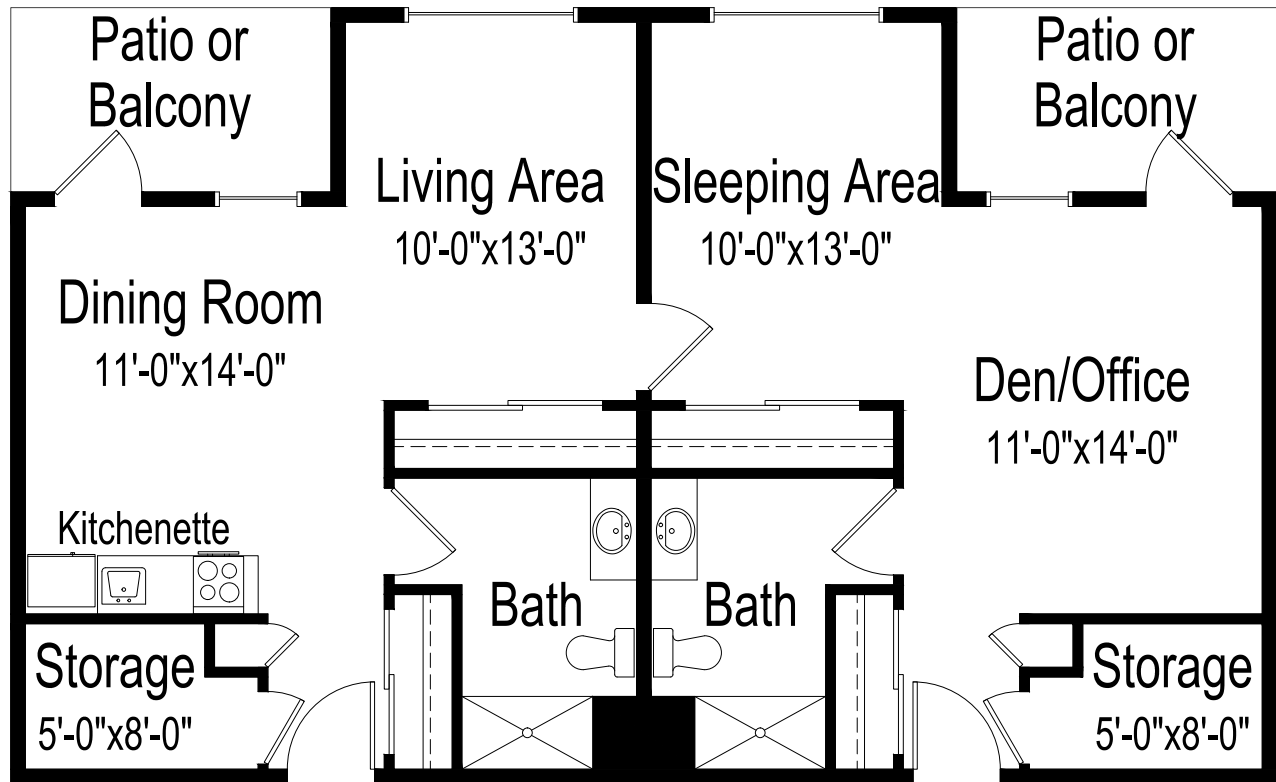

The Lodge apartments

One bedroom, two bathrooms

960 square feet

(Dimensions and square footage may vary)

1280 NE Kane Dr • Gresham, OR 97030 • (503) 667-1965 • good-sam.com/gresham

The Evangelical Lutheran Good Samaritan Society (the Society) and Owner comply with applicable Federal civil rights laws and does not discriminate against any person on the grounds of race, color, national origin, disability, familial status, religion, sex, age, sexual orientation, gender identity, gender expression, veteran status or other protected statuses except as permitted by applicable law, in admission to, participation in, or receipt of the services and benefits under any of its programs and activities, and in staff and employee assignments to individuals, whether carried out by the Society directly or through a contractor or any other entity with which the Society arranges to carry out its programs and activities. All faiths or beliefs are welcome. © 2018 The Evangelical Lutheran Good Samaritan Society. All rights reserved. ATENCIÓN: si habla español, tiene a su disposición servicios gratuitos de asistencia lingüística. Llame al 1-866-477-5343. CHÚ Ý: Nếu bạn nói Tiếng Việt, có các dịch vụ hỗ trợ ngôn ngữ miễn phí dành cho bạn. Gọi số 1-866-477-5343. 181794