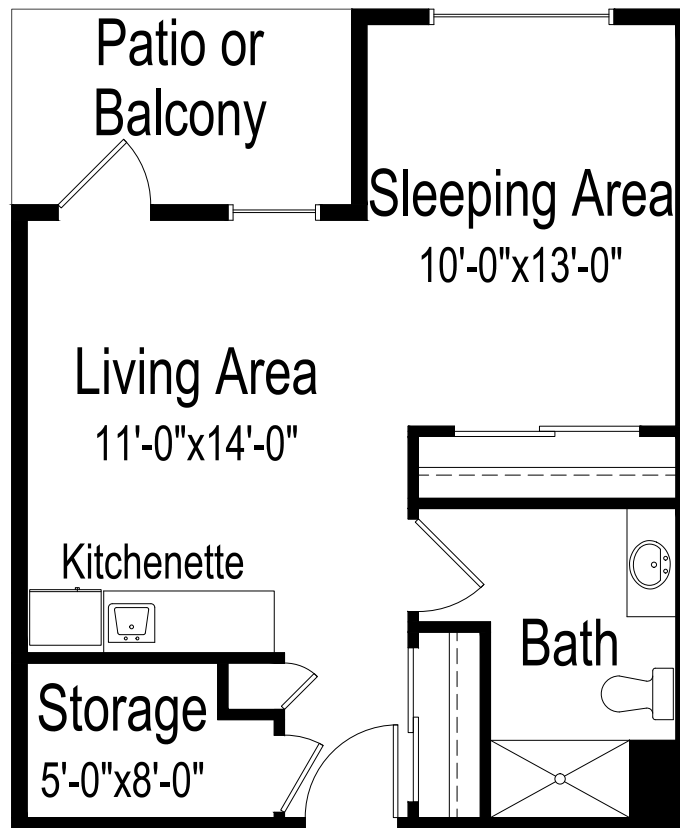

Studio A

480 square feet

(Dimensions and square footage may vary)

1280 NE Kane Dr • Gresham, OR 97030 • (503) 667-1965 • good-sam.com/gresham

The Evangelical Lutheran Good Samaritan Society (the Society) and Owner comply with applicable Federal civil rights laws and does not discriminate against any person on the grounds of race, color, national origin, disability, familial status, religion, sex, age, sexual orientation, gender identity, gender expression, veteran status or other protected statuses except as permitted by applicable law, in admission to, participation in, or receipt of the services and benefits under any of its programs and activities, and in staff and employee assignments to individuals, whether carried out by the Society directly or through a contractor or any other entity with which the Society arranges to carry out its programs and activities. All faiths or beliefs are welcome. © 2018 The Evangelical Lutheran Good Samaritan Society. All rights reserved. ATENCIÓN: si habla español, tiene a su disposición servicios gratuitos de asistencia lingüística. Llame al 1-866-477-5343. CHÚ Ý: Nếu bạn nói Tiếng Việt, có các dịch vụ hỗ trợ ngôn ngữ miễn phí dành cho bạn. Gọi số 1-866-477-5343. 181794