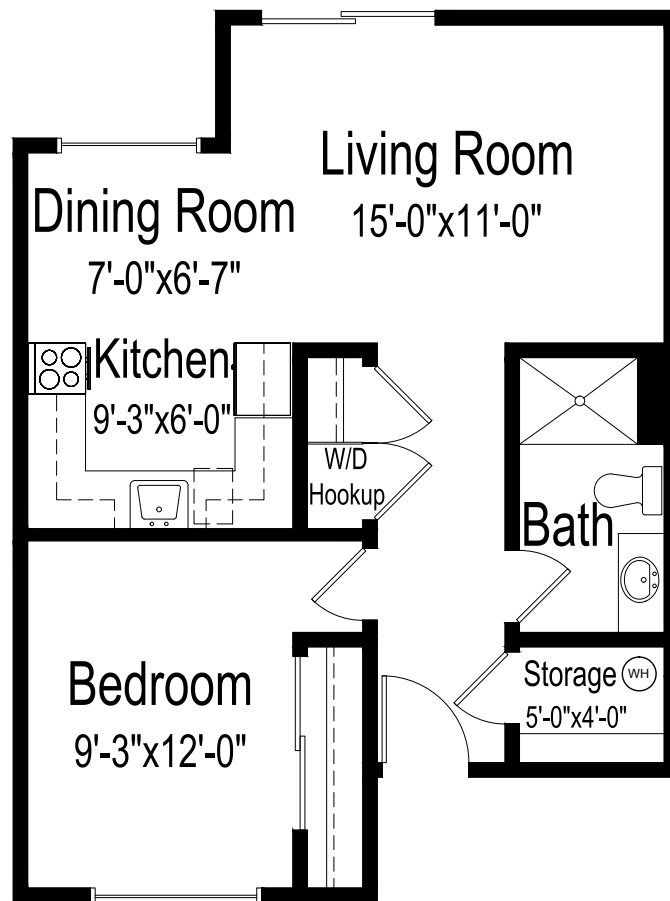

Cottages

One bedroom, one bathroom

580 square feet

(Dimensions and square footage may vary)

1280 NE Kane Dr • Gresham, OR 97030 • (503) 667-1965 • good-sam.com/gresham