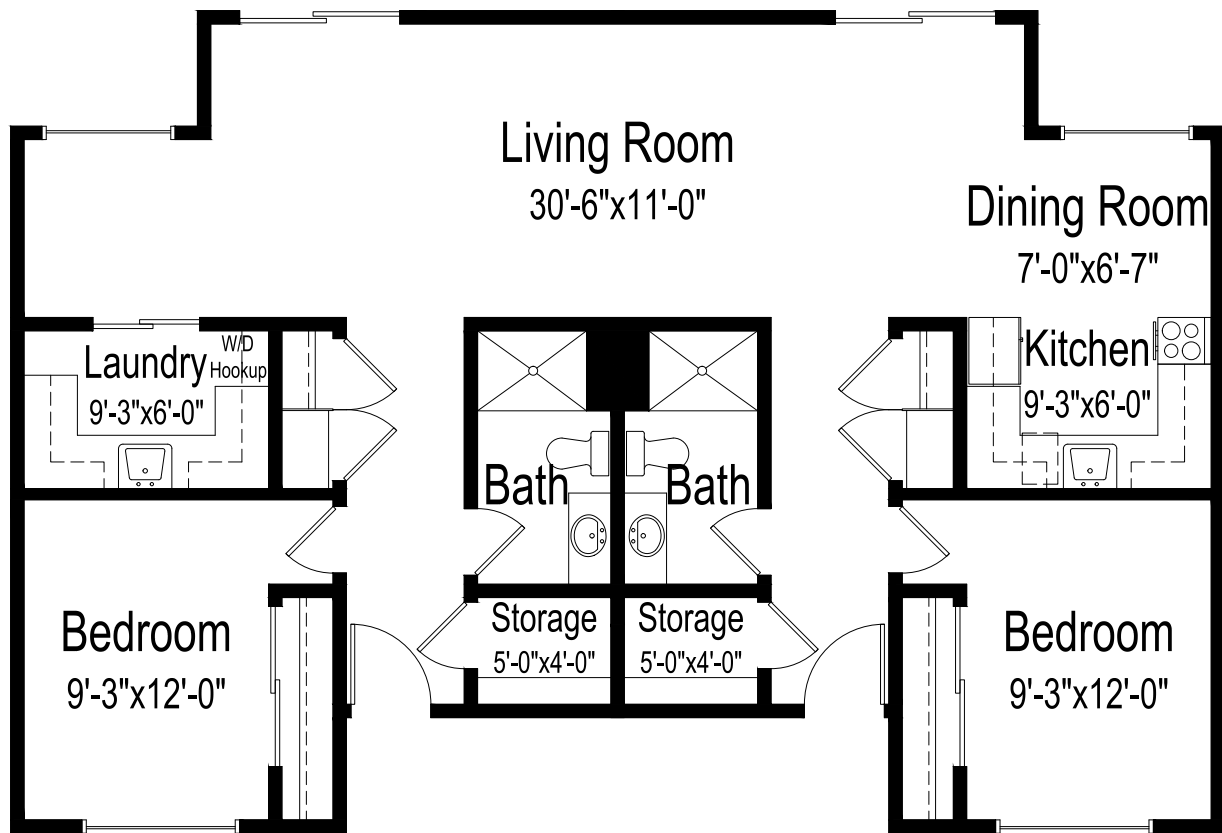

Two bedroom, two bathrooms

1,160 square feet

(Dimensions and square footage may vary, actual floor plan may vary)

1280 NE Kane Dr • Gresham, OR 97030 • (503) 667-1965 • good-sam.com/gresham

The Evangelical Lutheran Good Samaritan Society (the Society) and Owner comply with applicable Federal civil rights laws and does not discriminate against any person on the grounds of race, color, national origin, disability, familial status, religion, sex, age, sexual orientation, gender identity, gender expression, veteran status or other protected statuses except as permitted by applicable law, in admission to, participation in, or receipt of the services and benefits under any of its programs and activities, and in staff and employee assignments to individuals, whether carried out by the Society directly or through a contractor or any other entity with which the Society arranges to carry out its programs and activities. All faiths or beliefs are welcome. © 2018 The Evangelical Lutheran Good Samaritan Society. All rights reserved. ATENCIÓN: si habla español, tiene a su disposición servicios gratuitos de asistencia lingüística. Llame al 1-866-477-5343. CHÚ Ý: Nếu bạn nói Tiếng Việt, có các dịch vụ hỗ trợ ngôn ngữ miễn phí dành cho bạn. Gọi số 1-866-477-5343. 181794