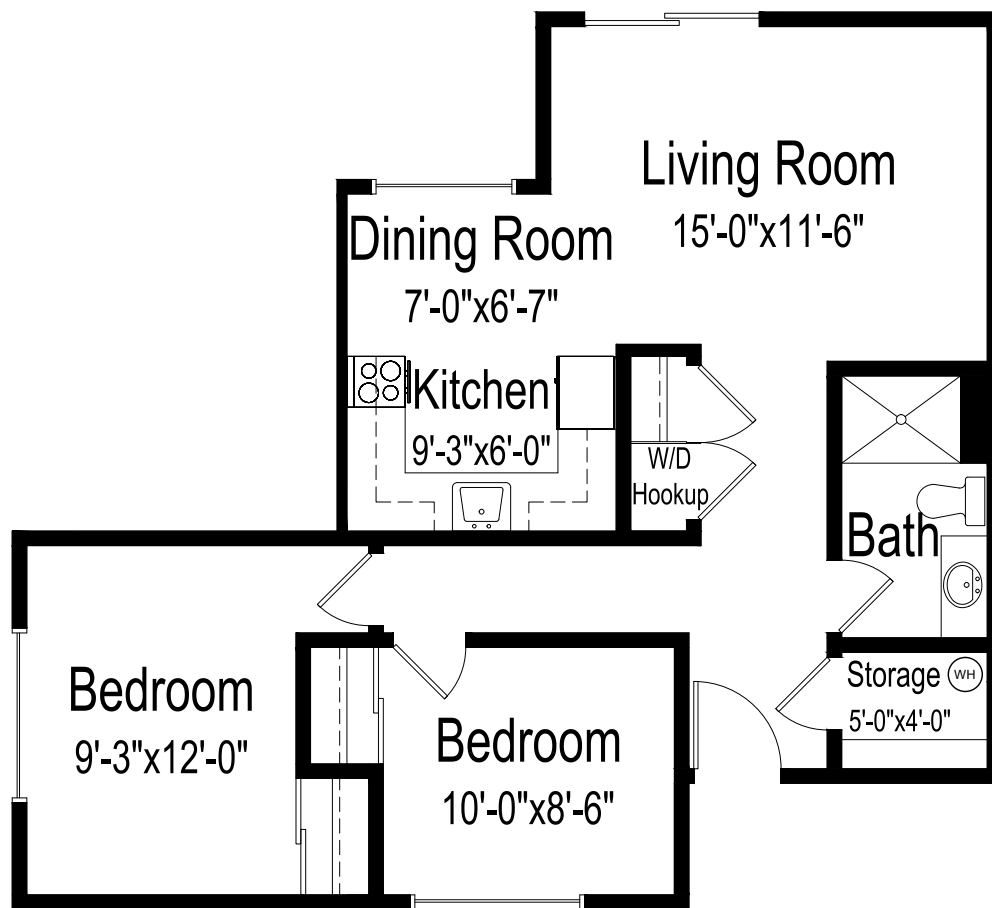

Cottages

Two bedrooms, one bathroom

710 square feet

(Dimensions and square footage may vary)

1280 NE Kane Dr • Gresham, OR 97030 • (503) 667-1965 • good-sam.com/gresham

The Evangelical Lutheran Good Samaritan Society (the Society) and Owner comply with applicable Federal civil rights laws and does not discriminate against any person on the grounds of race, color, national origin, disability, familial status, religion, sex, age, sexual orientation, gender identity, gender expression, veteran status or other protected statuses except as permitted by applicable law, in admission to, participation in, or receipt of the services and benefits under any of its programs and activities, and in staff and employee assignments to individuals, whether carried out by the Society directly or through a contractor or any other entity with which the Society arranges to carry out its programs and activities. All faiths or beliefs are welcome. © 2018 The Evangelical Lutheran Good Samaritan Society. All rights reserved. ATENCIÓN: si habla español, tiene a su disposición servicios gratuitos de asistencia lingüística. Llame al 1-866-477-5343. CHÚ Ý: Nếu bạn nói Tiếng Việt, có các dịch vụ hỗ trợ ngôn ngữ miễn phí dành cho bạn. Gọi số 1-866-477-5343. 181794