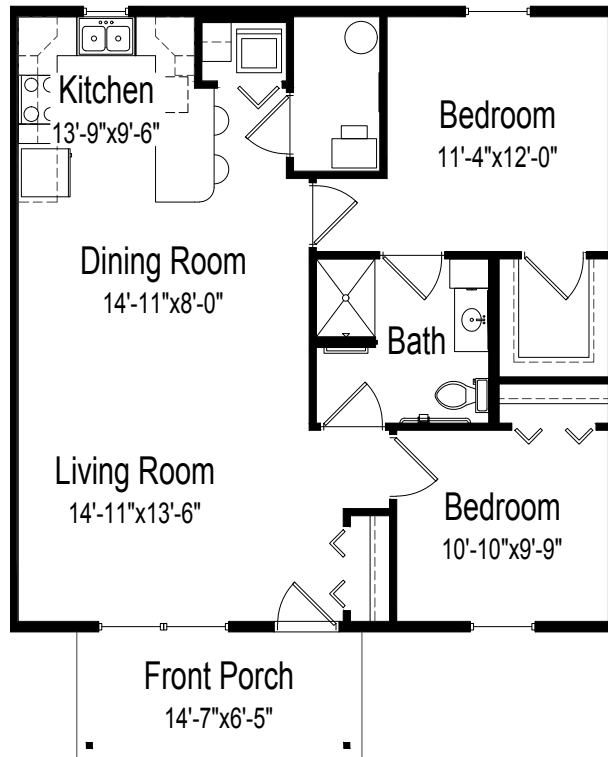

# Floor plans

## The Courtyards Triplex

**Two bedroom, one bathroom**

1,000 square feet

*(dimensions and square footage may vary)*

926 East E Street • Hastings, NE 68901 • (402) 463-3181 • [good-sam.com/hastingsvillage](http://good-sam.com/hastingsvillage)