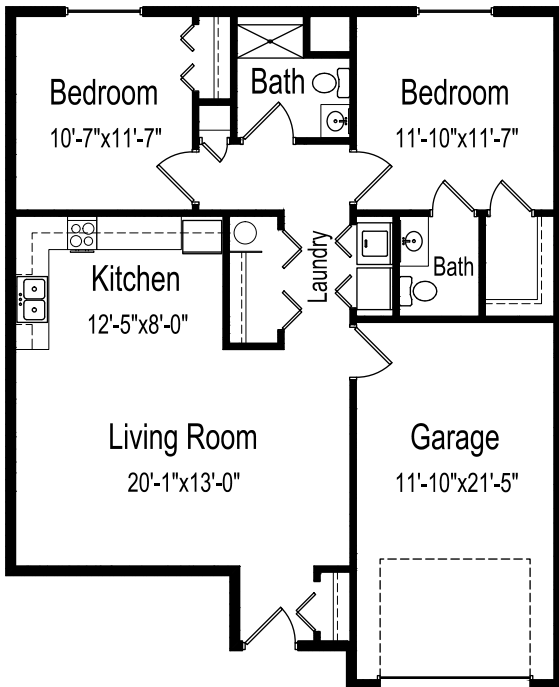

Floor plans

Village Twinhomes

Two bedroom, one and a half bathrooms

925 square feet

(dimensions and square footage may vary)

Three bedroom, one and a half bathrooms

1,090 square feet

(dimensions and square footage may vary)