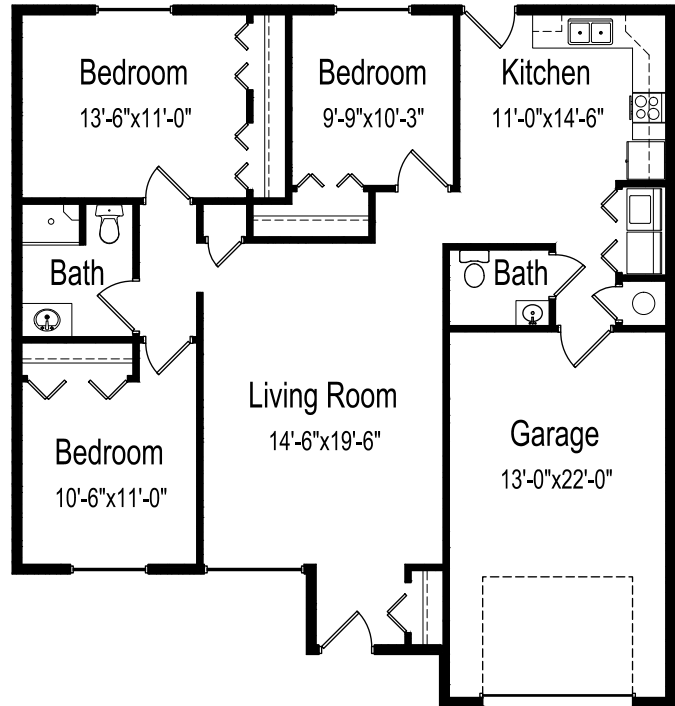

Floor plans

Village Twinhomes

Two bedroom, one and a half bathrooms

925 square feet

(dimensions and square footage may vary)

Three bedroom, one and a half bathrooms

1,090 square feet

(dimensions and square footage may vary)