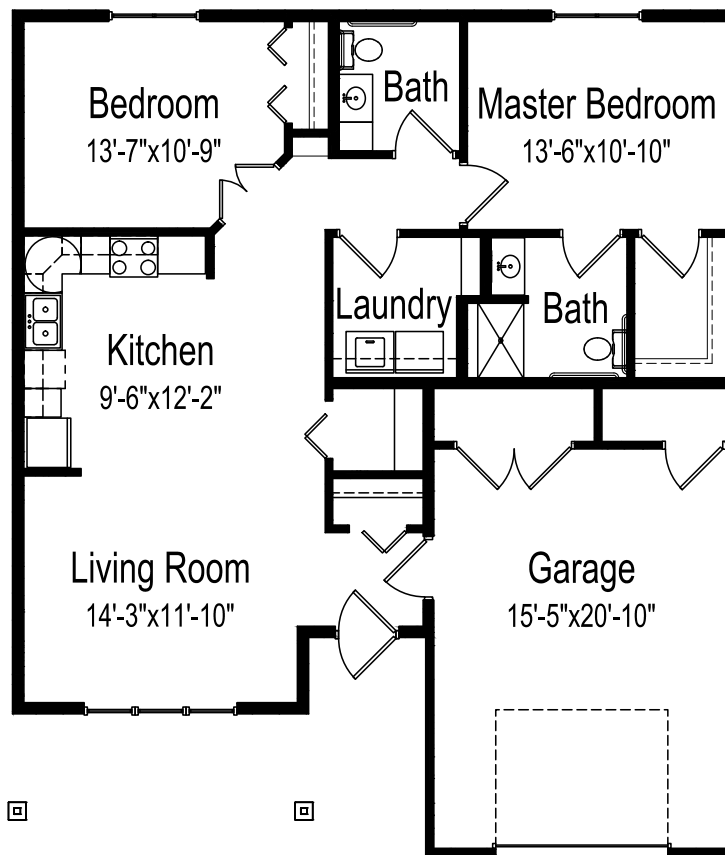

# Floor plans

## The Peak Twinhome/Triplex

**Two bedroom, one and a half bathrooms**

1,128 square feet

*(dimensions and square footage may vary)*

926 East E Street • Hastings, NE 68901 • (402) 463-3181 • [good-sam.com/hastingsvillage](http://good-sam.com/hastingsvillage)