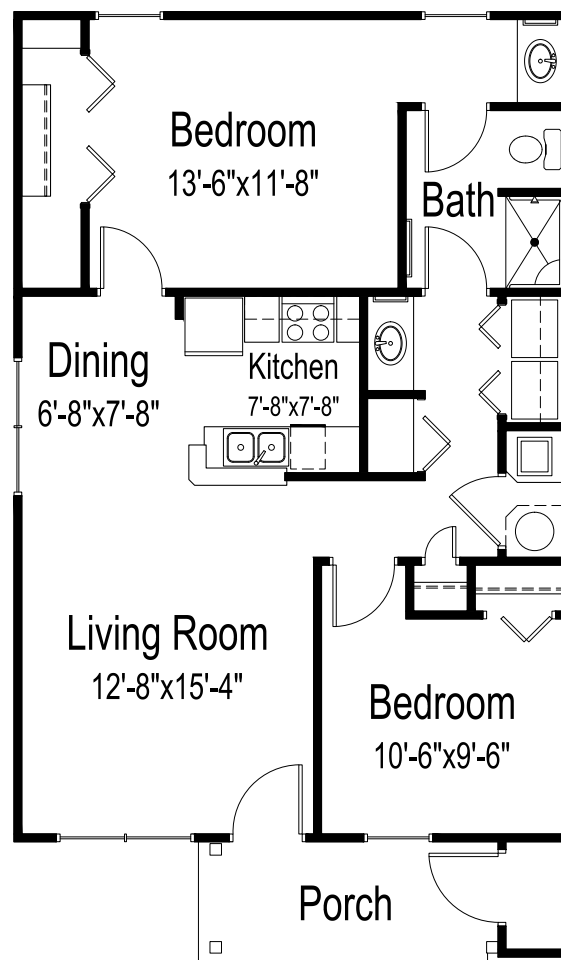

Apartments (Villa I, II and III)

Two bedrooms, one bath

840 square feet

(Dimensions and square footage may vary)

810 E 30th Ave • Hutchinson, Kansas 67502 • (620) 663-1189 • good-sam.com

The Evangelical Lutheran Good Samaritan Society (the Society) and Owner comply with applicable Federal civil rights laws and does not discriminate against any person on the grounds of race, color, national origin, disability, familial status, religion, sex, age, sexual orientation, gender identity, gender expression, veteran status or other protected statuses except as permitted by applicable law, in admission to, participation in, or receipt of the services and benefits under any of its programs and activities, and in staff and employee assignments to individuals, whether carried out by the Society directly or through a contractor or any other entity with which the Society arranges to carry out its programs and activities. All faiths or beliefs are welcome. © 2017 The Evangelical Lutheran Good Samaritan Society. All rights reserved. ATENCIÓN: si habla español, tiene a su disposición servicios gratuitos de asistencia lingüística. Llame al 1-866-477-5343. CHÚ Ý: Nếu bạn nói Tiếng Việt, có các dịch vụ hỗ trợ ngôn ngữ miễn phí dành cho bạn. Gọi số 1-866-477-5343. 17-G0691