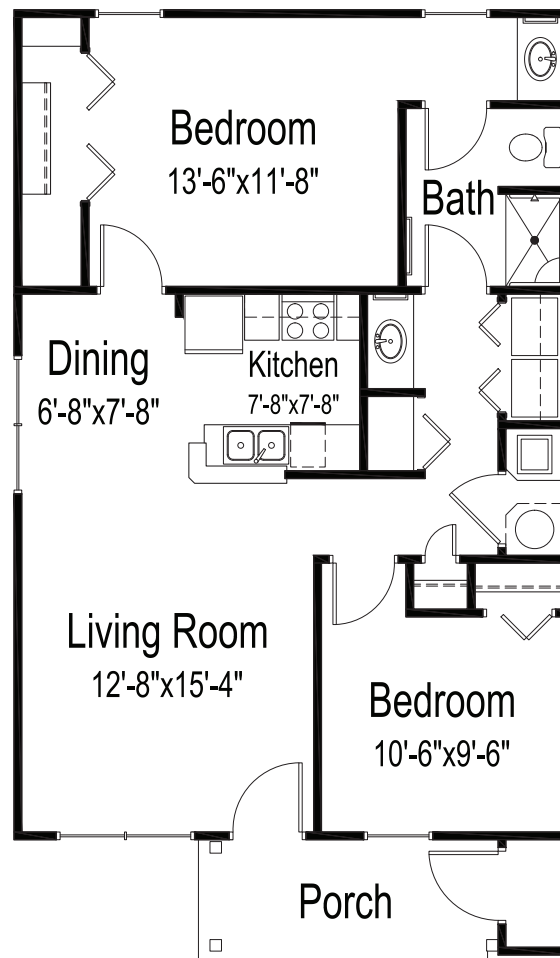

Apartments (Villa I, II and III)

Two bedrooms, one bath

840 square feet

(Dimensions and square footage may vary)

810 E 30th Ave • Hutchinson, Kansas 67502 • (620) 663-1189 • good-sam.com

The Evangelical Lutheran Good Samaritan Society (the Society) and Owner comply with applicable Federal civil rights laws and does not discriminate against any person on the grounds of race, color, national origin, disability, familial status, religion, sex, age, sexual orientation, gender identity, gender expression, veteran status or other protected statuses except as permitted by applicable law, in admission to, participation in, or receipt of the services and benefits under any of its programs and activities, and in staff and employee assignments to individuals, whether carried out by the Society directly or through a contractor or any other entity with which the Society arranges to carry out its programs and activities. All faiths or beliefs are welcome. © 2017 The Evangelical Lutheran Good Samaritan Society. All rights reserved. ATENCIÓN: si habla español, tiene a su disposición servicios gratuitos de asistencia lingüística. Llame al 1-866-477-5343. CHÚ Ý: Nếu bạn nói Tiếng Việt, có các dịch vụ hỗ trợ ngôn ngữ miễn phí dành cho bạn. Gọi số 1-866-477-5343. 17-G0691