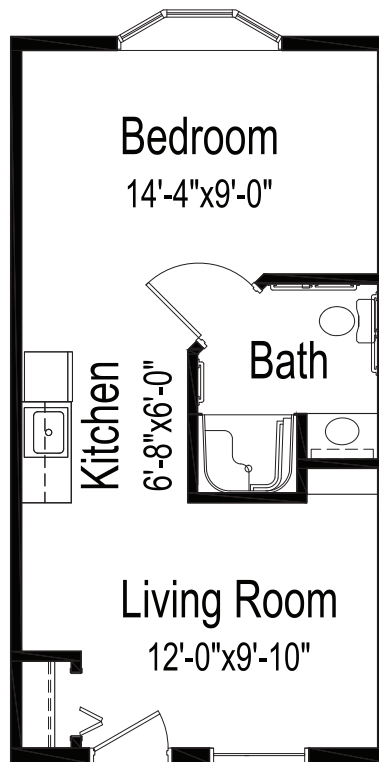

Assisted Living

Lodge

Studio One bedroom, one bath

410 square feet

(Dimensions and square footage may vary)

810 E 30th Ave • Hutchinson, Kansas 67502 • (620) 663-1189 • good-sam.com

The Evangelical Lutheran Good Samaritan Society (the Society) and Owner comply with applicable Federal civil rights laws and does not discriminate against any person on the grounds of race, color, national origin, disability, familial status, religion, sex, age, sexual orientation, gender identity, gender expression, veteran status or other protected statuses except as permitted by applicable law, in admission to, participation in, or receipt of the services and benefits under any of its programs and activities, and in staff and employee assignments to individuals, whether carried out by the Society directly or through a contractor or any other entity with which the Society arranges to carry out its programs and activities. All faiths or beliefs are welcome. © 2017 The Evangelical Lutheran Good Samaritan Society. All rights reserved. ATENCIÓN: si habla español, tiene a su disposición servicios gratuitos de asistencia lingüística. Llame al 1-866-477-5343. CHÚ Ý: Nếu bạn nói Tiếng Việt, có các dịch vụ hỗ trợ ngôn ngữ miễn phí dành cho bạn. Gọi số 1-866-477-5343. 17-G0691