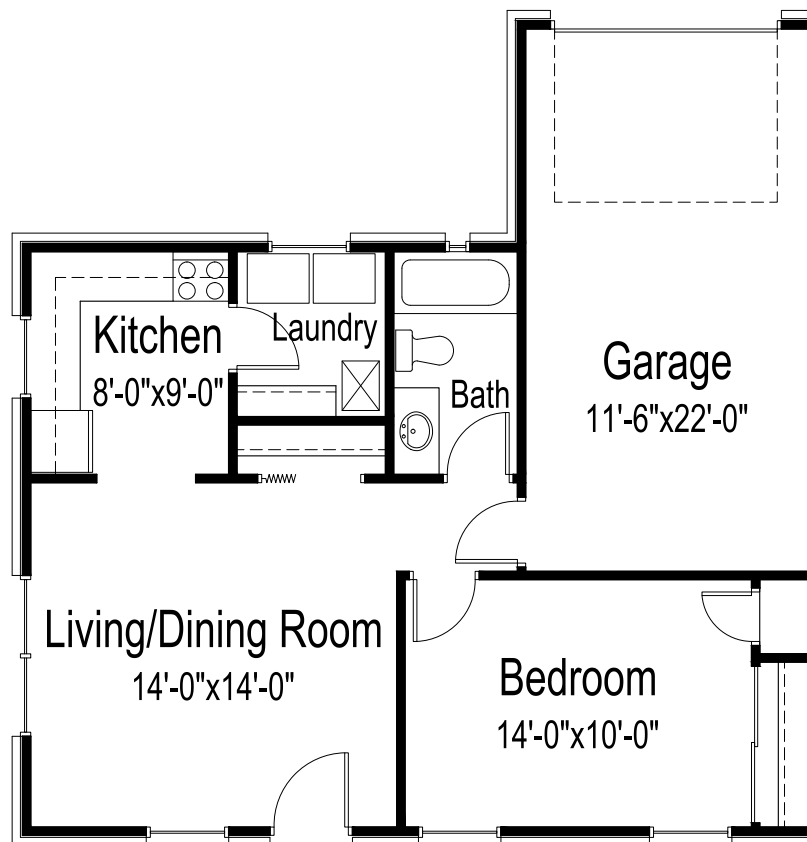

Senior Living

Cottages

One bedroom, one bath

575 square feet

(Dimensions and square footage may vary)

810 E 30th Ave • Hutchinson, Kansas 67502 • (620) 663-1189 • good-sam.com

The Evangelical Lutheran Good Samaritan Society (the Society) and Owner comply with applicable Federal civil rights laws and does not discriminate against any person on the grounds of race, color, national origin, disability, familial status, religion, sex, age, sexual orientation, gender identity, gender expression, veteran status or other protected statuses except as permitted by applicable law, in admission to, participation in, or receipt of the services and benefits under any of its programs and activities, and in staff and employee assignments to individuals, whether carried out by the Society directly or through a contractor or any other entity with which the Society arranges to carry out its programs and activities. All faiths or beliefs are welcome. © 2017 The Evangelical Lutheran Good Samaritan Society. All rights reserved. ATENCIÓN: si habla español, tiene a su disposición servicios gratuitos de asistencia lingüística. Llame al 1-866-477-5343. CHÚ Ý: Nếu bạn nói Tiếng Việt, có các dịch vụ hỗ trợ ngôn ngữ miễn phí dành cho bạn. Gọi số 1-866-477-5343. 17-G0691