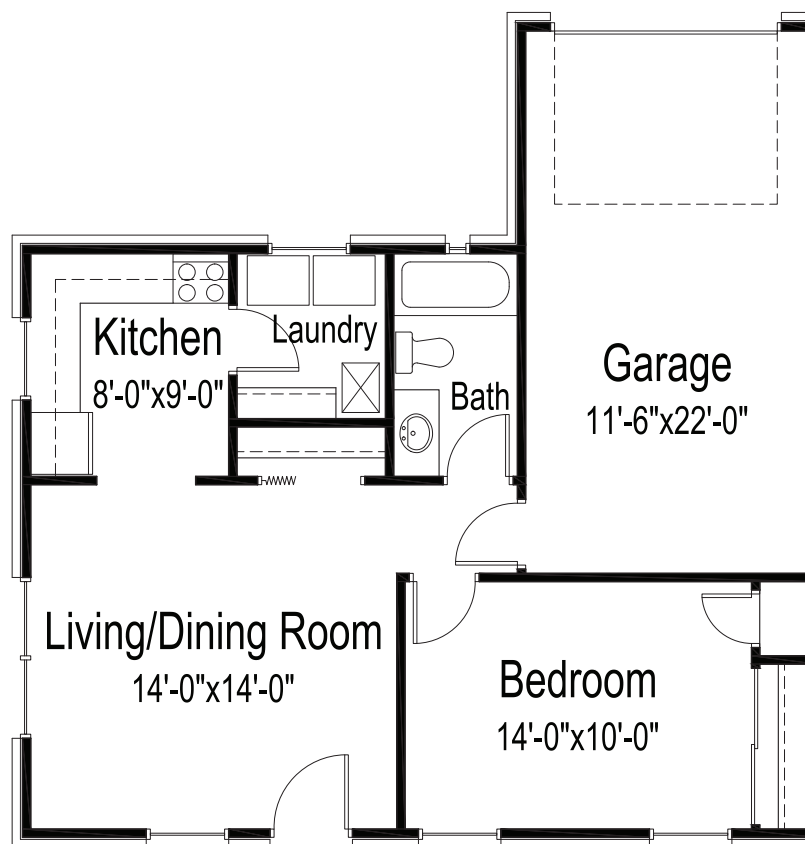

Senior Living

Cottages

One bedroom, one bath

575 square feet

(Dimensions and square footage may vary)

810 E 30th Ave • Hutchinson, Kansas 67502 • (620) 663-1189 • good-sam.com

The Evangelical Lutheran Good Samaritan Society (the Society) and Owner comply with applicable Federal civil rights laws and does not discriminate against any person on the grounds of race, color, national origin, disability, familial status, religion, sex, age, sexual orientation, gender identity, gender expression, veteran status or other protected statuses except as permitted by applicable law, in admission to, participation in, or receipt of the services and benefits under any of its programs and activities, and in staff and employee assignments to individuals, whether carried out by the Society directly or through a contractor or any other entity with which the Society arranges to carry out its programs and activities. All faiths or beliefs are welcome. © 2017 The Evangelical Lutheran Good Samaritan Society. All rights reserved. ATENCIÓN: si habla español, tiene a su disposición servicios gratuitos de asistencia lingüística. Llame al 1-866-477-5343. CHÚ Ý: Nếu bạn nói Tiếng Việt, có các dịch vụ hỗ trợ ngôn ngữ miễn phí dành cho bạn. Gọi số 1-866-477-5343. 17-G0691