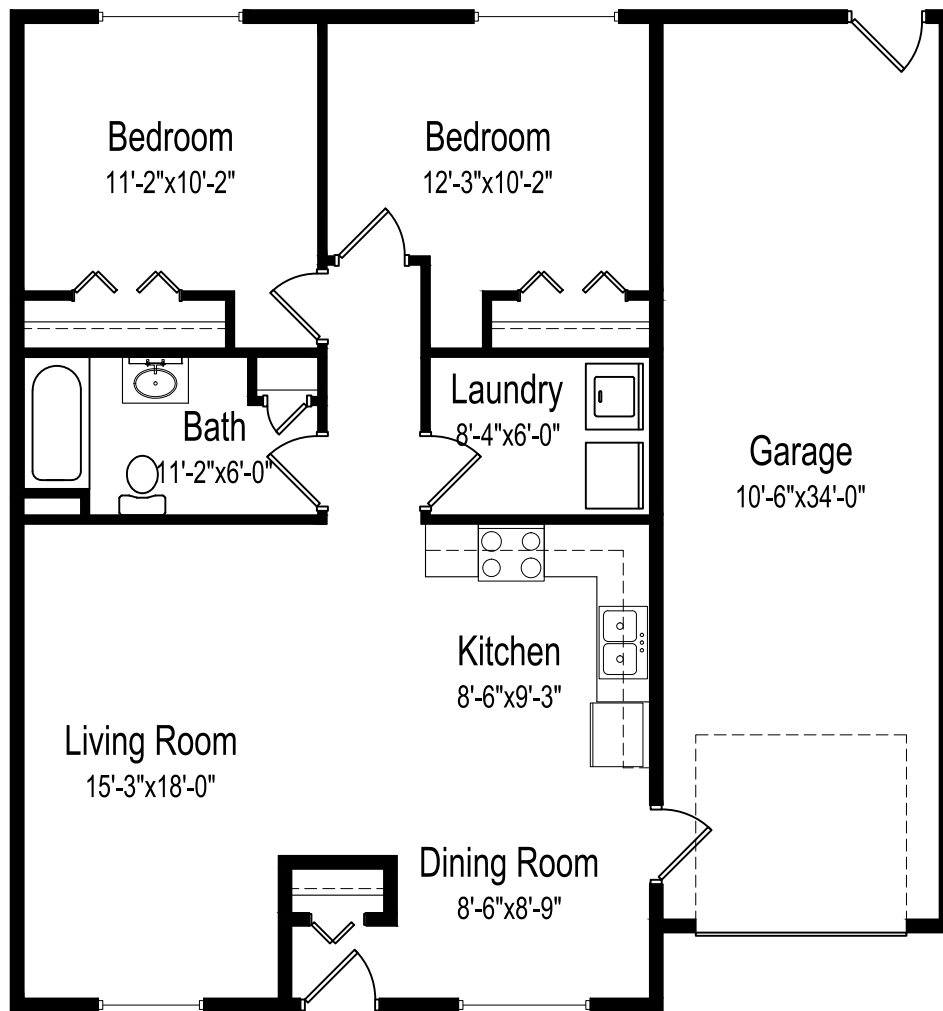

Floor Plan

Two bedroom, one bath
1200 square feet
(dimensions and square footage may vary)

1508 North Hwy • Jackson, MN 56143 • (507) 847-5762 • www.good-sam.com