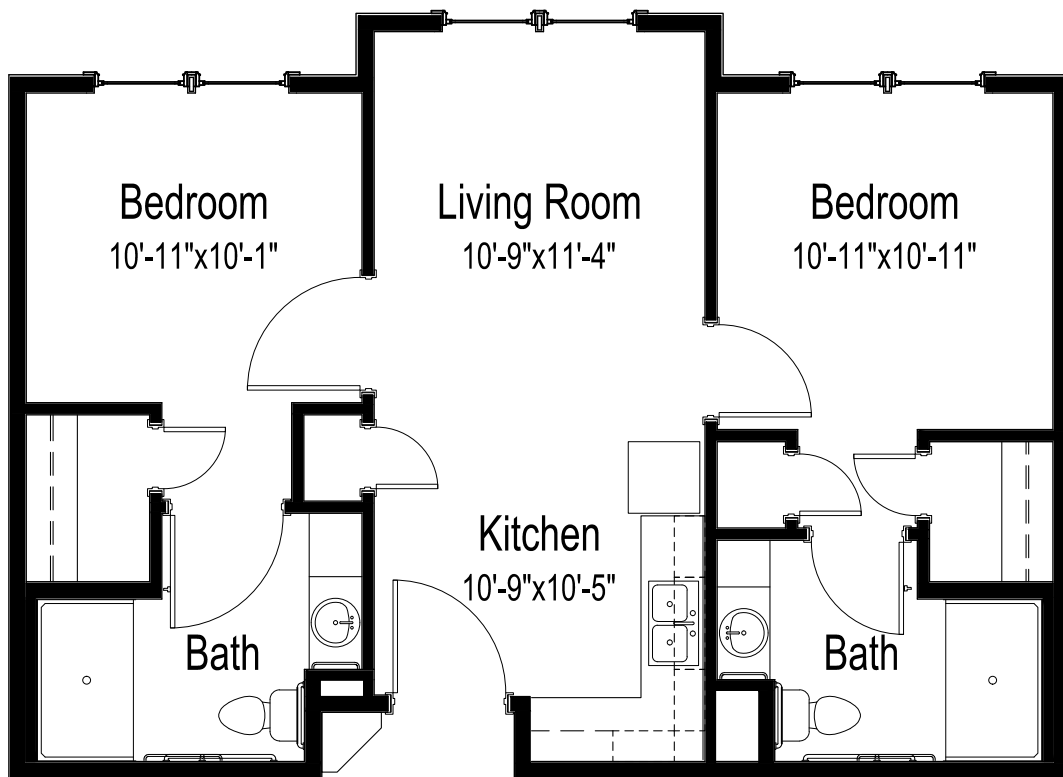

Assisted Living

*F*loor Plan

Two bedrooms, two baths
740 square feet
(dimensions and square footage may vary)

400 W Pleasant View Drive • Jasper, IN 47546 • (812) 482-1722 • www.good-sam.com