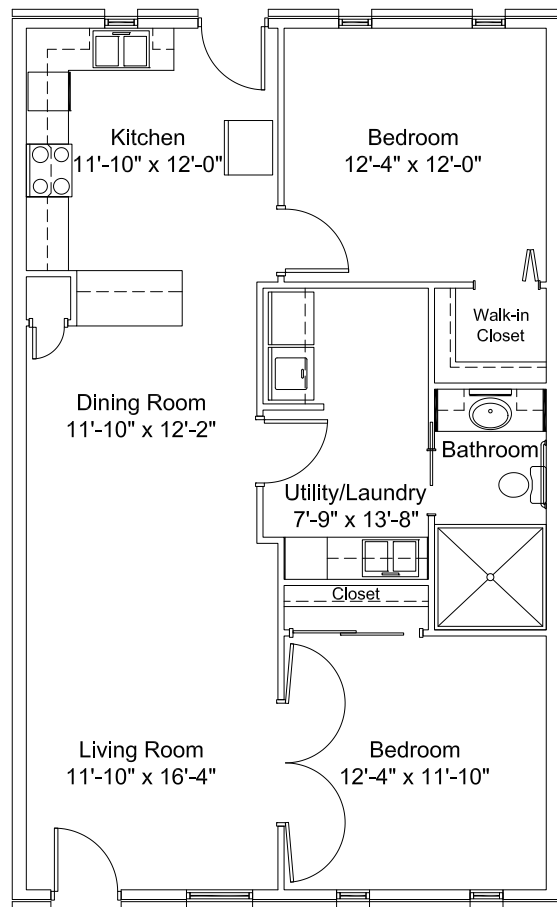

Floor Plan

One bedroom, one bathroom
586 square feet

Two bedrooms, one bathroom
1,008 square feet

2515 Newton St • Jasper, IN 47546 • (812) 482-1722 • www.good-sam.com