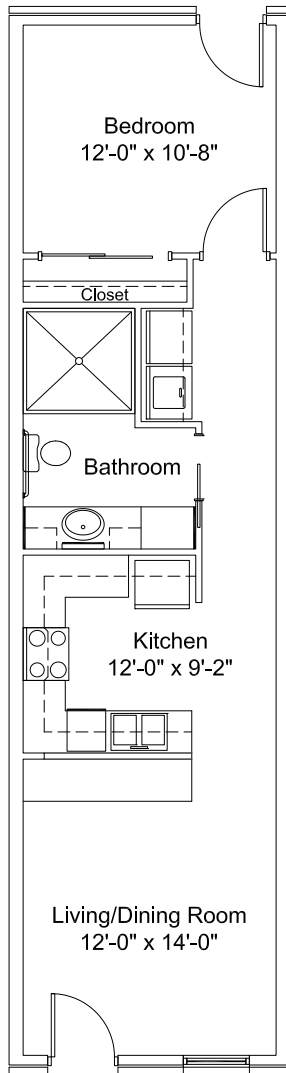

Floor Plan

One bedroom, one bathroom
586 square feet

Two bedrooms, one bathroom
1,008 square feet

2515 Newton St • Jasper, IN 47546 • (812) 482-1722 • www.good-sam.com