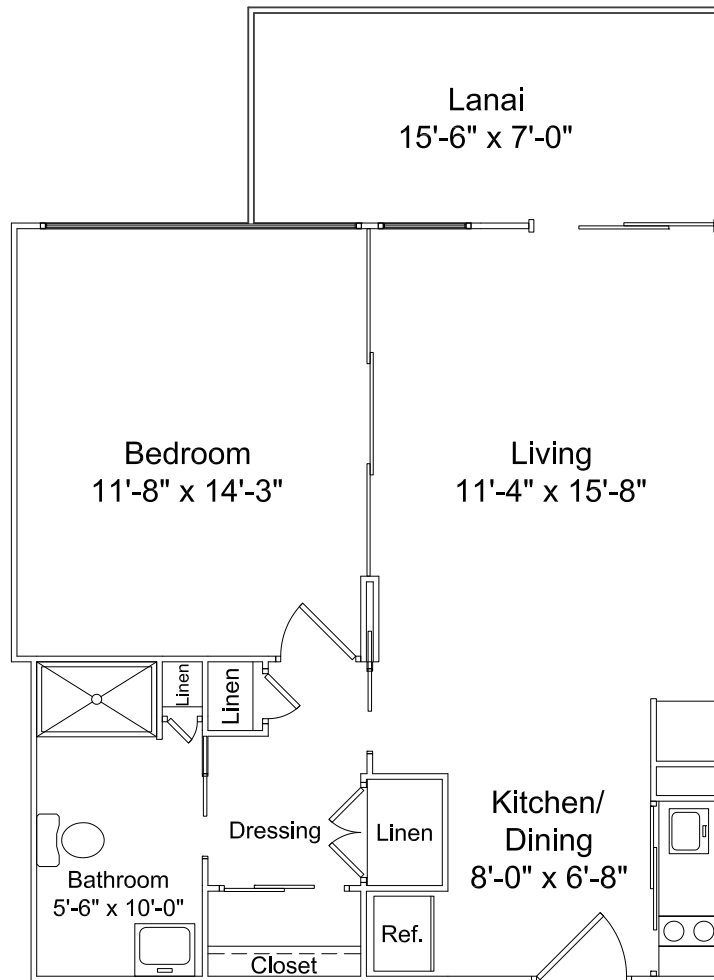

Ginger

One bedroom, one bathroom

490 square feet

45-090 Namoku Street • Kaneohe, Hawaii 96744-5305 • (808) 247-6211 • www.good-sam.com

The Evangelical Lutheran Good Samaritan Society provides services to qualified individuals without regard to race, color, religion, sex, disability, familial status, national origin or other protected statuses according to applicable federal or state law. Copyright © 2011 The Evangelical Lutheran Good Samaritan Society. All rights reserved. All faiths or beliefs are welcome. 11-G1801

Pikake

One bedroom, one bathroom

676 square feet

45-090 Namoku Street • Kaneohe, Hawaii 96744-5305 • (808) 247-6211 • www.good-sam.com