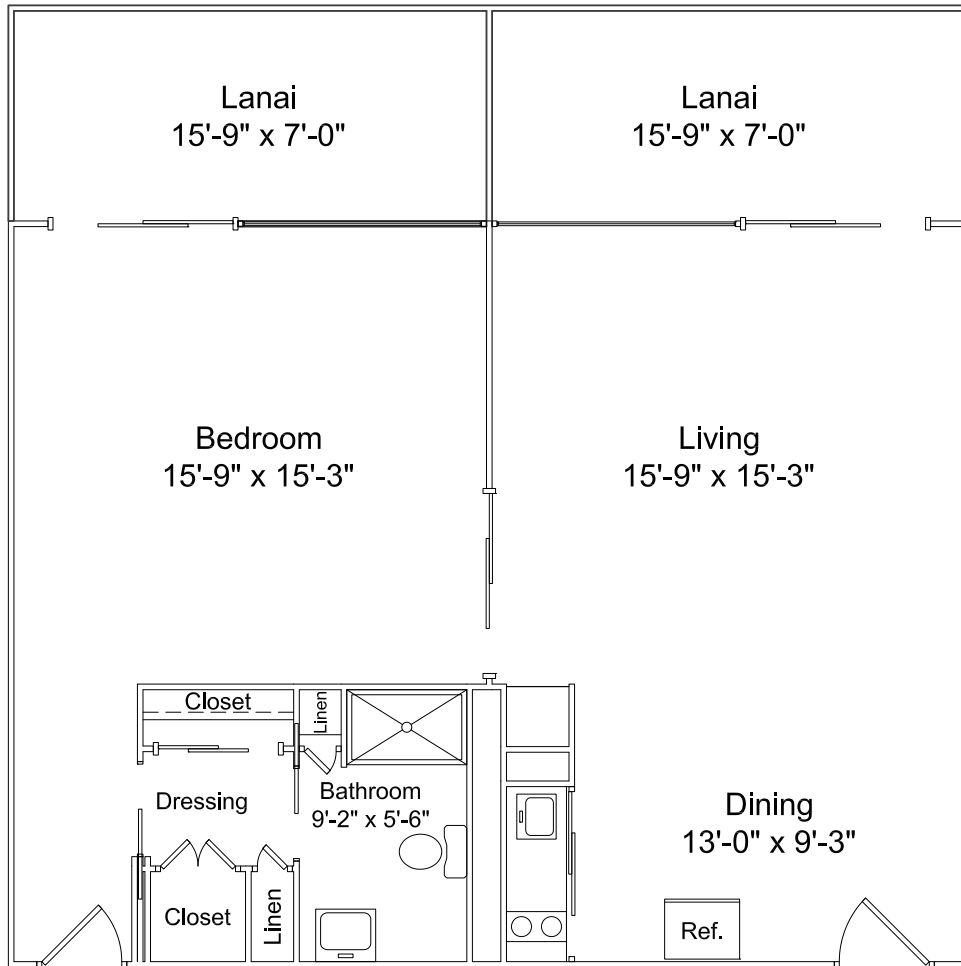

Ginger

One bedroom, one bathroom

490 square feet

45-090 Namoku Street • Kaneohe, Hawaii 96744-5305 • (808) 247-6211 • www.good-sam.com

The Evangelical Lutheran Good Samaritan Society provides services to qualified individuals without regard to race, color, religion, sex, disability, familial status, national origin or other protected statuses according to applicable federal or state law. Copyright © 2011 The Evangelical Lutheran Good Samaritan Society. All rights reserved. All faiths or beliefs are welcome. 11-G1801

Pikake

One bedroom, one bathroom

676 square feet

45-090 Namoku Street • Kaneohe, Hawaii 96744-5305 • (808) 247-6211 • www.good-sam.com