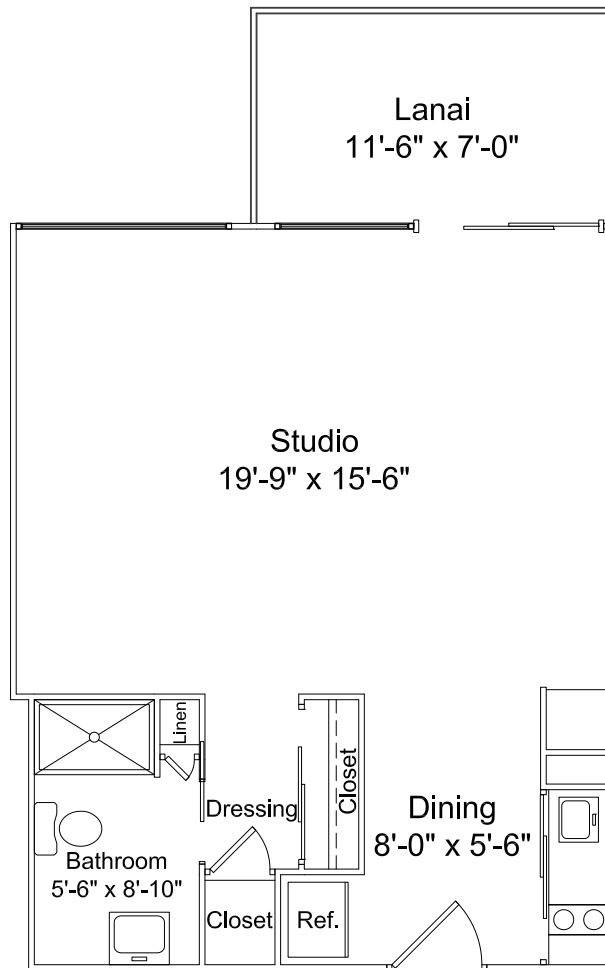

Ilima
Studio
426 square feet

45-090 Namoku Street • Kaneohe, Hawaii 96744-5305 • (808) 247-6211 • www.good-sam.com

The Evangelical Lutheran Good Samaritan Society provides services to qualified individuals without regard to race, color, religion, sex, disability, familial status, national origin or other protected statuses according to applicable federal or state law. Copyright © 2011 The Evangelical Lutheran Good Samaritan Society. All rights reserved. All faiths or beliefs are welcome. 11-G1801