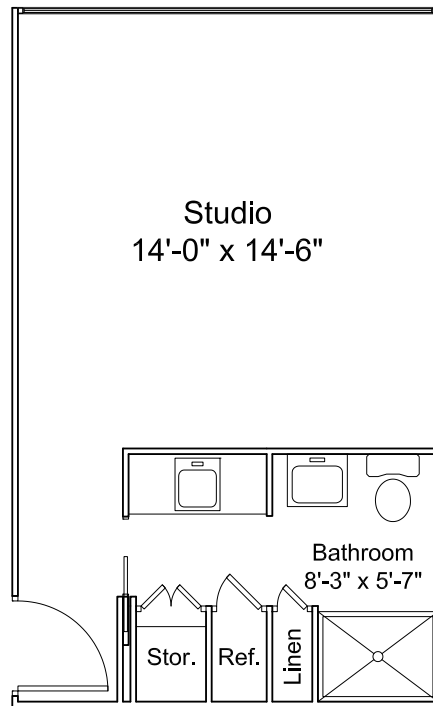

**Plumeria
Studio
305 square feet**

45-090 Namoku Street • Kaneohe, Hawaii 96744-5305 • (808) 247-6211 • www.good-sam.com

The Evangelical Lutheran Good Samaritan Society provides services to qualified individuals without regard to race, color, religion, sex, disability, familial status, national origin or other protected statuses according to applicable federal or state law. Copyright © 2011 The Evangelical Lutheran Good Samaritan Society. All rights reserved. All faiths or beliefs are welcome. 11-G1801