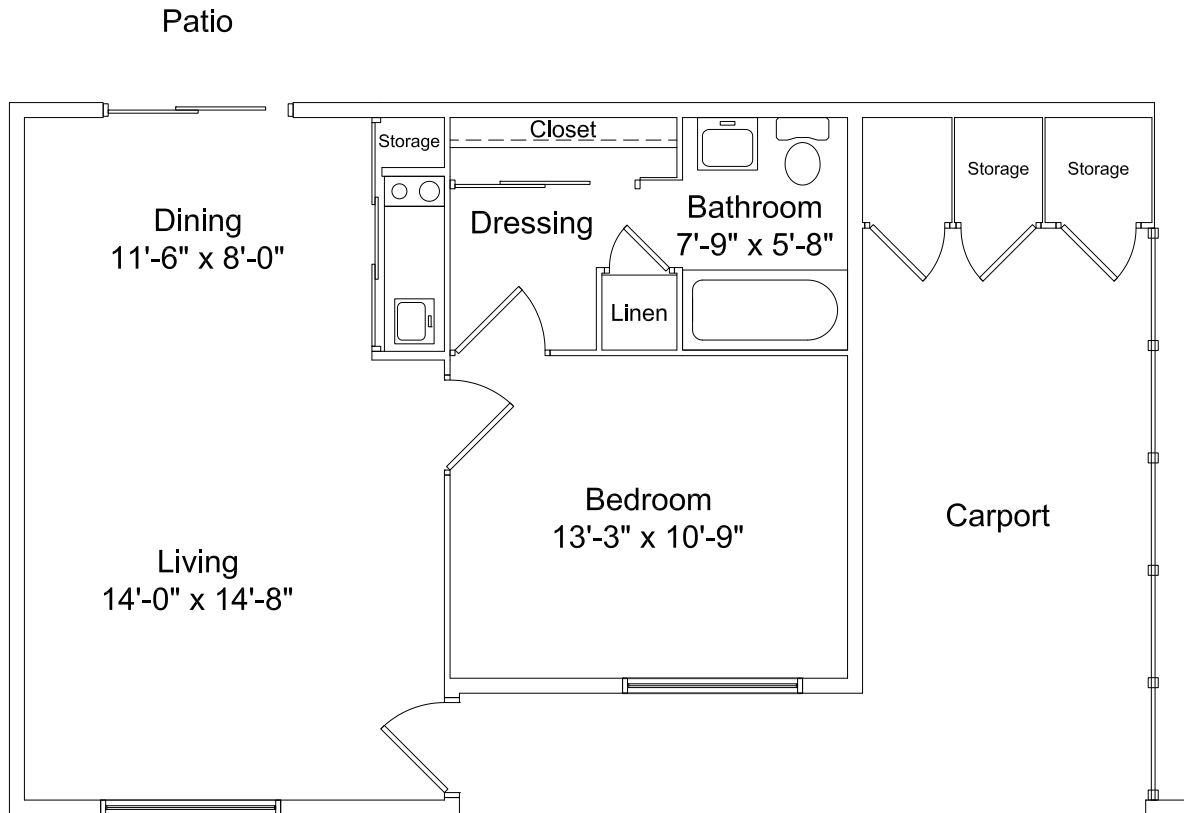

Anthurium

One bedroom, one bathroom

512 square feet

45-090 Namoku Street • Kaneohe, Hawaii 96744-5305 • (808) 247-6211 • www.good-sam.com

The Evangelical Lutheran Good Samaritan Society provides services to qualified individuals without regard to race, color, religion, sex, disability, familial status, national origin or other protected statuses according to applicable federal or state law. Copyright © 2011 The Evangelical Lutheran Good Samaritan Society. All rights reserved. All faiths or beliefs are welcome. 11-G1801