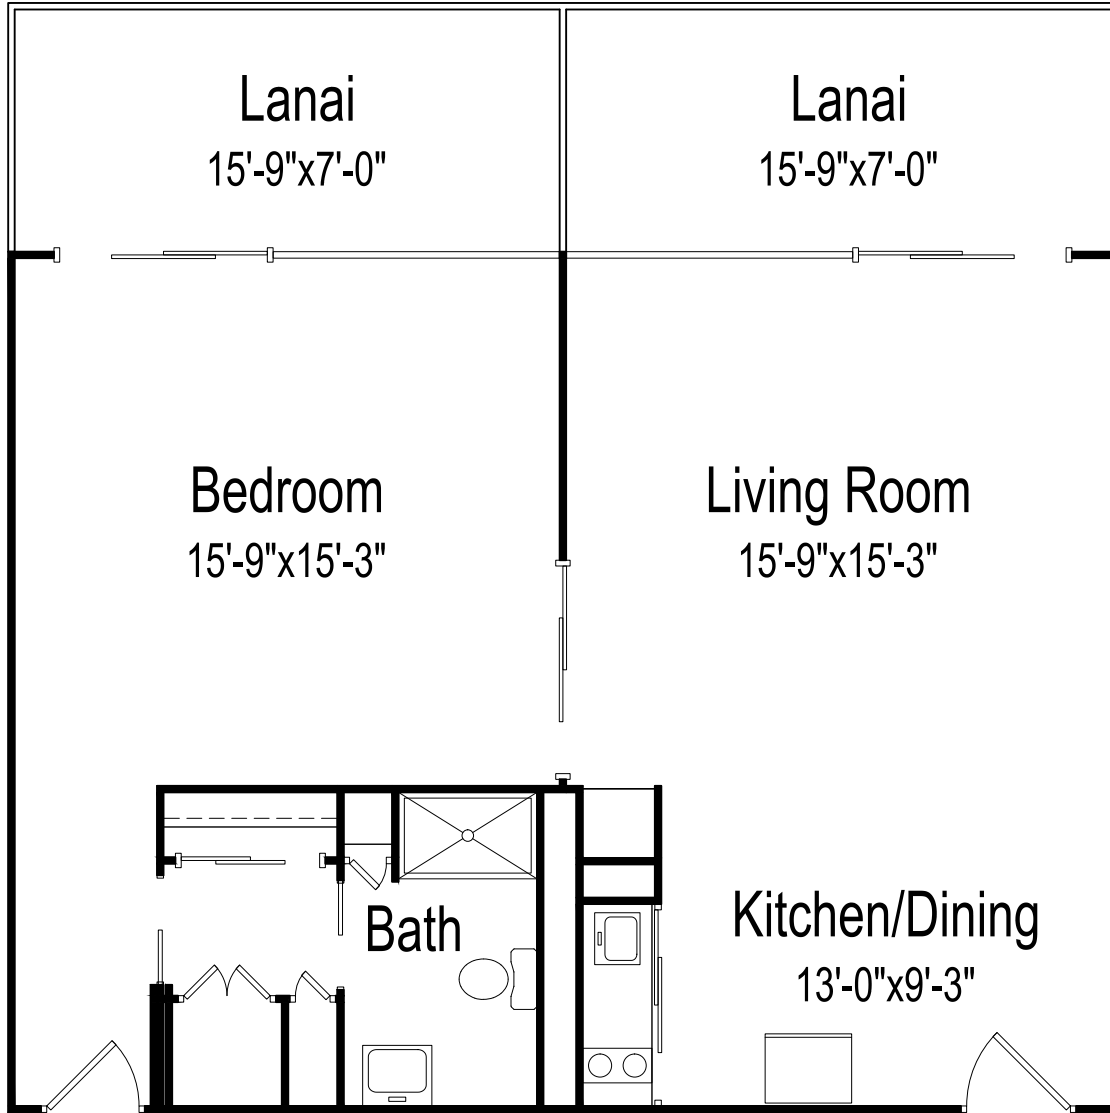

## Ginger | Floor plan

One bedroom, one bathroom | 490 square feet

*(Dimensions and square footage may vary)*

**Good Samaritan Society - Pohai Nani**  
45-090 Namoku St. | Kaneohe, HI 96744  
(808) 236-7835 | [good-sam.com](http://good-sam.com)

# Apartment

## Pikake | Floor plan

One bedroom, one bathroom | 676 square feet

*(Dimensions and square footage may vary)*

**Good Samaritan Society - Pohai Nani**  
45-090 Namoku St. | Kaneohe, HI 96744  
(808) 236-7835 | [good-sam.com](http://good-sam.com)