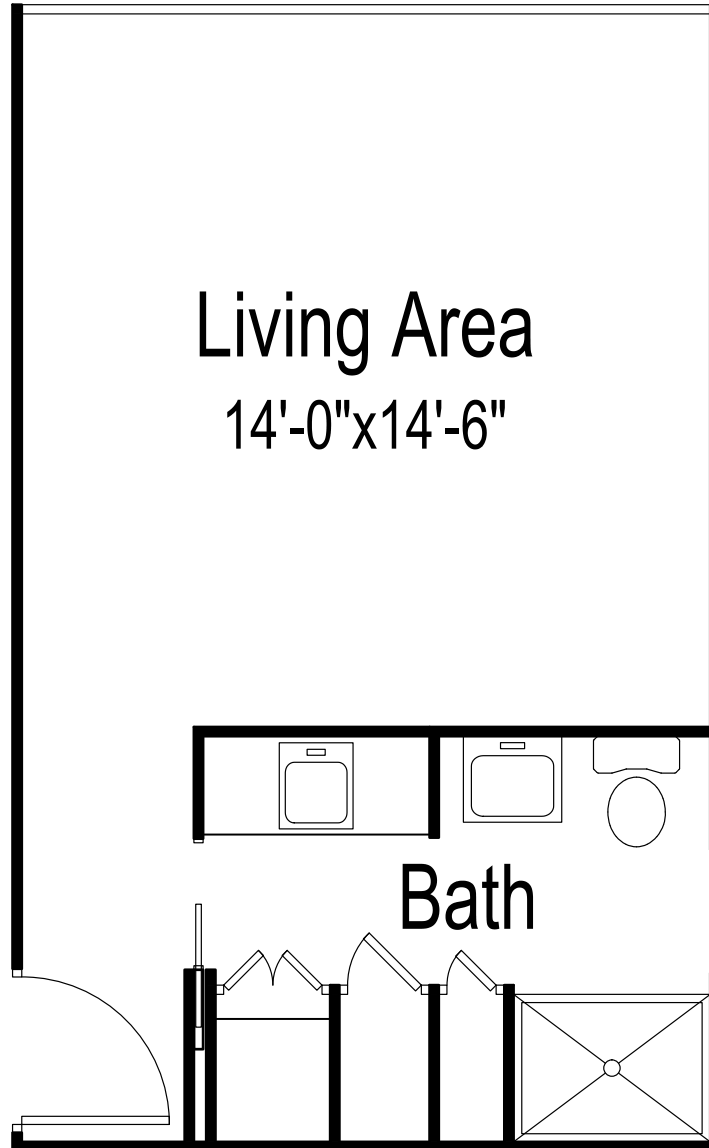

Apartment

Hibiscus | Floor plan

Studio | 338 square feet

(Dimensions and square footage may vary)

Good Samaritan Society - Pohai Nani
45-090 Namoku St. | Kaneohe, HI 96744
(808) 236-7835 | good-sam.com

Apartment

Plumeria | Floor plan

Studio | 305 square feet

(Dimensions and square footage may vary)

Good Samaritan Society - Pohai Nani
45-090 Namoku St. | Kaneohe, HI 96744
(808) 236-7835 | good-sam.com

Apartment

Ilima | Floor plan

Studio | 426 square feet

(Dimensions and square footage may vary)

Good Samaritan Society - Pohai Nani
45-090 Namoku St. | Kaneohe, HI 96744
(808) 236-7835 | good-sam.com