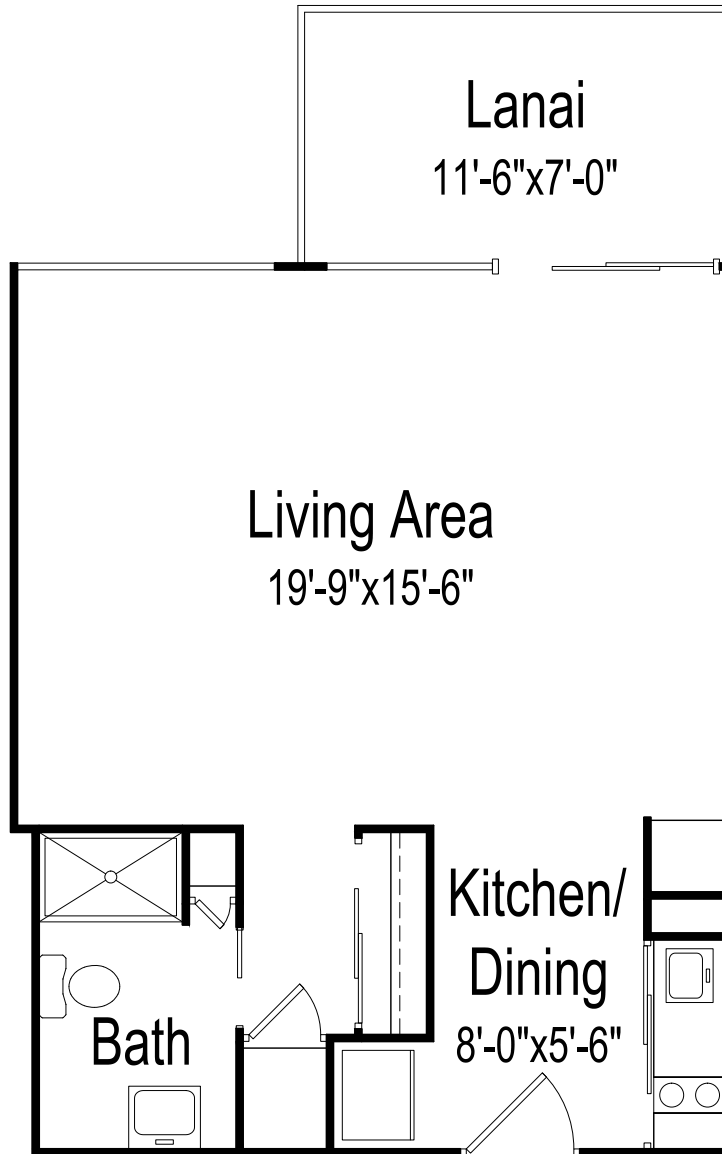

Apartment

Hibiscus | Floor plan

Studio | 338 square feet

(Dimensions and square footage may vary)

Good Samaritan Society - Pohai Nani
45-090 Namoku St. | Kaneohe, HI 96744
(808) 236-7835 | good-sam.com

Apartment

Plumeria | Floor plan

Studio | 305 square feet

(Dimensions and square footage may vary)

Good Samaritan Society - Pohai Nani
45-090 Namoku St. | Kaneohe, HI 96744
(808) 236-7835 | good-sam.com

Apartment

Ilima | Floor plan