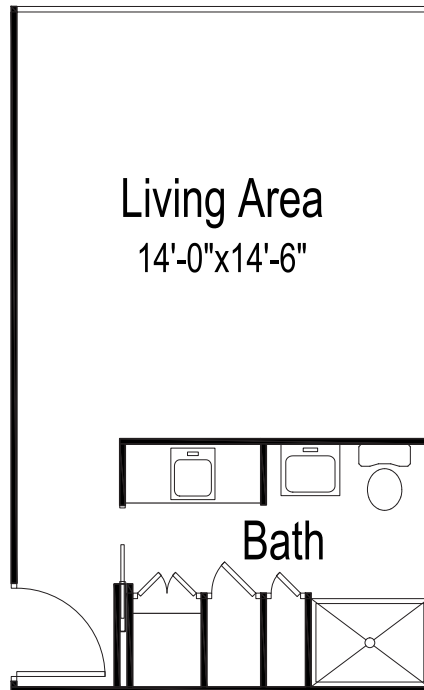

Plumeria

APARTMENT FLOOR PLAN

Studio

305 square feet

(Dimensions and square footage may vary)

Good Samaritan Society - Pohai Nani

☎ (866) 860-6419

📍 45-090 Namoku St • Kaneohe, HI 96744