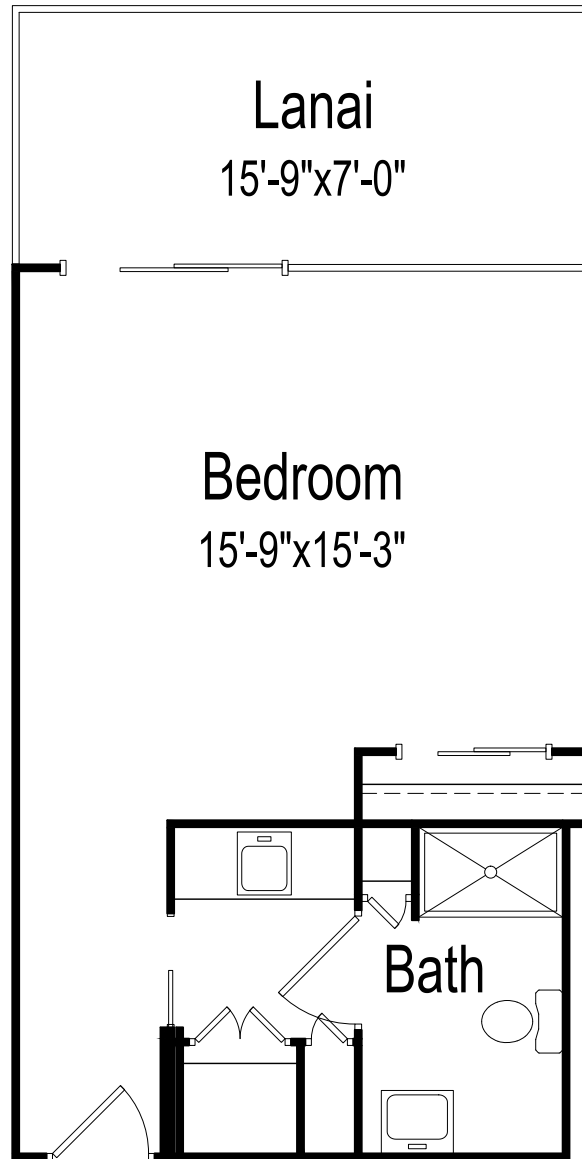

Apartment

Hibiscus | Floor plan

Studio | 338 square feet

(Dimensions and square footage may vary)

Good Samaritan Society - Pohai Nani
45-090 Namoku St. | Kaneohe, HI 96744
(808) 236-7835 | good-sam.com

Apartment

Plumeria | Floor plan

Studio | 305 square feet

(Dimensions and square footage may vary)

Good Samaritan Society - Pohai Nani
45-090 Namoku St. | Kaneohe, HI 96744
(808) 236-7835 | good-sam.com

Apartment

Ilima | Floor plan