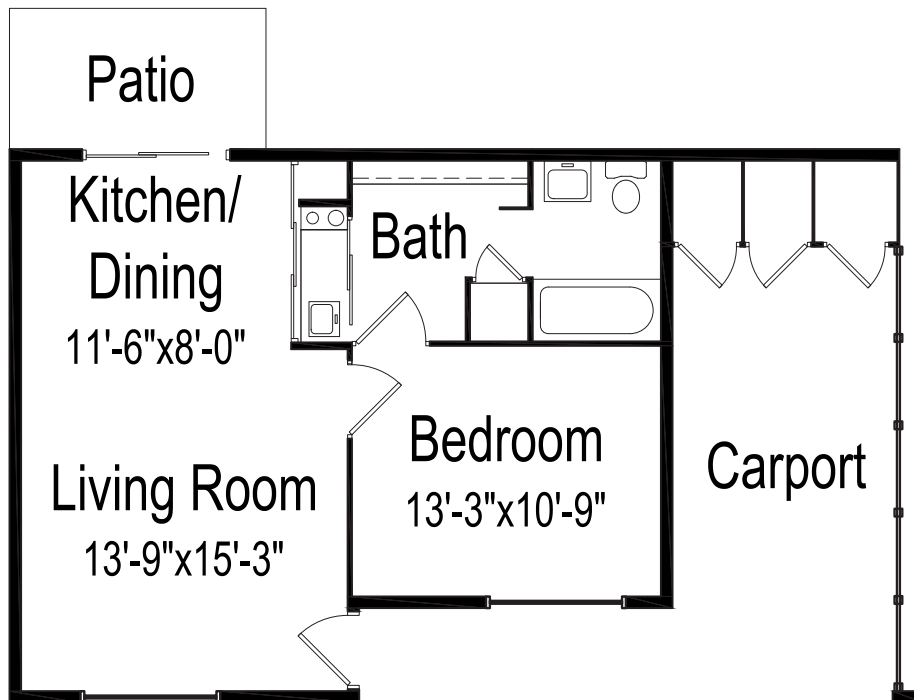

# Anthurium

COTTAGE FLOOR PLAN

**One bedroom, one bathroom**

512 square feet

(Dimensions and square footage may vary)

**Good Samaritan Society - Pohai Nani**

☎ (866) 860-6419

📍 45-090 Namoku St • Kaneohe, HI 96744