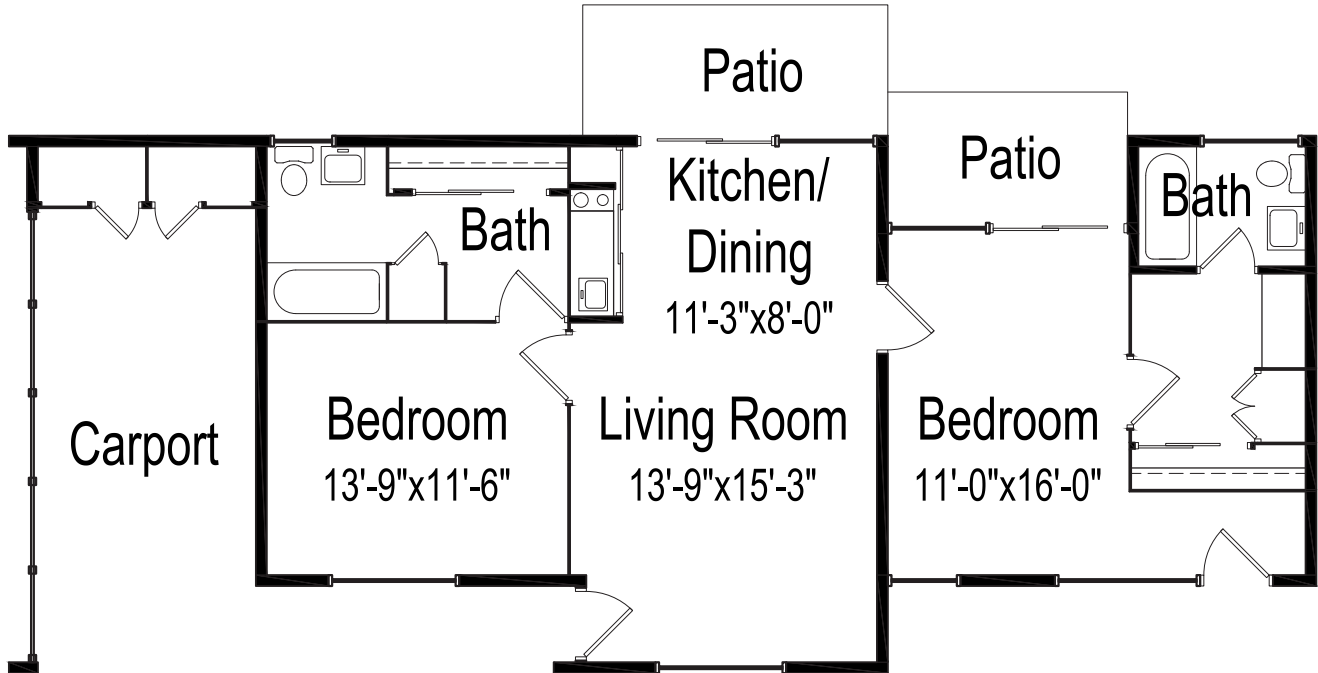

Gardenia

COTTAGE FLOOR PLAN

Two bedrooms, two bathrooms

740 square feet

(Dimensions and square footage may vary)

Good Samaritan Society - Pohai Nani

(866) 860-6419

45-090 Namoku St • Kaneohe, HI 96744