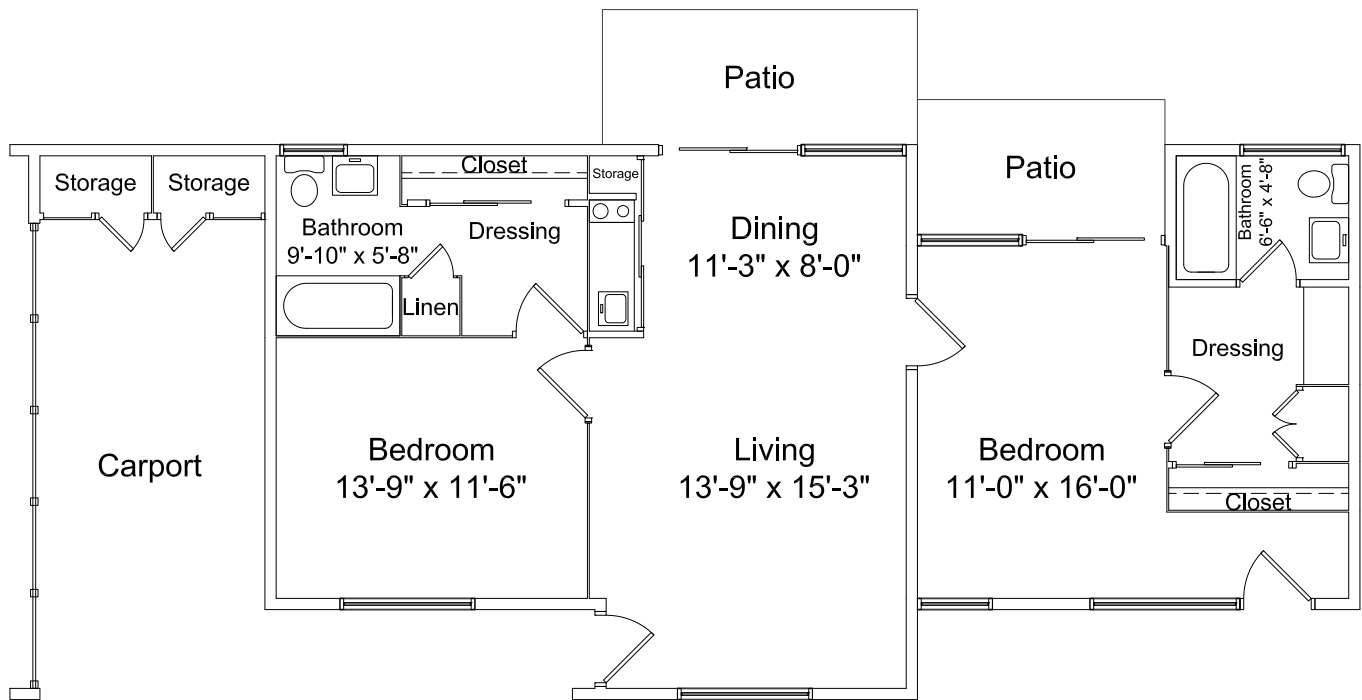

Gardenia
Two bedrooms, two bathrooms
740 square feet

45-090 Namoku Street • Kaneohe, Hawaii 96744-5305 • (808) 247-6211 • www.good-sam.com