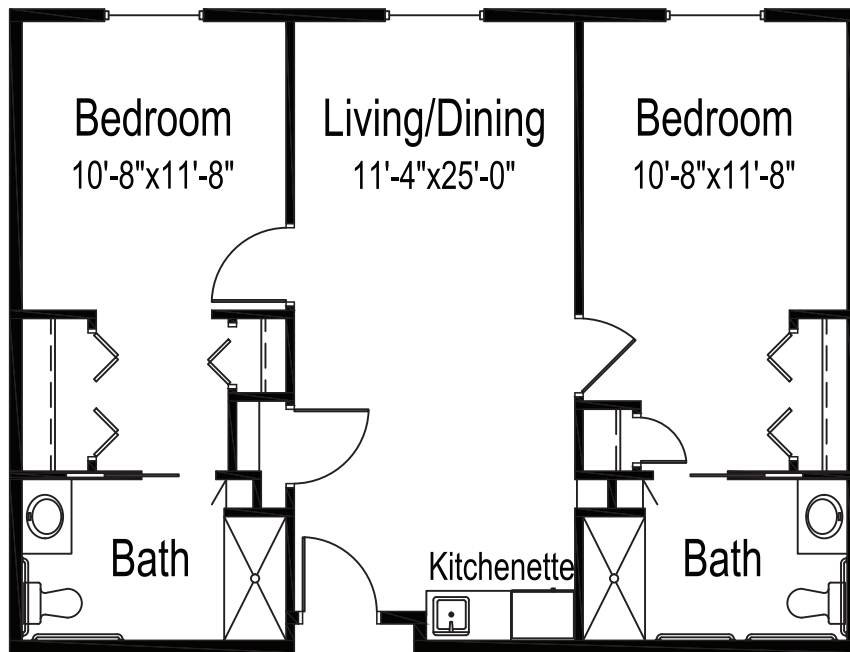

Heritage Creekside assisted living suites

FLOOR PLAN

Companion suite or deluxe two bedrooms, two bathrooms

826 square feet

(Dimensions and square footage may vary)

Good Samaritan Society – Heritage Creekside