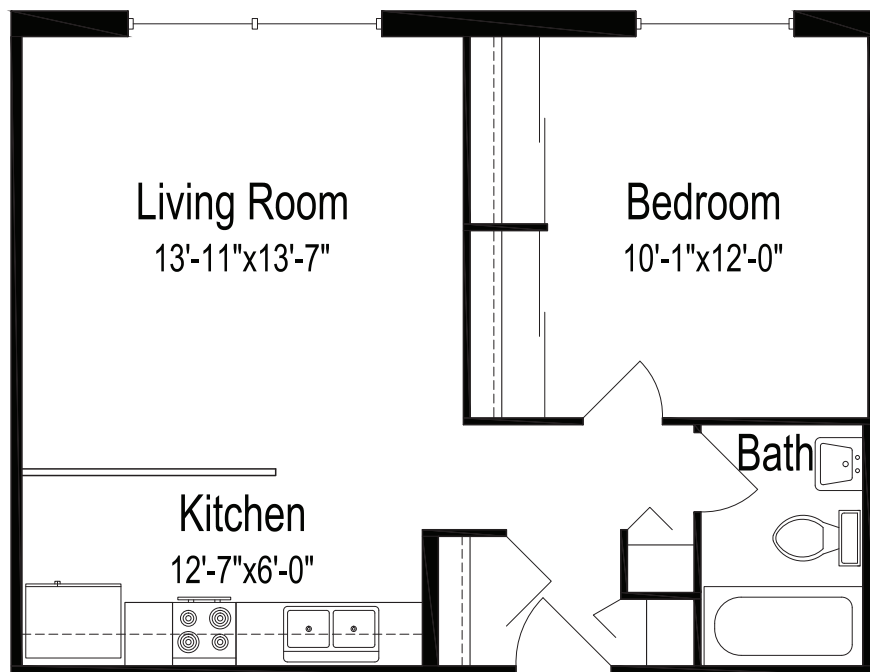

## Floor plan

### Oak View Apartments One bedroom, one bath

529 square feet

*(Dimensions and square footage may vary)*

300 Good Samaritan Drive • Mountain Home, AR 72653 • (870) 425-2494 • [good-sam.com](http://good-sam.com)