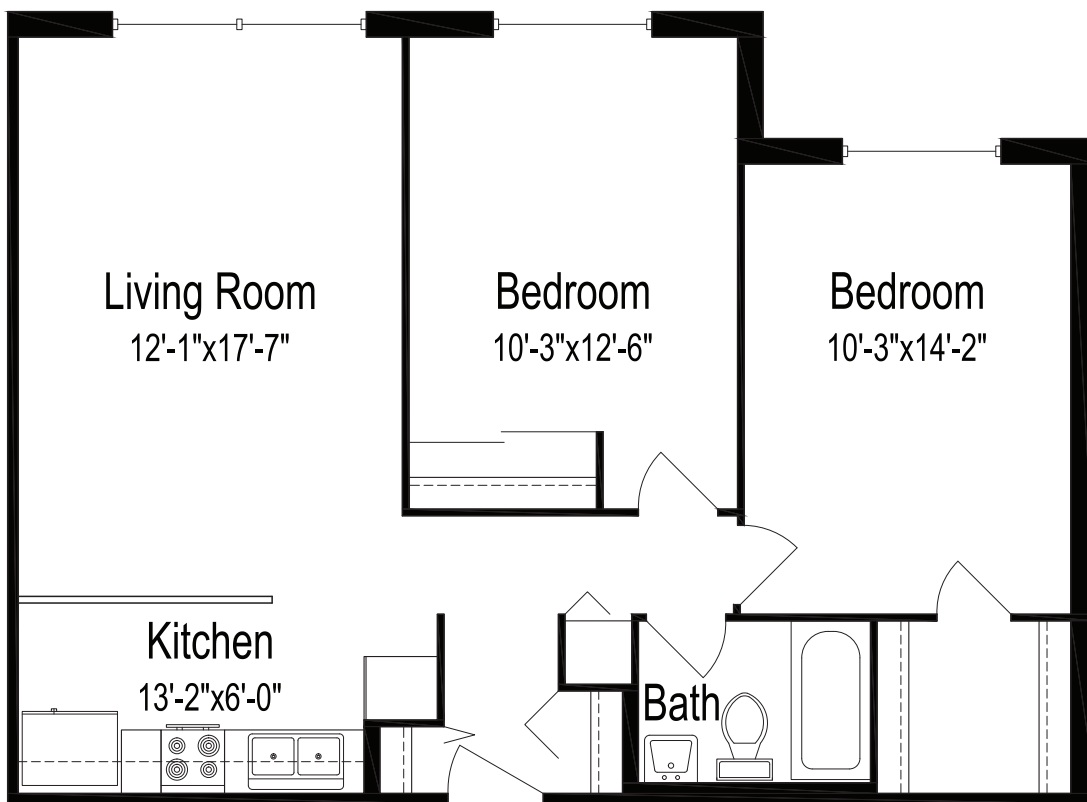

INDEPENDENT LIVING

Floor plan

Oak View Apartments
Two bedrooms, one bath
748 square feet
(Dimensions and square footage may vary)

300 Good Samaritan Drive • Mountain Home, AR 72653 • (870) 425-2494 • good-sam.com