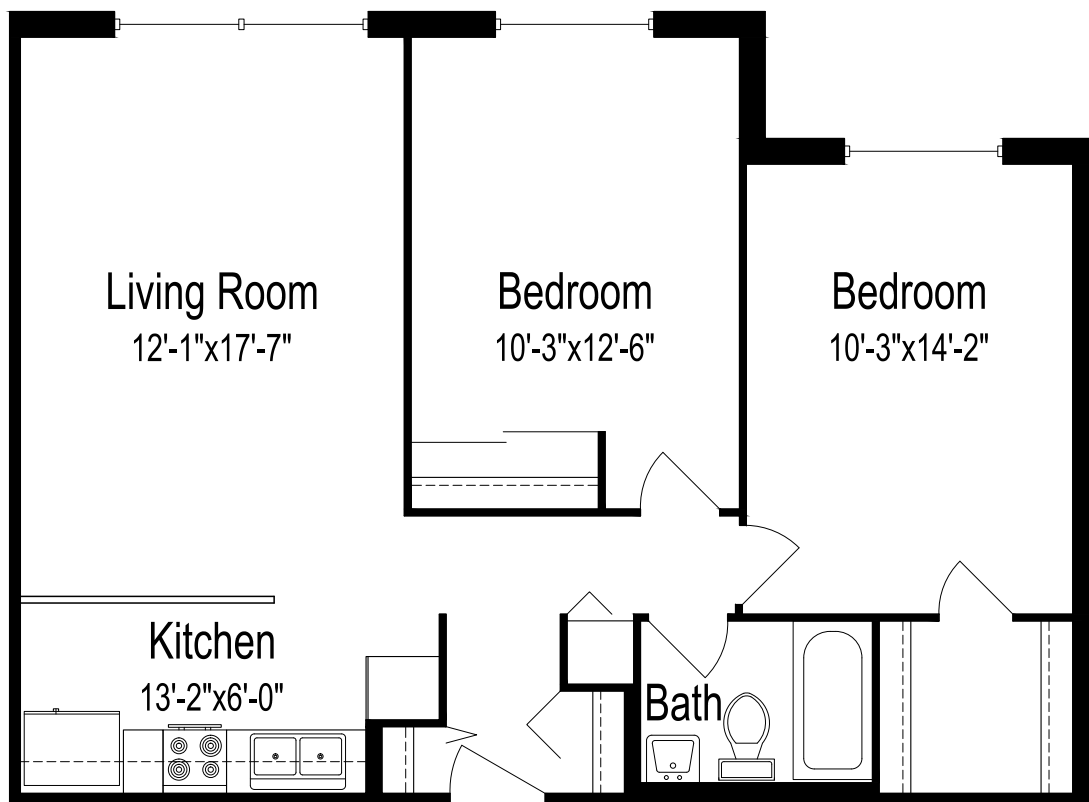

## Floor plan

### Oak View Apartments Two bedrooms, one bath

748 square feet

*(Dimensions and square footage may vary)*

300 Good Samaritan Drive • Mountain Home, AR 72653 • (870) 425-2494 • [good-sam.com](http://good-sam.com)