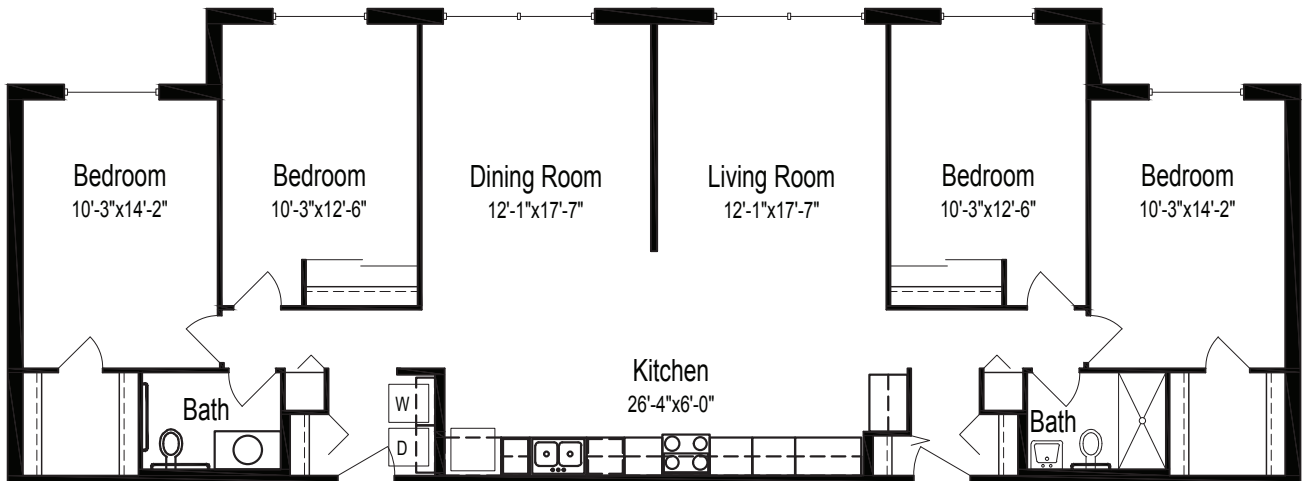

INDEPENDENT LIVING

Floor plan

Oak View Apartments
Two bedrooms, one bath
748 square feet
(Dimensions and square footage may vary)

300 Good Samaritan Drive • Mountain Home, AR 72653 • (870) 425-2494 • good-sam.com

INDEPENDENT LIVING

Floor plan

Deluxe
Four bedrooms, one and one-half baths
1,496 square feet
(Dimensions and square footage may vary)

300 Good Samaritan Drive • Mountain Home, AR 72653 • (870) 425-2494 • good-sam.com