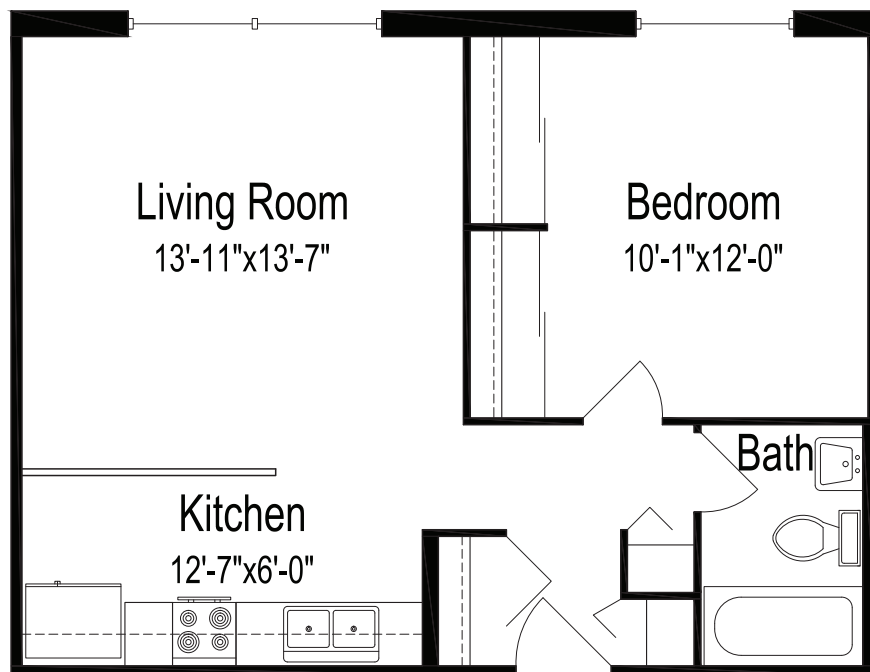

INDEPENDENT LIVING

Floor plan

Oak View Apartments One bedroom, one bath

529 square feet

(Dimensions and square footage may vary)

300 Good Samaritan Drive • Mountain Home, AR 72653 • (870) 425-2494 • good-sam.com

INDEPENDENT LIVING

Floor plan

Oak View Apartments
Two bedrooms, one bath
748 square feet
(Dimensions and square footage may vary)

300 Good Samaritan Drive • Mountain Home, AR 72653 • (870) 425-2494 • good-sam.com

INDEPENDENT LIVING

Floor plan

Deluxe
Four bedrooms, one and one-half baths
1,496 square feet
(Dimensions and square footage may vary)

300 Good Samaritan Drive • Mountain Home, AR 72653 • (870) 425-2494 • good-sam.com