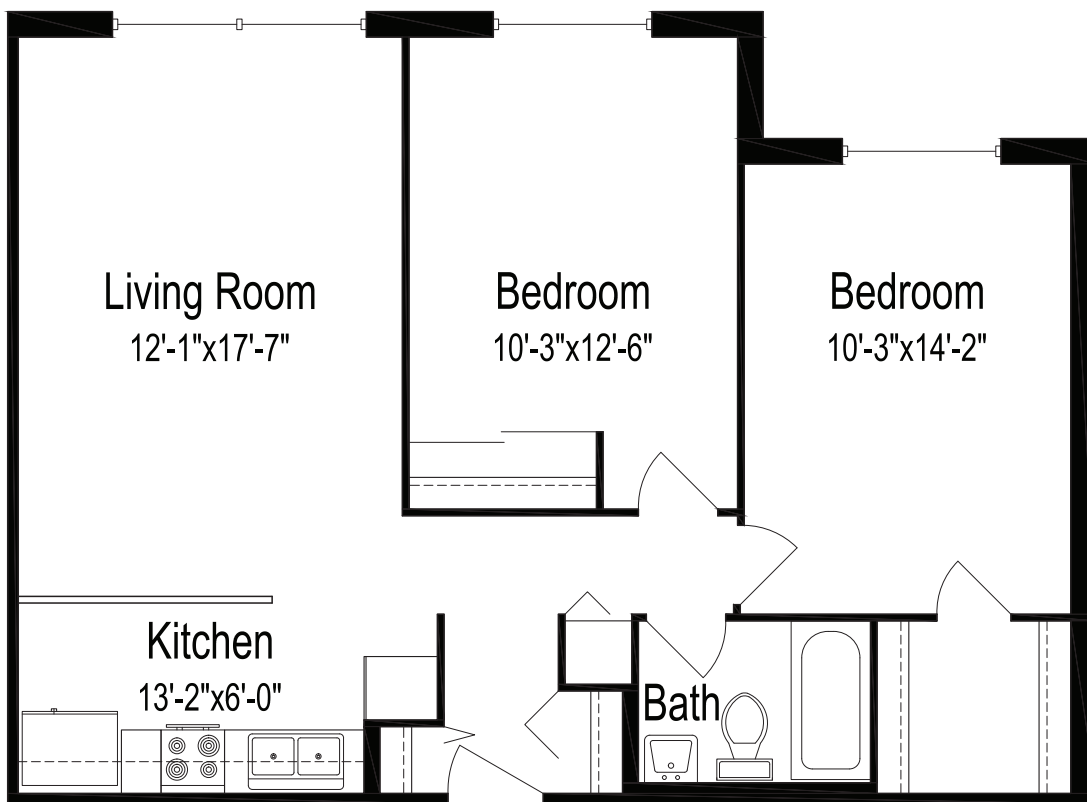

INDEPENDENT LIVING

Floor plan

Oak View Apartments One bedroom, one bath

529 square feet

(Dimensions and square footage may vary)

300 Good Samaritan Drive • Mountain Home, AR 72653 • (870) 425-2494 • good-sam.com

INDEPENDENT LIVING

Floor plan

Oak View Apartments
Two bedrooms, one bath
748 square feet
(Dimensions and square footage may vary)

300 Good Samaritan Drive • Mountain Home, AR 72653 • (870) 425-2494 • good-sam.com

INDEPENDENT LIVING

Floor plan

Deluxe
Four bedrooms, one and one-half baths
1,496 square feet
(Dimensions and square footage may vary)

300 Good Samaritan Drive • Mountain Home, AR 72653 • (870) 425-2494 • good-sam.com