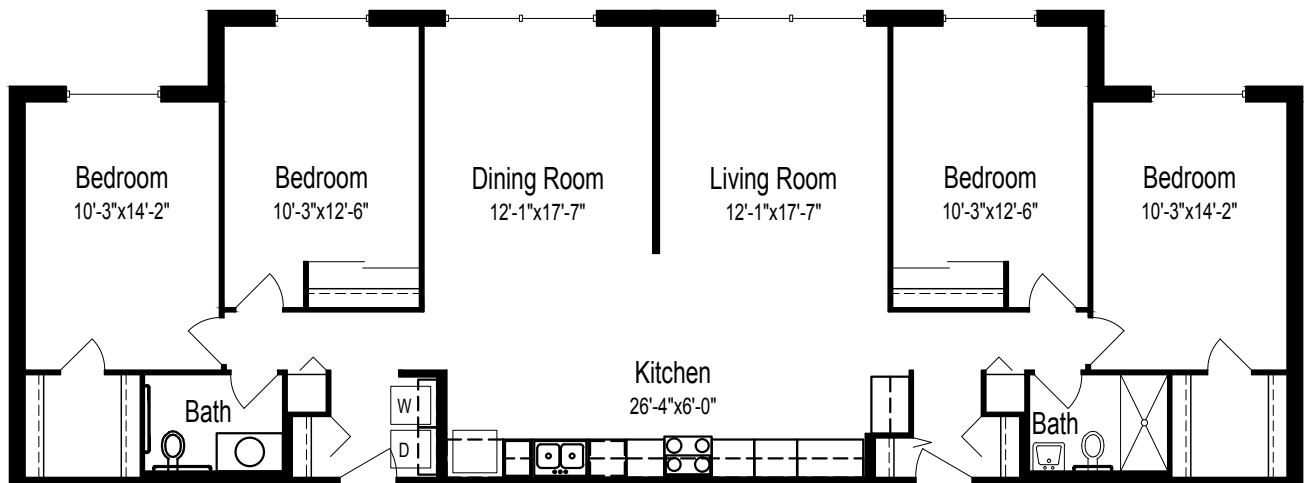

Floor plan

Deluxe Four bedrooms, one and one-half baths

1,496 square feet

(Dimensions and square footage may vary)

300 Good Samaritan Drive • Mountain Home, AR 72653 • (870) 425-2494 • good-sam.com

The Evangelical Lutheran Good Samaritan Society (the Society) and Owner comply with applicable Federal civil rights laws and does not discriminate against any person on the grounds of race, color, national origin, disability, familial status, religion, sex, age, sexual orientation, gender identity, gender expression, veteran status or other protected statuses except as permitted by applicable law, in admission to, participation in, or receipt of the services and benefits under any of its programs and activities, and in staff and employee assignments to individuals, whether carried out by the Society directly or through a contractor or any other entity with which the Society arranges to carry out its programs and activities. All faiths or beliefs are welcome. © 2017 The Evangelical Lutheran Good Samaritan Society. All rights reserved. ATENCION: si habla español, tiene a su disposición servicios gratuitos de asistencia lingüística. Llame al 1-866-477-5343. CHÚ Ý: Nếu bạn nói Tiếng Việt, có các dịch vụ hỗ trợ ngôn ngữ miễn phí dành cho bạn. Gọi số 1-866-477-5343. 17-G1019