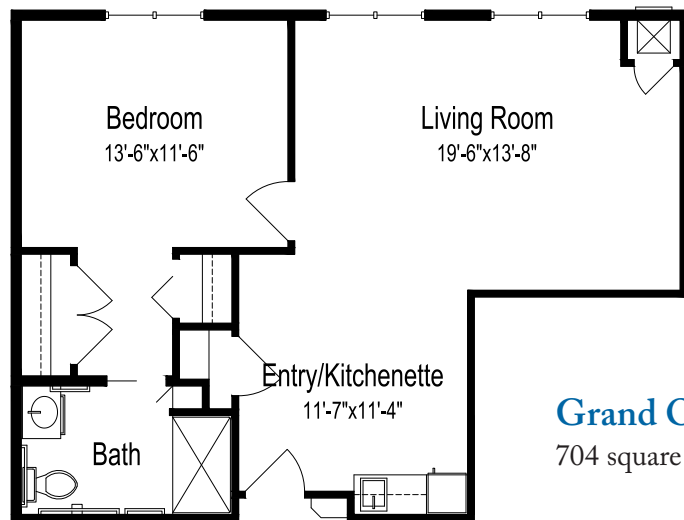

## Floor plans

**Black Walnut**  
399 square feet

**Magnolia**  
525 square feet

**Grand Oak**  
704 square feet

*(Dimensions and square footage may vary)*

300 Good Samaritan Drive • Mountain Home, AR 72653 • (870) 425-2494 • [good-sam.com](http://good-sam.com)