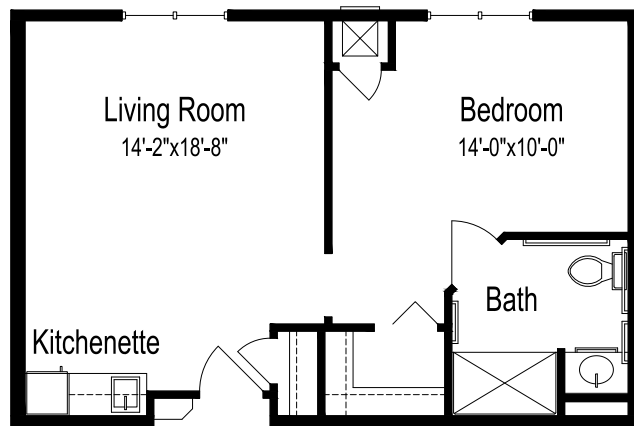

## Floor plans

**Black Walnut**  
399 square feet

**Magnolia**  
525 square feet

**Grand Oak**  
704 square feet

*(Dimensions and square footage may vary)*

300 Good Samaritan Drive • Mountain Home, AR 72653 • (870) 425-2494 • [good-sam.com](http://good-sam.com)