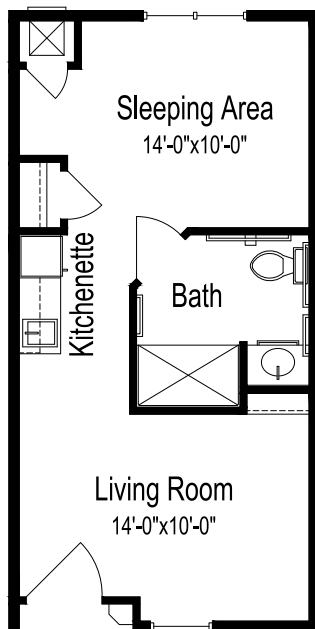

## Floor plans

**Black Walnut**  
399 square feet

**Magnolia**  
525 square feet

**Grand Oak**  
704 square feet

*(Dimensions and square footage may vary)*

300 Good Samaritan Drive • Mountain Home, AR 72653 • (870) 425-2494 • [good-sam.com](http://good-sam.com)