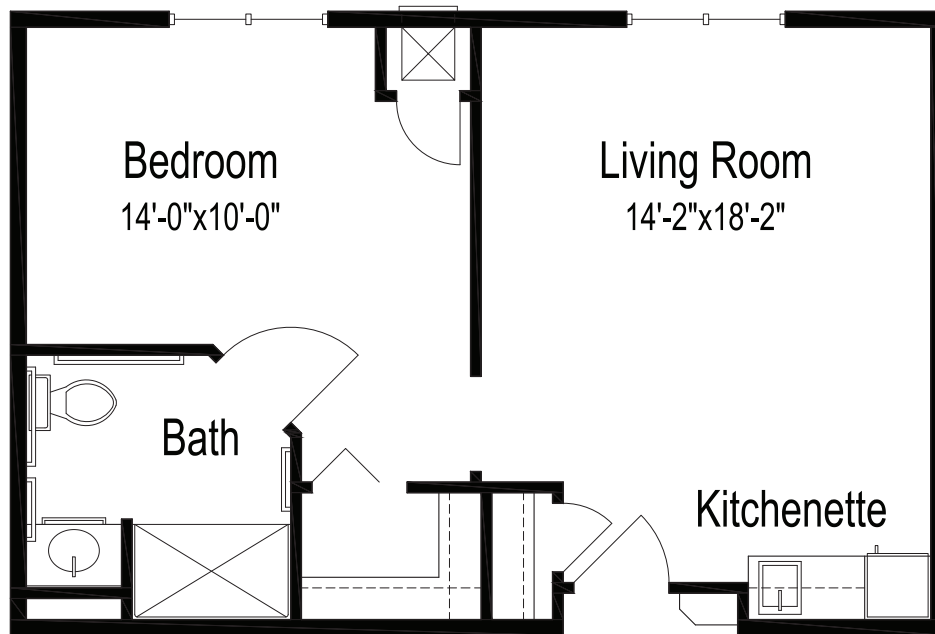

Studio

399 square feet

(Dimensions and square footage may vary)

300 Good Samaritan Drive • Mountain Home, AR 72653 • (870) 425-2494 • good-sam.com

The Evangelical Lutheran Good Samaritan Society (the Society) and Owner comply with applicable Federal civil rights laws and does not discriminate against any person on the grounds of race, color, national origin, disability, familial status, religion, sex, age, sexual orientation, gender identity, gender expression, veteran status or other protected statuses except as permitted by applicable law, in admission to, participation in, or receipt of the services and benefits under any of its programs and activities, and in staff and employee assignments to individuals, whether carried out by the Society directly or through a contractor or any other entity with which the Society arranges to carry out its programs and activities. All faiths or beliefs are welcome. © 2022 The Evangelical Lutheran Good Samaritan Society. All rights reserved. ATENCION: si habla español, tiene a su disposición servicios gratuitos de asistencia lingüística. Llame al 1-866-477-5343. CHÚ Ý: Nếu bạn nói Tiếng Việt, có các dịch vụ hỗ trợ ngôn ngữ miễn phí dành cho bạn. Gọi số 1-866-477-5343. 17-G1019