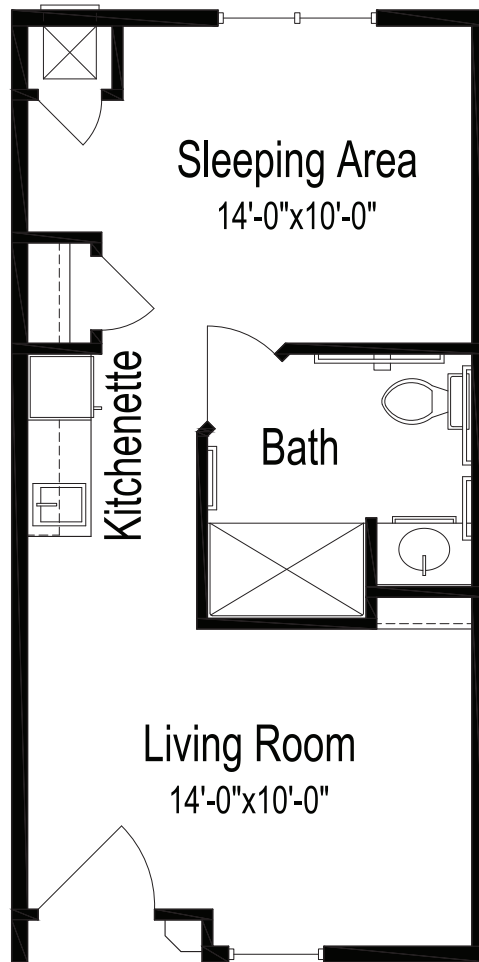

ASSISTED LIVING

Floor plan

Studio

399 square feet

(Dimensions and square footage may vary)

300 Good Samaritan Drive • Mountain Home, AR 72653 • (870) 425-2494 • good-sam.com

The Evangelical Lutheran Good Samaritan Society (the Society) and Owner comply with applicable Federal civil rights laws and does not discriminate against any person on the grounds of race, color, national origin, disability, familial status, religion, sex, age, sexual orientation, gender identity, gender expression, veteran status or other protected statuses except as permitted by applicable law, in admission to, participation in, or receipt of the services and benefits under any of its programs and activities, and in staff and employee assignments to individuals, whether carried out by the Society directly or through a contractor or any other entity with which the Society arranges to carry out its programs and activities. All faiths or beliefs are welcome. © 2022 The Evangelical Lutheran Good Samaritan Society. All rights reserved. ATENCION: si habla español, tiene a su disposición servicios gratuitos de asistencia lingüística. Llame al 1-866-477-5343. CHÚ Ý: Nếu bạn nói Tiếng Việt, có các dịch vụ hỗ trợ ngôn ngữ miễn phí dành cho bạn. Gọi số 1-866-477-5343. 17-G1019