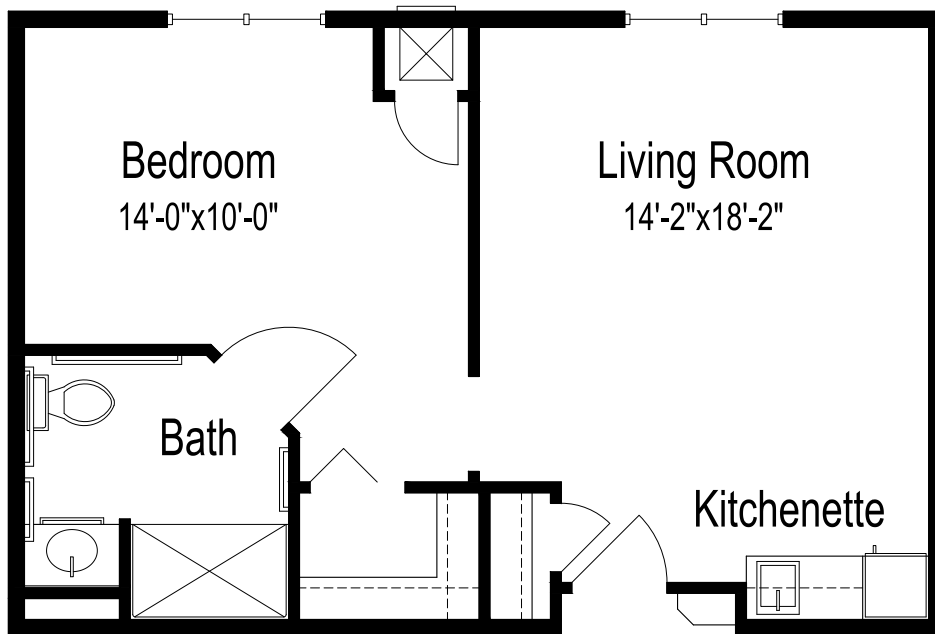

Studio

399 square feet

(Dimensions and square footage may vary)

300 Good Samaritan Drive • Mountain Home, AR 72653 • (870) 425-2494 • good-sam.com

The Evangelical Lutheran Good Samaritan Society (the Society) and Owner comply with applicable Federal civil rights laws and does not discriminate against any person on the grounds of race, color, national origin, disability, familial status, religion, sex, age, sexual orientation, gender identity, gender expression, veteran status or other protected statuses except as permitted by applicable law, in admission to, participation in, or receipt of the services and benefits under any of its programs and activities, and in staff and employee assignments to individuals, whether carried out by the Society directly or through a contractor or any other entity with which the Society arranges to carry out its programs and activities. All faiths or beliefs are welcome. © 2017 The Evangelical Lutheran Good Samaritan Society. All rights reserved. ATENCION: si habla español, tiene a su disposición servicios gratuitos de asistencia lingüística. Llame al 1-866-477-5343. CHÚ Ý: Nếu bạn nói Tiếng Việt, có các dịch vụ hỗ trợ ngôn ngữ miễn phí dành cho bạn. Gọi số 1-866-477-5343. 17-G1019