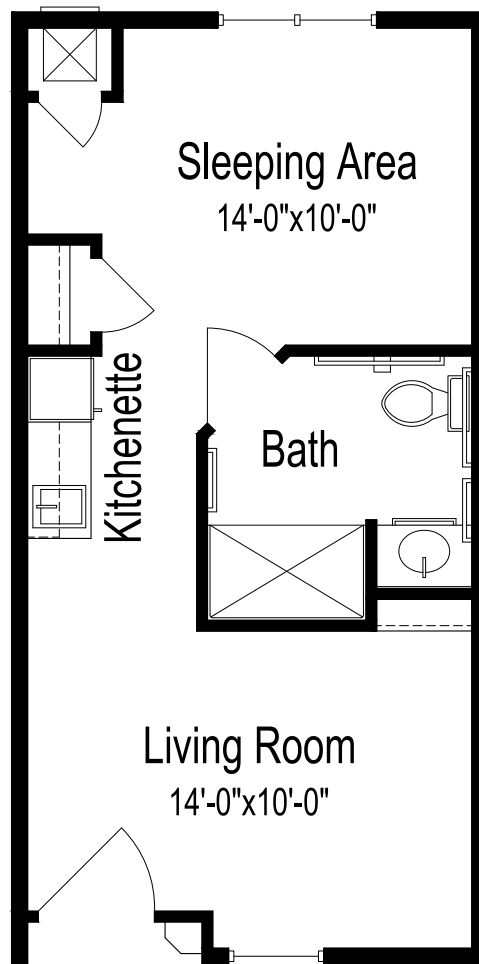

Assisted Living

Floor plan

Studio

399 square feet

(Dimensions and square footage may vary)

300 Good Samaritan Drive • Mountain Home, AR 72653 • (870) 425-2494 • good-sam.com

The Evangelical Lutheran Good Samaritan Society (the Society) and Owner comply with applicable Federal civil rights laws and does not discriminate against any person on the grounds of race, color, national origin, disability, familial status, religion, sex, age, sexual orientation, gender identity, gender expression, veteran status or other protected statuses except as permitted by applicable law, in admission to, participation in, or receipt of the services and benefits under any of its programs and activities, and in staff and employee assignments to individuals, whether carried out by the Society directly or through a contractor or any other entity with which the Society arranges to carry out its programs and activities. All faiths or beliefs are welcome. © 2017 The Evangelical Lutheran Good Samaritan Society. All rights reserved. ATENCION: si habla español, tiene a su disposición servicios gratuitos de asistencia lingüística. Llame al 1-866-477-5343. CHÚ Ý: Nếu bạn nói Tiếng Việt, có các dịch vụ hỗ trợ ngôn ngữ miễn phí dành cho bạn. Gọi số 1-866-477-5343. 17-G1019