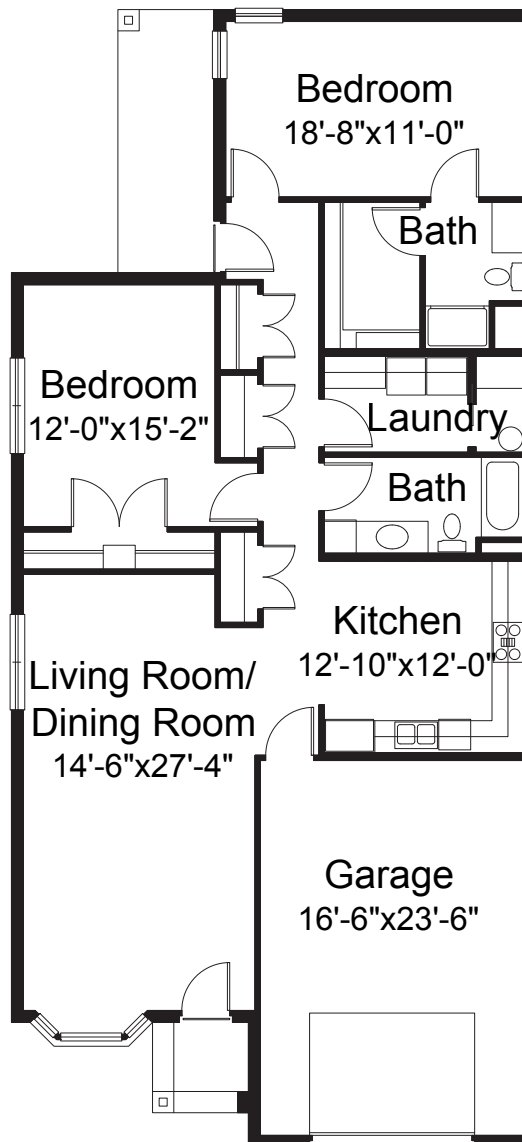

Floor plan

Cedar
Two bedrooms, two baths
1,999 square feet
(Dimensions and square footage may vary)

300 Good Samaritan Drive • Mountain Home, AR 72653 • (870) 425-2494 • good-sam.com

The Evangelical Lutheran Good Samaritan Society (the Society) and Owner comply with applicable Federal civil rights laws and does not discriminate against any person on the grounds of race, color, national origin, disability, familial status, religion, sex, age, sexual orientation, gender identity, gender expression, veteran status or other protected statuses except as permitted by applicable law, in admission to, participation in, or receipt of the services and benefits under any of its programs and activities, and in staff and employee assignments to individuals, whether carried out by the Society directly or through a contractor or any other entity with which the Society arranges to carry out its programs and activities. All faiths or beliefs are welcome. © 2017 The Evangelical Lutheran Good Samaritan Society. All rights reserved. ATENCION: si habla español, tiene a su disposición servicios gratuitos de asistencia lingüística. Llame al 1-866-477-5343. CHÚ Ý: Nếu bạn nói Tiếng Việt, có các dịch vụ hỗ trợ ngôn ngữ miễn phí dành cho bạn. Gọi số 1-866-477-5343. 17-G1019