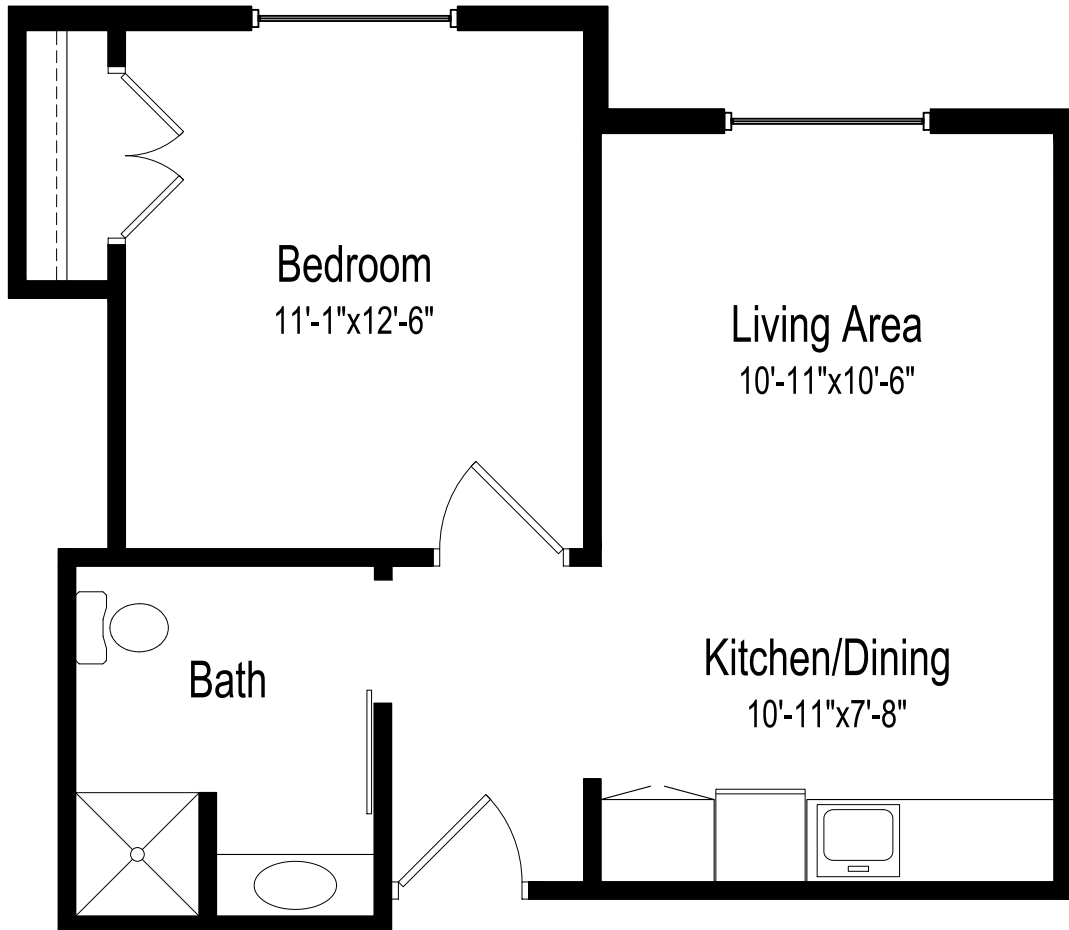

THE LODGE OF MOUNTAIN LAKE

One Bedroom, One Bathroom

467 sf

Dimensions and square footage may vary