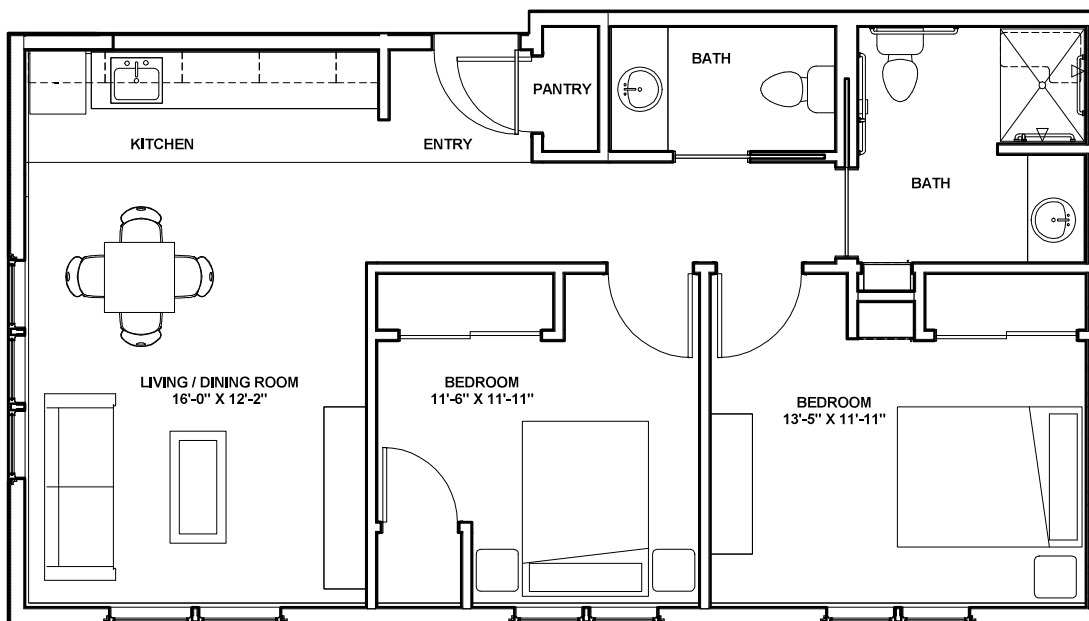

Maple

Two bedroom, one and one-half bathroom

770 square feet

(Dimensions and square footage may vary)

The Lodge of New Hope

(763) 417-4625

2765 Virginia Ave N, New Hope, MN 55427

good-sam.com

**THE LODGE
OF NEW HOPE**

Managed by The Evangelical
Lutheran Good Samaritan Society

362-518-324 4/23