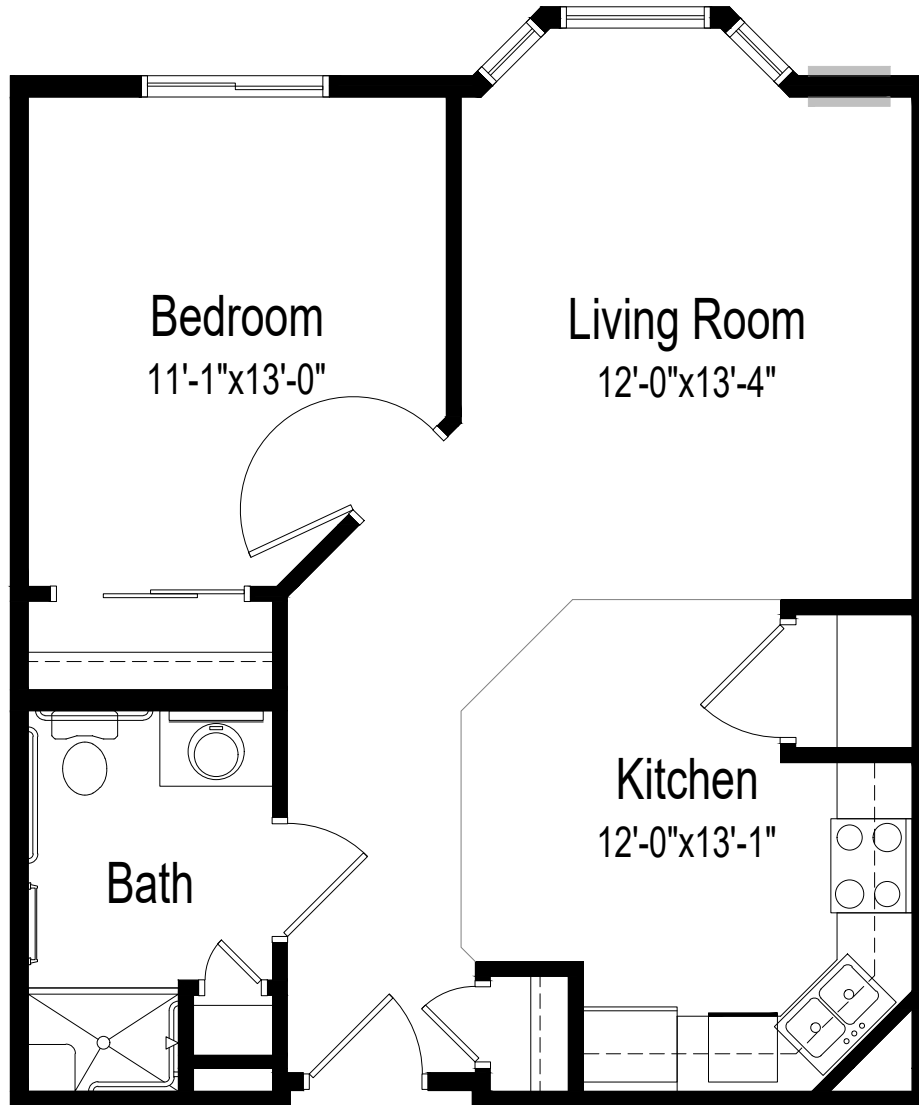

Apartment

Sunrise Estates | Floor Plan

One bedroom, one bathroom | 631 square feet

(Dimensions and square footage may vary)

Sunrise Estates at Good Samaritan Society - Park River

810 Park St. S. | Park River, ND
(701) 248-7115 | good-sam.com